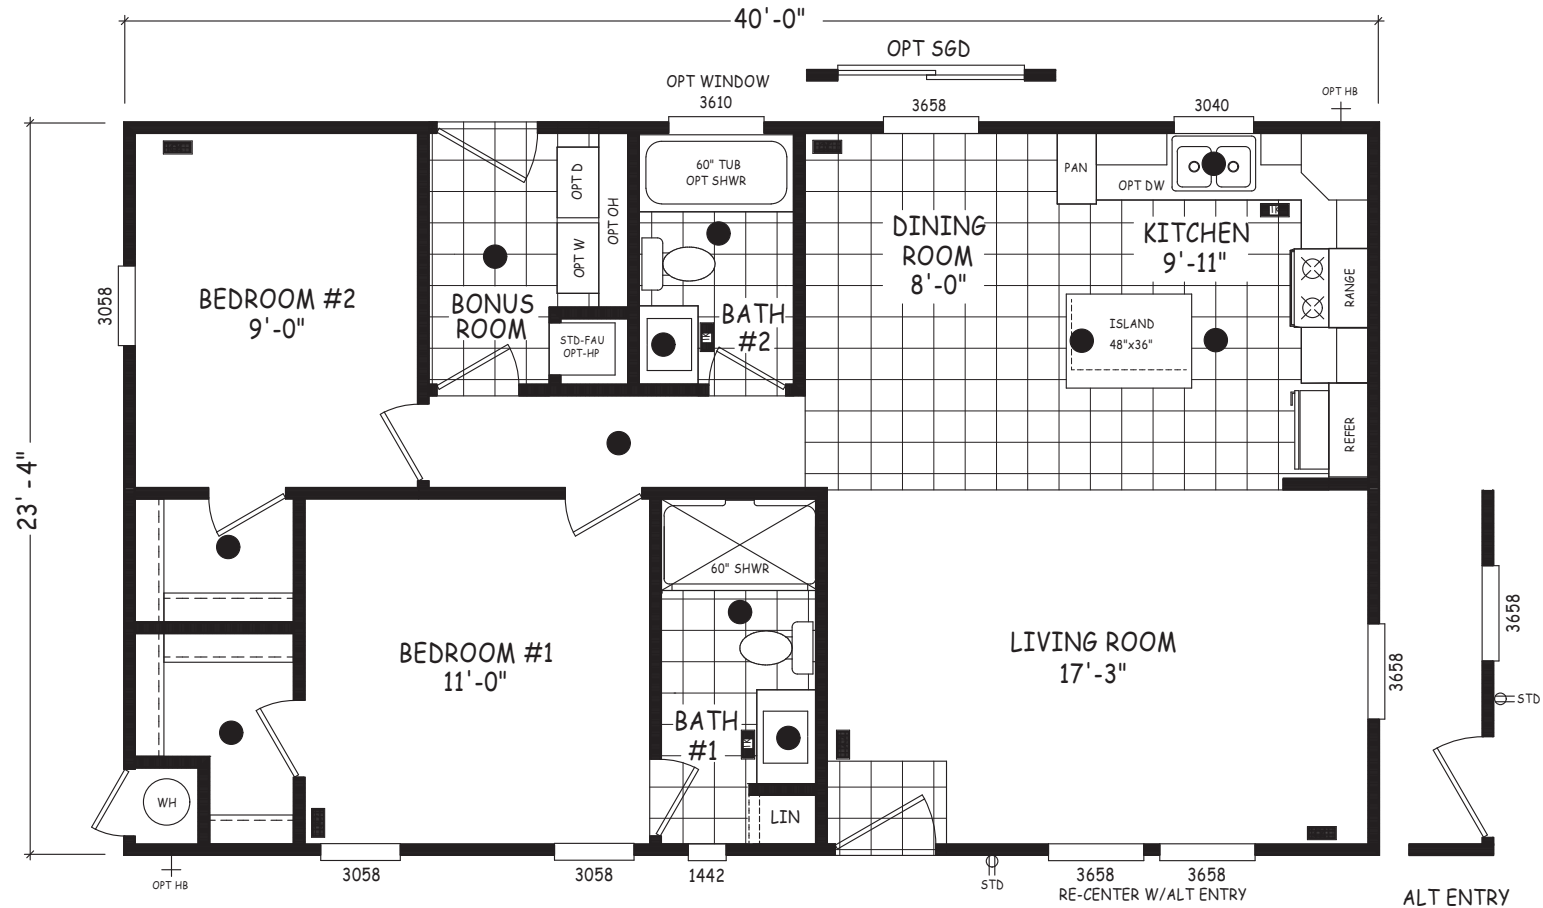

Acker

Edge Series

934 SQ. FT. (Approximate) 2 Bedroom, 2 Bath

Last Updated: 5-8-24

THE HOME OUTLET
890 N. Arizona Ave.
Chandler, AZ 85225

TheHomeOutletAZ.com | 1-800-965-5401

IMPORTANT: Alta Cima Corp reserves the right to modify, cancel or substitute products or features of this event at any time without prior notice or obligation. Pictures and other promotional materials are representative and may depict or contain floor plans, square footages, elevations, options, upgrades, extra design features, decorations, floor coverings, specialty light fixtures, custom paint and wall coverings, window treatments, landscaping, sound and alarm systems, furnishings, appliances, and other designer/decorator features and amenities that are not included as part of the home and/or may not be available at all locations. Home, pricing and community information is subject to change, and homes to prior sale, at any time without notice or obligation. ©2020 Alta Cima Corp. All rights reserved.