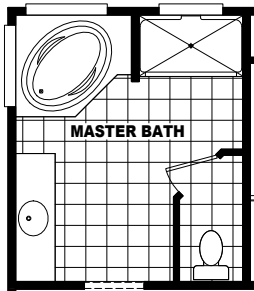

Amado

Mountain Ridge Series

4 Bedrooms, 2 Baths
Approx. 1,653 Sq. Ft.

Last Updated: 1-9-2020

OPTIONAL LUX BATH

OPTIONAL 4'x6' CERAMIC TILE SHOWER WITH SHOWER SPA

The Home Outlet • Tucson
890 North Arizona Avenue
Chandler, Arizona 85225