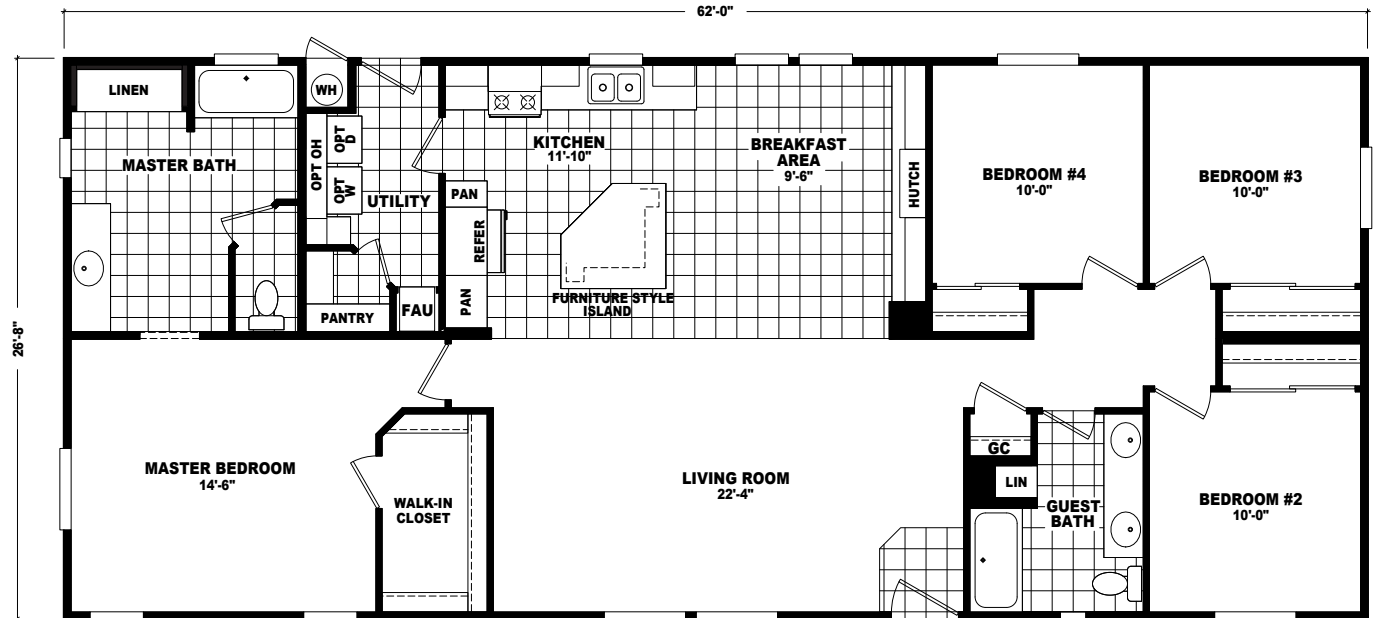

Amado

Mountain Ridge Series

4 Bedrooms, 2 Baths
Approx. 1,653 Sq. Ft.

Last Updated: 1-9-2020

OPTIONAL LUX BATH

OPTIONAL 4'x6' CERAMIC TILE SHOWER WITH SHOWER SPA

The Home Outlet • Tucson
890 North Arizona Avenue
Chandler, Arizona 85225