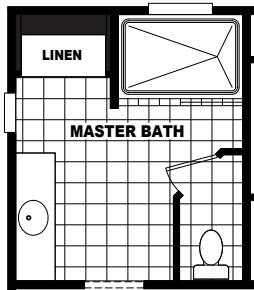

Amado

Mountain Ridge Series

4 Bedrooms, 2 Baths
Approx. 1,653 Sq. Ft.

Last Updated: 1-9-2020

OPTIONAL LUX BATH

OPTIONAL 4'x6' CERAMIC TILE SHOWER WITH SHOWER SPA

The Home Outlet • Tucson
890 North Arizona Avenue
Chandler, Arizona 85225