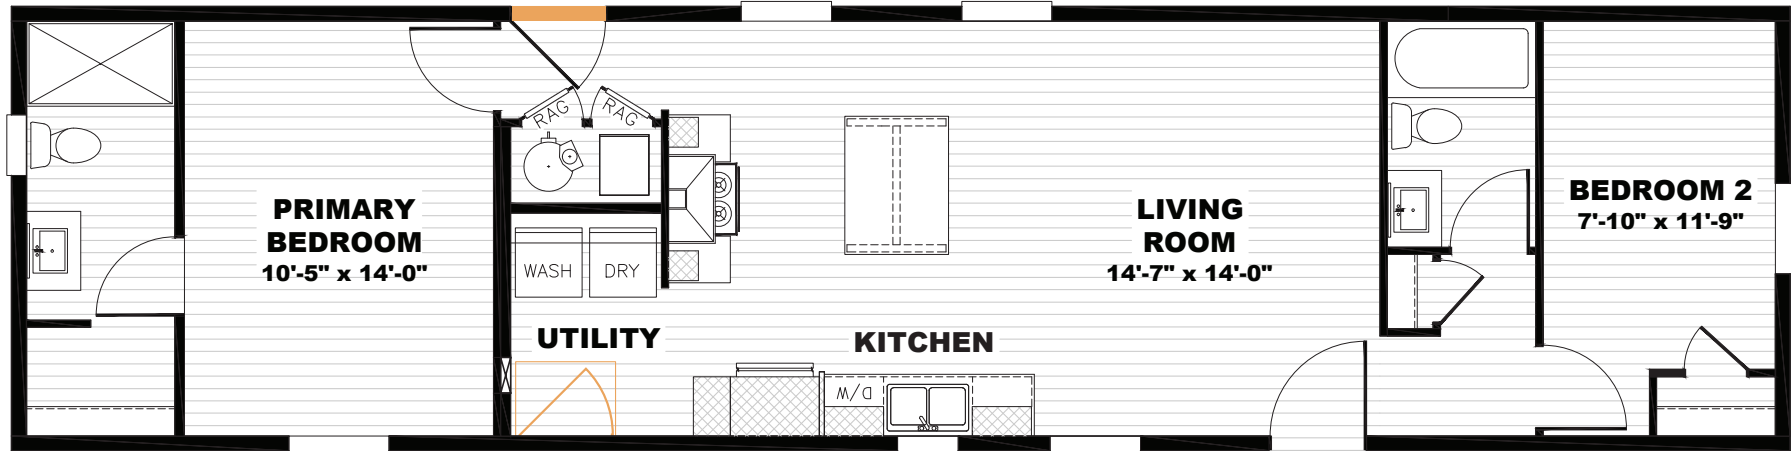

Amble

Tempo Series - Single Section

900 SQ. FT. (Approximate) 2 Bedroom, 2 Bath

Last Updated: 7-10-22

 Alternate Door Location Available

THE HOME OUTLET
890 N. Arizona Ave.
Chandler, AZ 85225

TheHomeOutletAZ.com | 1-800-965-5401