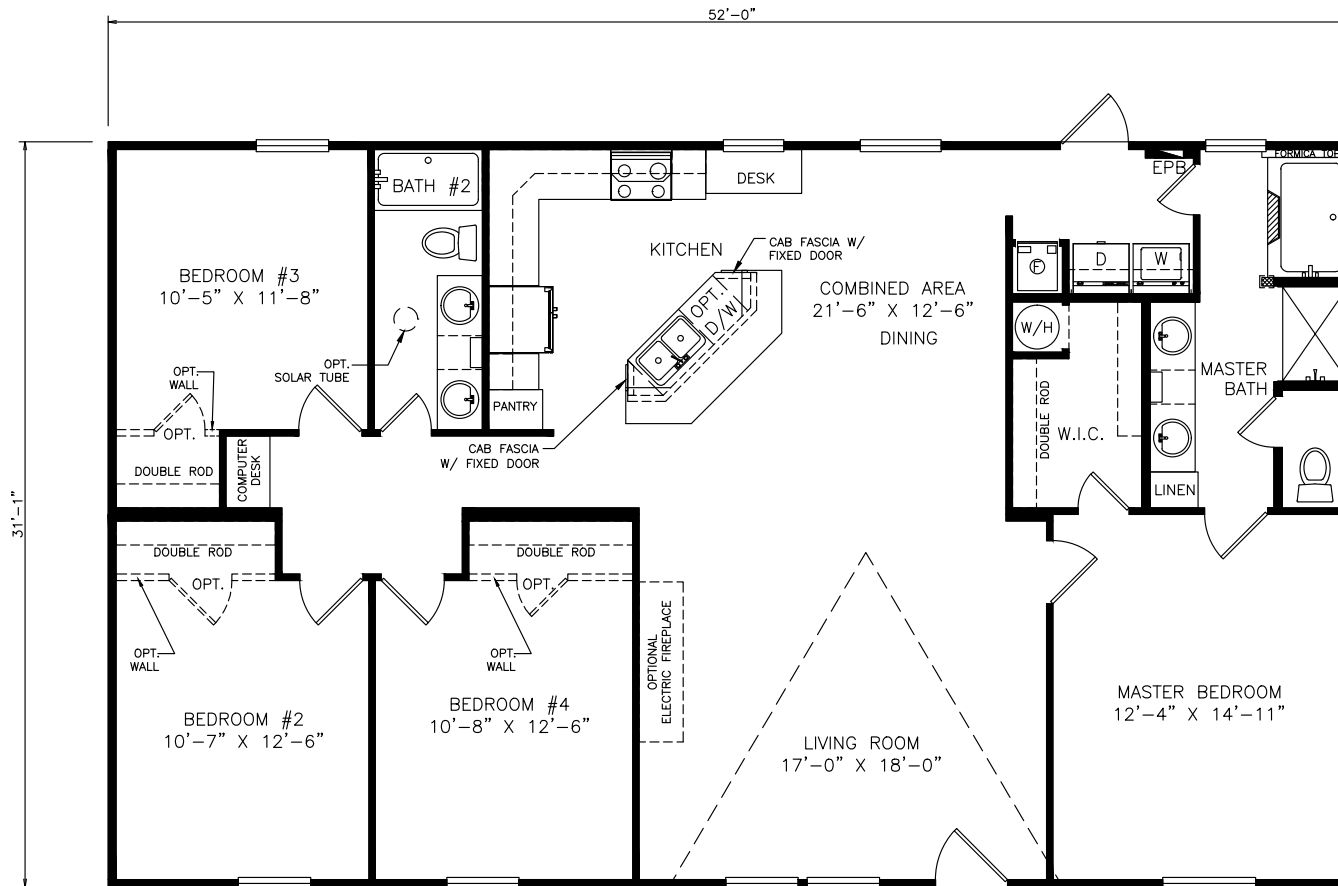

Amburn

Select Series - Multi Section

1,622 SQ. FT. (Approximate) 4 Bedrooms, 2 Baths

Last Updated: 6-21-21

THE HOME OUTLET
890 N. Arizona Ave.
Chandler, AZ 85225

TheHomeOutletAZ.com | 1-800-965-5401

IMPORTANT: Alta Cima Corp reserves the right to modify, cancel or substitute products or features of this event at any time without prior notice or obligation. Pictures and other promotional materials are representative and may depict or contain floor plans, square footages, elevations, options, upgrades, extra design features, decorations, floor coverings, specialty light fixtures, custom paint and wall coverings, window treatments, landscaping, sound and alarm systems, furnishings, appliances, and other designer/decorator features and amenities that are not included as part of the home and/or may not be available at all locations. Home, pricing and community information is subject to change, and homes to prior sale, at any time without notice or obligation. ©2020 Alta Cima Corp. All rights reserved.