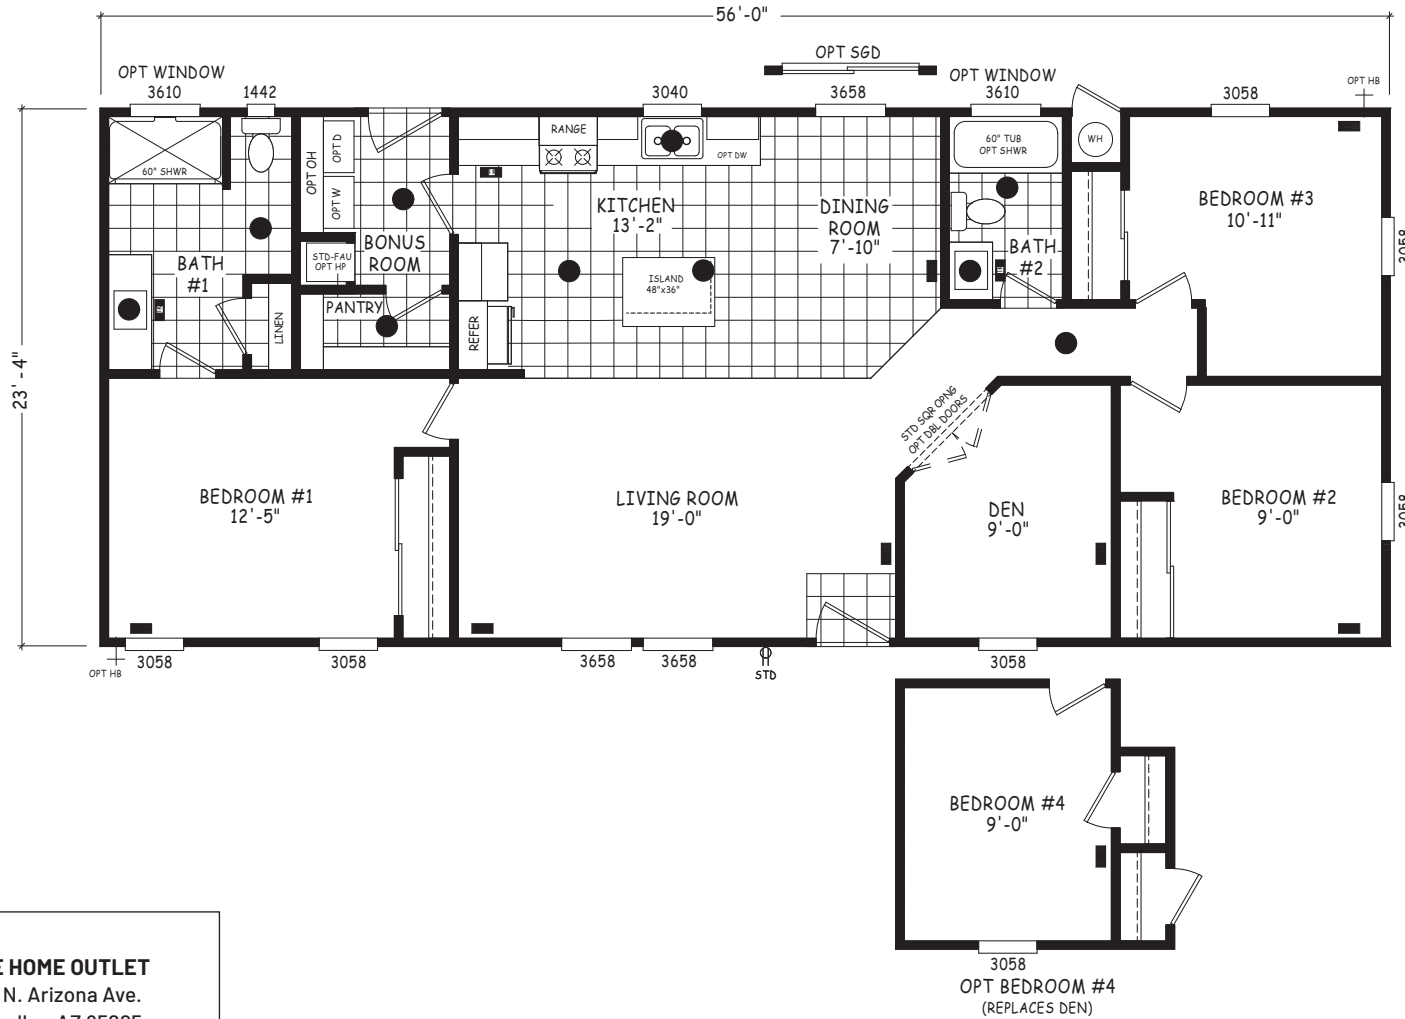

# Arlee

Edge Series

1,307 SQ. FT. (Approximate) 3 Bedroom, 2 Bath

Last Updated: 11-12-24

**THE HOME OUTLET**  
890 N. Arizona Ave.  
Chandler, AZ 85225

**TheHomeOutletAZ.com | 1-800-965-5401**

**IMPORTANT:** Alta Cima Corp reserves the right to modify, cancel or substitute products or features of this event at any time without prior notice or obligation. Pictures and other promotional materials are representative and may depict or contain floor plans, square footages, elevations, options, upgrades, extra design features, decorations, floor coverings, specialty light fixtures, custom paint and wall coverings, window treatments, landscaping, sound and alarm systems, furnishings, appliances, and other designer/decorator features and amenities that are not included as part of the home and/or may not be available at all locations. Home, pricing and community information is subject to change, and homes to prior sale, at any time without notice or obligation. ©2020 Alta Cima Corp. All rights reserved.