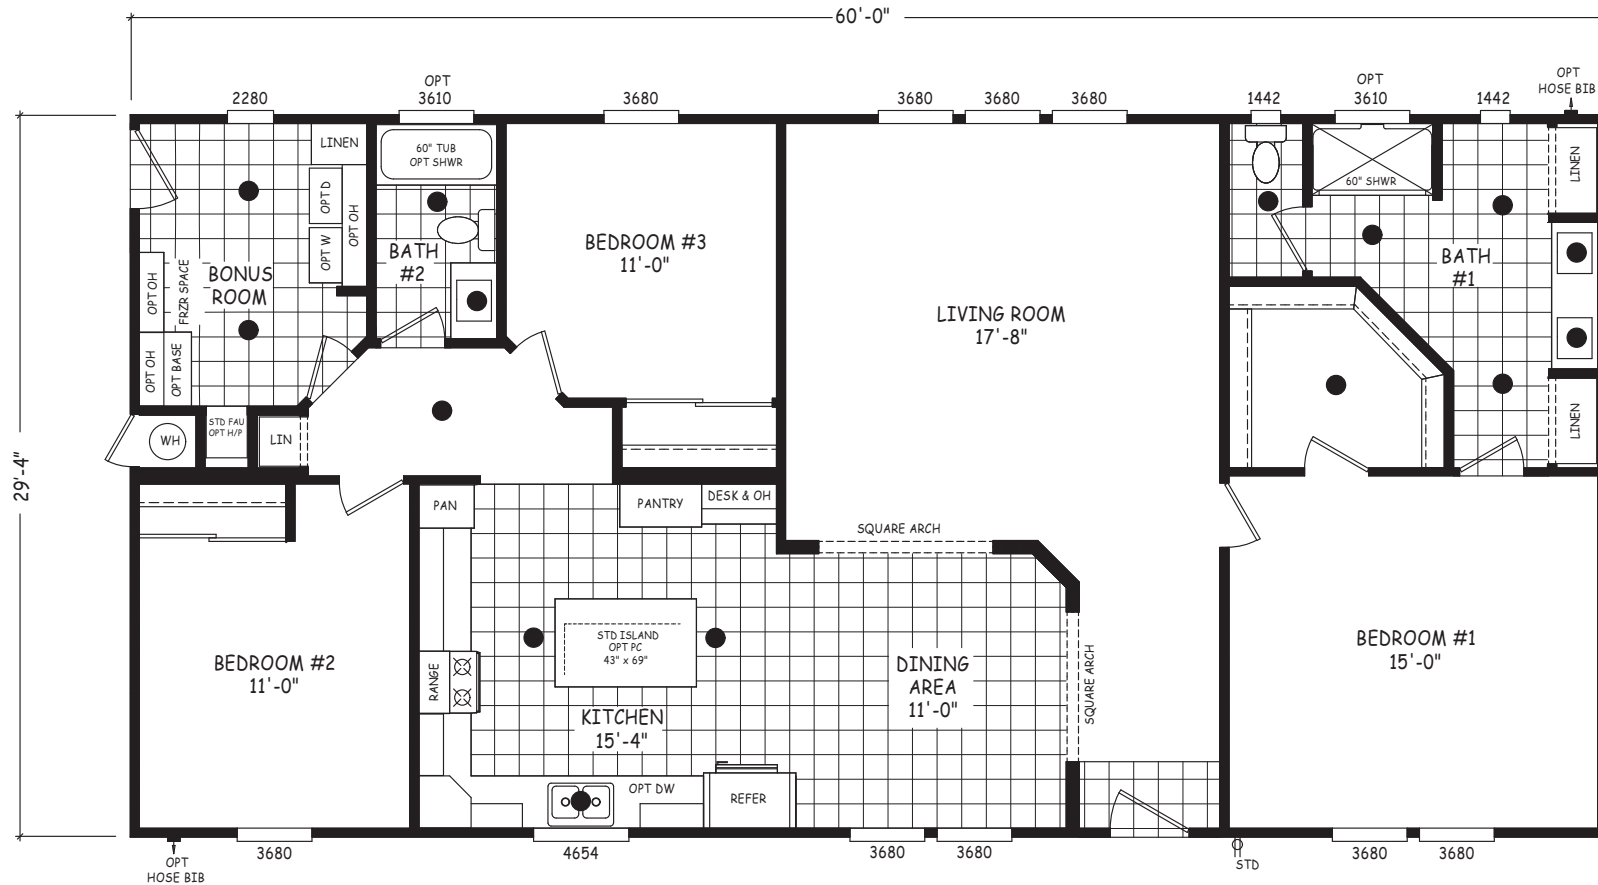

# Artley

Edge Series

1,760 SQ. FT. (Approximate) 3 Bedroom, 2 Bath

Last Updated: 7-22-24

**THE HOME OUTLET**  
890 N. Arizona Ave.  
Chandler, AZ 85225

**TheHomeOutletAZ.com | 1-800-965-5401**

**IMPORTANT:** Alta Cima Corp reserves the right to modify, cancel or substitute products or features of this event at any time without prior notice or obligation. Pictures and other promotional materials are representative and may depict or contain floor plans, square footages, elevations, options, upgrades, extra design features, decorations, floor coverings, specialty light fixtures, custom paint and wall coverings, window treatments, landscaping, sound and alarm systems, furnishings, appliances, and other designer/decorator features and amenities that are not included as part of the home and/or may not be available at all locations. Home, pricing and community information is subject to change, and homes to prior sale, at any time without notice or obligation. ©2020 Alta Cima Corp. All rights reserved.