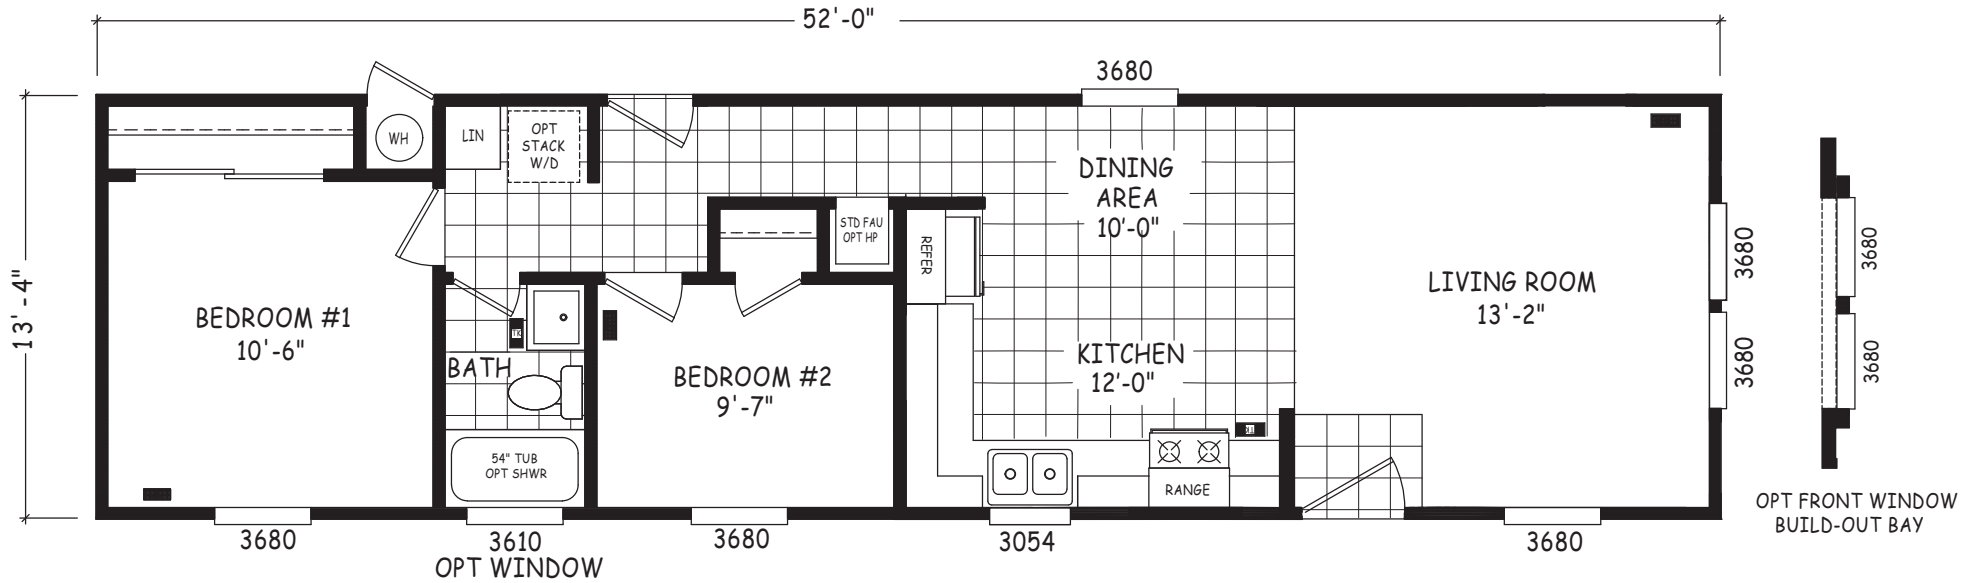

Arvada

Encore Single Wide Series

694 SQ. FT. (Approximate) 2 Bedroom, 2 Bath

Last Updated: 12-8-22

THE HOME OUTLET
890 N. Arizona Ave.
Chandler, AZ 85225

TheHomeOutletAZ.com | 1-800-965-5401

IMPORTANT: Alta Cima Corp reserves the right to modify, cancel or substitute products or features of this event at any time without prior notice or obligation. Pictures and other promotional materials are representative and may depict or contain floor plans, square footages, elevations, options, upgrades, extra design features, decorations, floor coverings, specialty light fixtures, custom paint and wall coverings, window treatments, landscaping, sound and alarm systems, furnishings, appliances, and other designer/decorator features and amenities that are not included as part of the home and/or may not be available at all locations. Home, pricing and community information is subject to change, and homes to prior sale, at any time without notice or obligation. ©2020 Alta Cima Corp. All rights reserved.