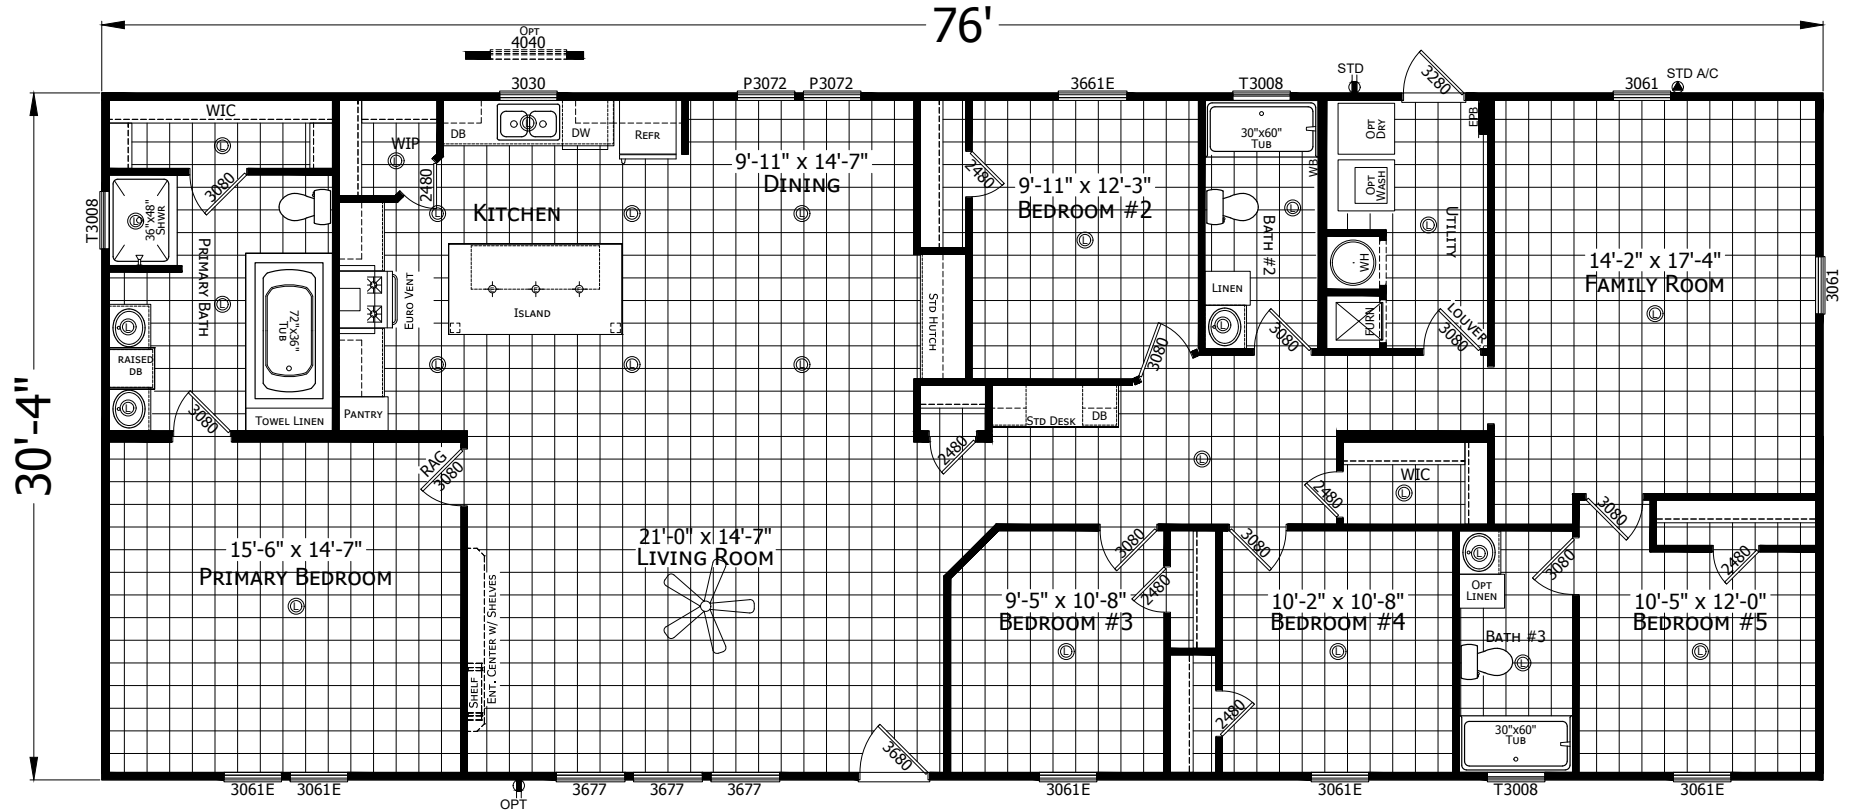

Bailey

Champion Select Series - Multi Section

2,305 SQ. FT. (Approximate) 5 Bedroom, 3 Bath

Last Updated: 3-10-22

FACTORY EXPO HOME CENTERS
501A S. Burlison Blvd.
Burleson, TX 76028

FactoryDirectTexas.com | 1-800-965-3721