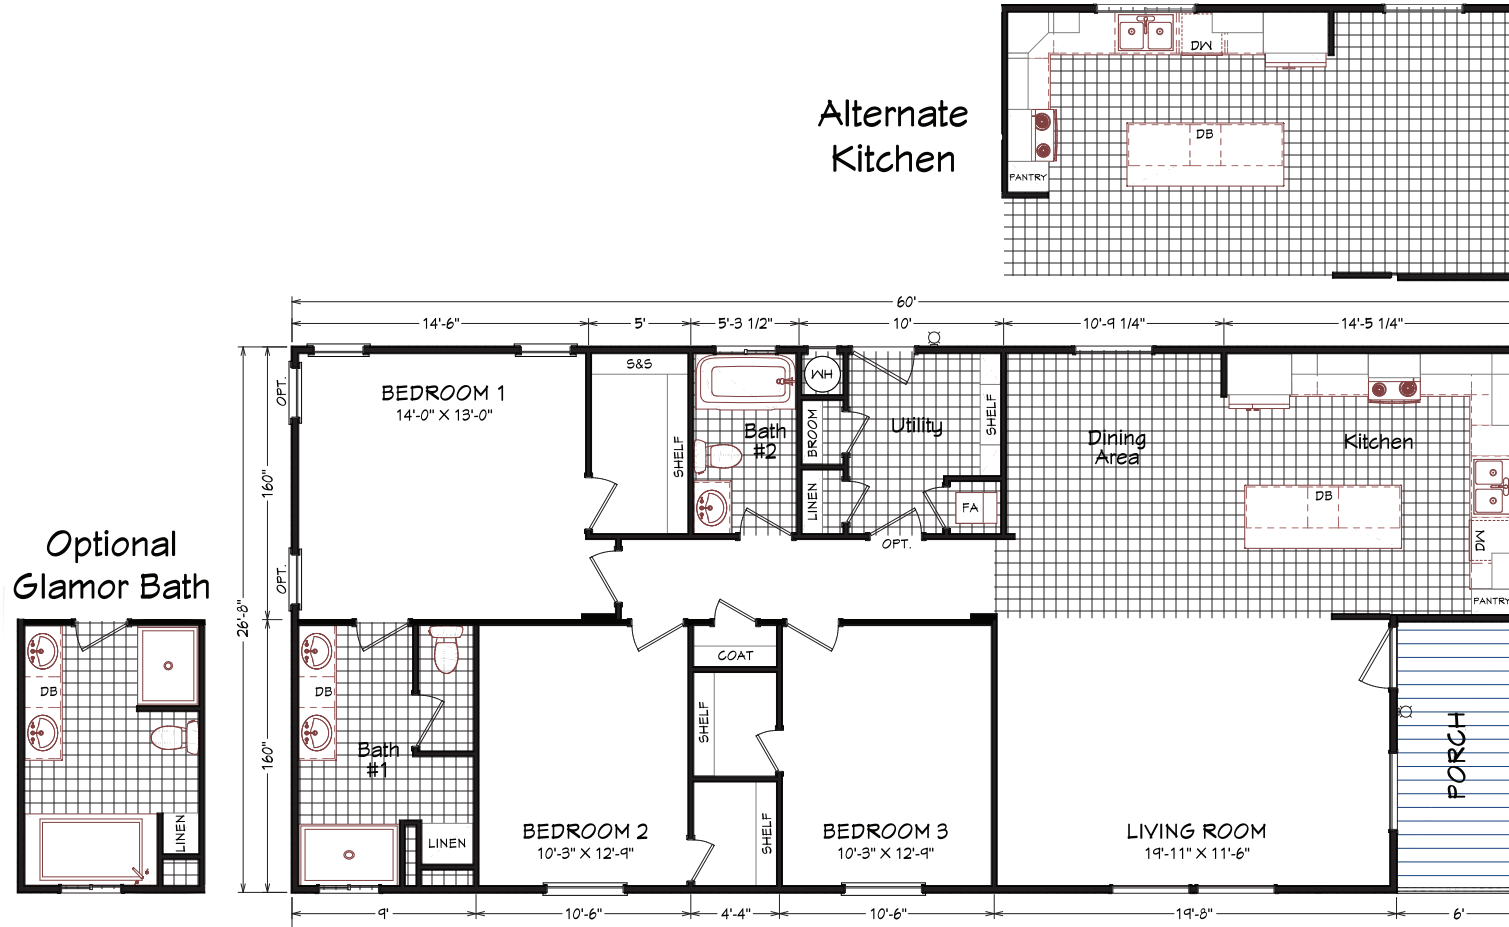

# Bawley

Coronado Series

1,520 SQ. FT. (Approximate) 3 Bedroom, 2 Bath

Last Updated: 1-24-24

**THE HOME OUTLET**  
890 N. Arizona Ave.  
Chandler, AZ 85225

**TheHomeOutletAZ.com | 1-800-965-5401**

**IMPORTANT:** Alta Cima Corp reserves the right to modify, cancel or substitute products or features of this event at any time without prior notice or obligation. Pictures and other promotional materials are representative and may depict or contain floor plans, square footages, elevations, options, upgrades, extra design features, decorations, floor coverings, specialty light fixtures, custom paint and wall coverings, window treatments, landscaping, sound and alarm systems, furnishings, appliances, and other designer/decorator features and amenities that are not included as part of the home and/or may not be available at all locations. Home, pricing and community information is subject to change, and homes to prior sale, at any time without notice or obligation. ©2020 Alta Cima Corp. All rights reserved.