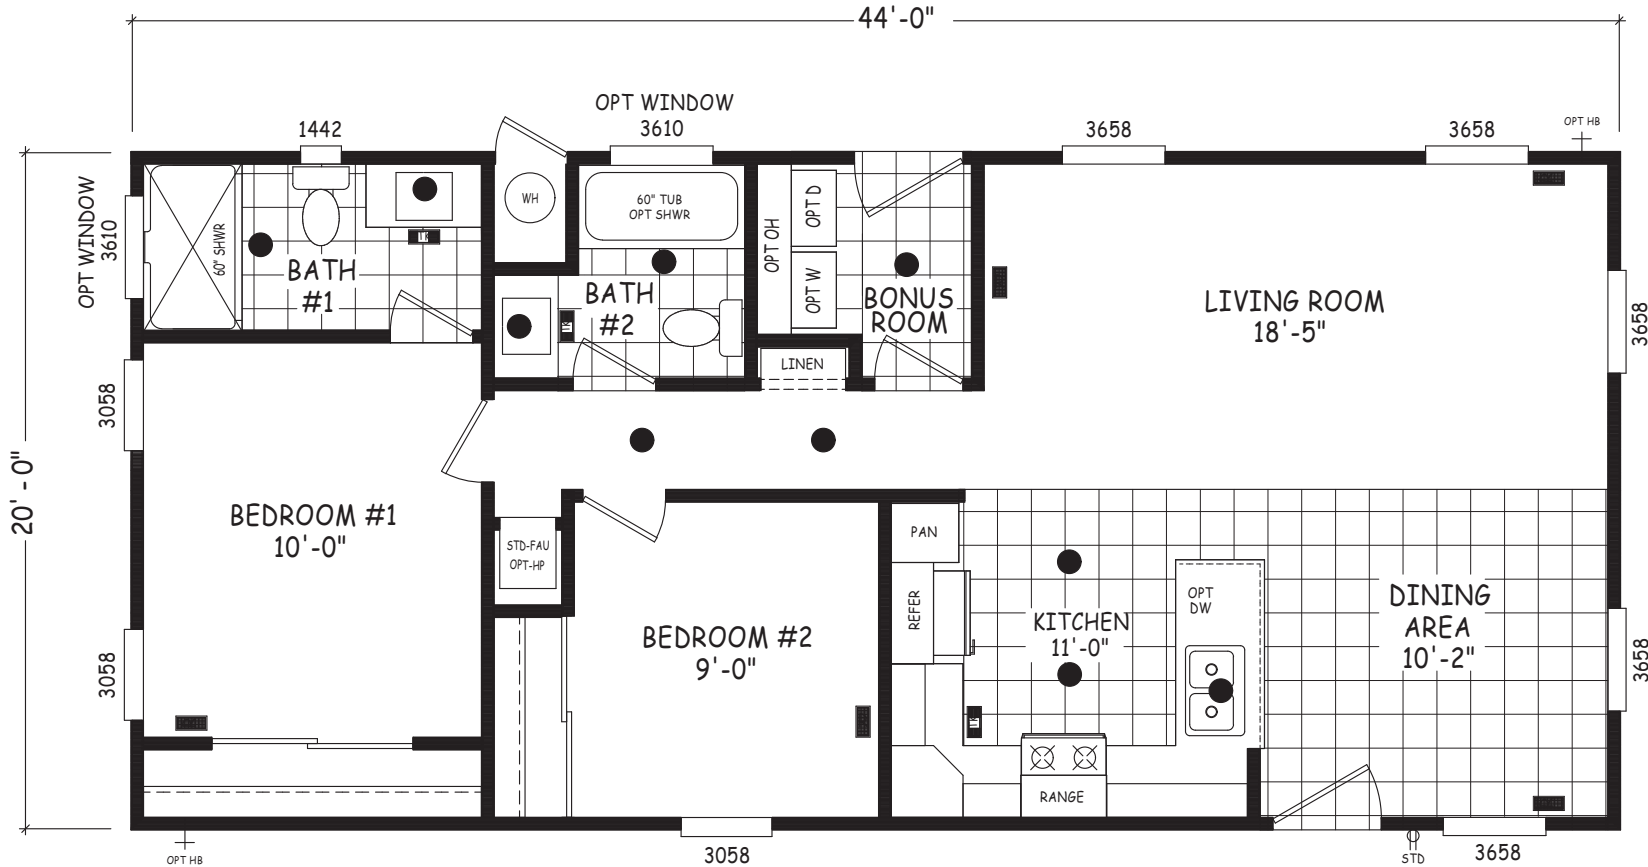

Bella Terra

Edge Series

880 SQ. FT. (Approximate) 2 Bedroom, 2 Bath

Last Updated: 5-8-24

THE HOME OUTLET
890 N. Arizona Ave.
Chandler, AZ 85225

TheHomeOutletAZ.com | 1-800-965-5401

IMPORTANT: Alta Cima Corp reserves the right to modify, cancel or substitute products or features of this event at any time without prior notice or obligation. Pictures and other promotional materials are representative and may depict or contain floor plans, square footages, elevations, options, upgrades, extra design features, decorations, floor coverings, specialty light fixtures, custom paint and wall coverings, window treatments, landscaping, sound and alarm systems, furnishings, appliances, and other designer/decorator features and amenities that are not included as part of the home and/or may not be available at all locations. Home, pricing and community information is subject to change, and homes to prior sale, at any time without notice or obligation. ©2020 Alta Cima Corp. All rights reserved.