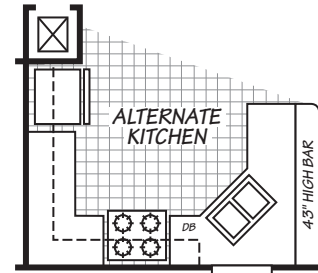

Bellflower

Canyon Lake Series

2 Bedrooms, 2 Baths
Approx. 990 Sq. Ft.

Last Updated: 8-16-19

For Detailed Directions See Map On Our Website

I authorize The Home Outlet to build my house, per this plan.

X _____