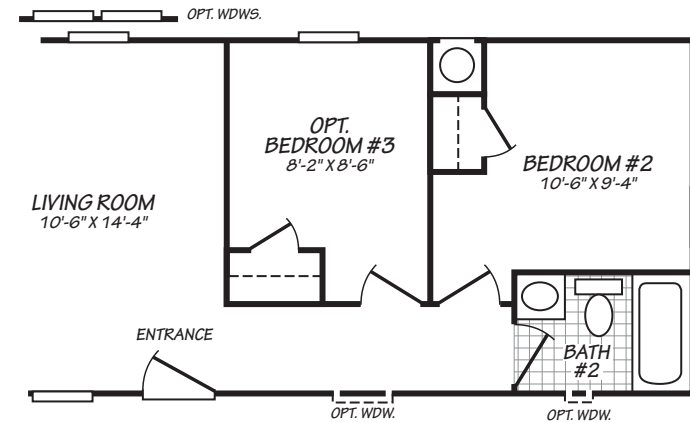

Bellflower

Canyon Lake Series

2 Bedrooms, 2 Baths
Approx. 990 Sq. Ft.

Last Updated: 8-16-19

For Detailed Directions See Map On Our Website

I authorize The Home Outlet to build my house, per this plan.

X _____