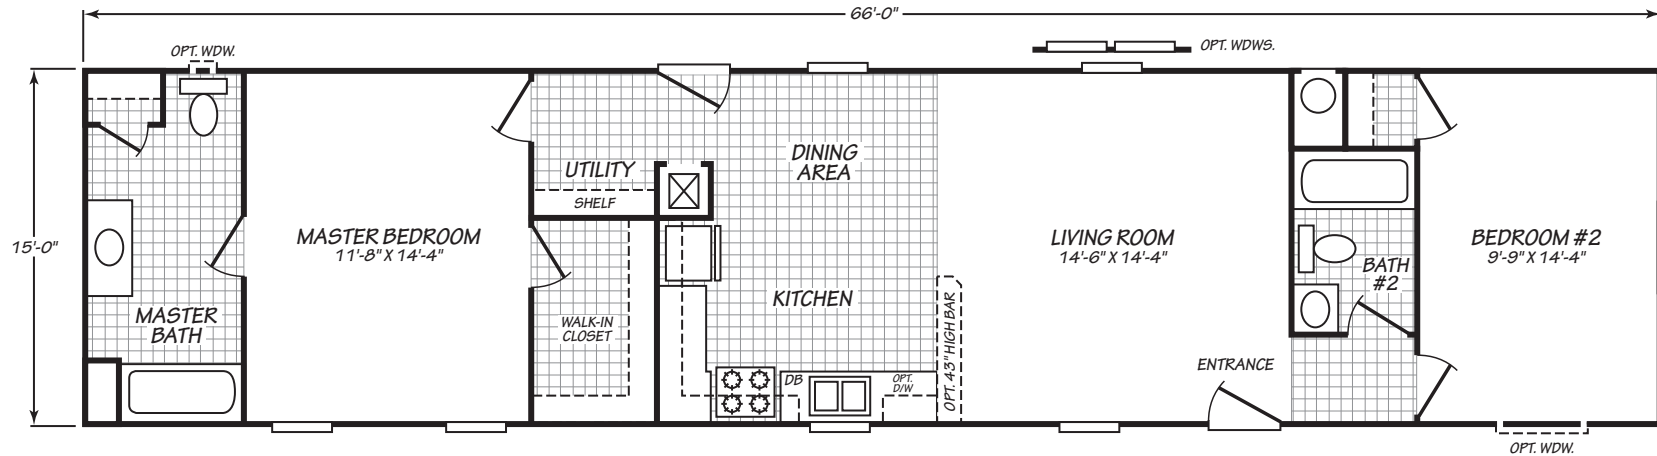

Bellflower

Canyon Lake Series

2 Bedrooms, 2 Baths
Approx. 990 Sq. Ft.

Last Updated: 8-16-19

For Detailed Directions See Map On Our Website

I authorize The Home Outlet to build my house, per this plan.

X _____