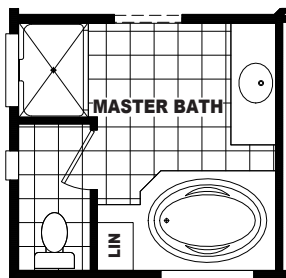

Bellingham

Value Series

3 Bedroom, 2 Bath
Approx. 1,386 Sq. Ft.

Last Updated: 4-5-19

The Home Outlet • Tucson
890 North Arizona Avenue
Chandler, Arizona 85225

For Detailed Directions See Map On Our Website