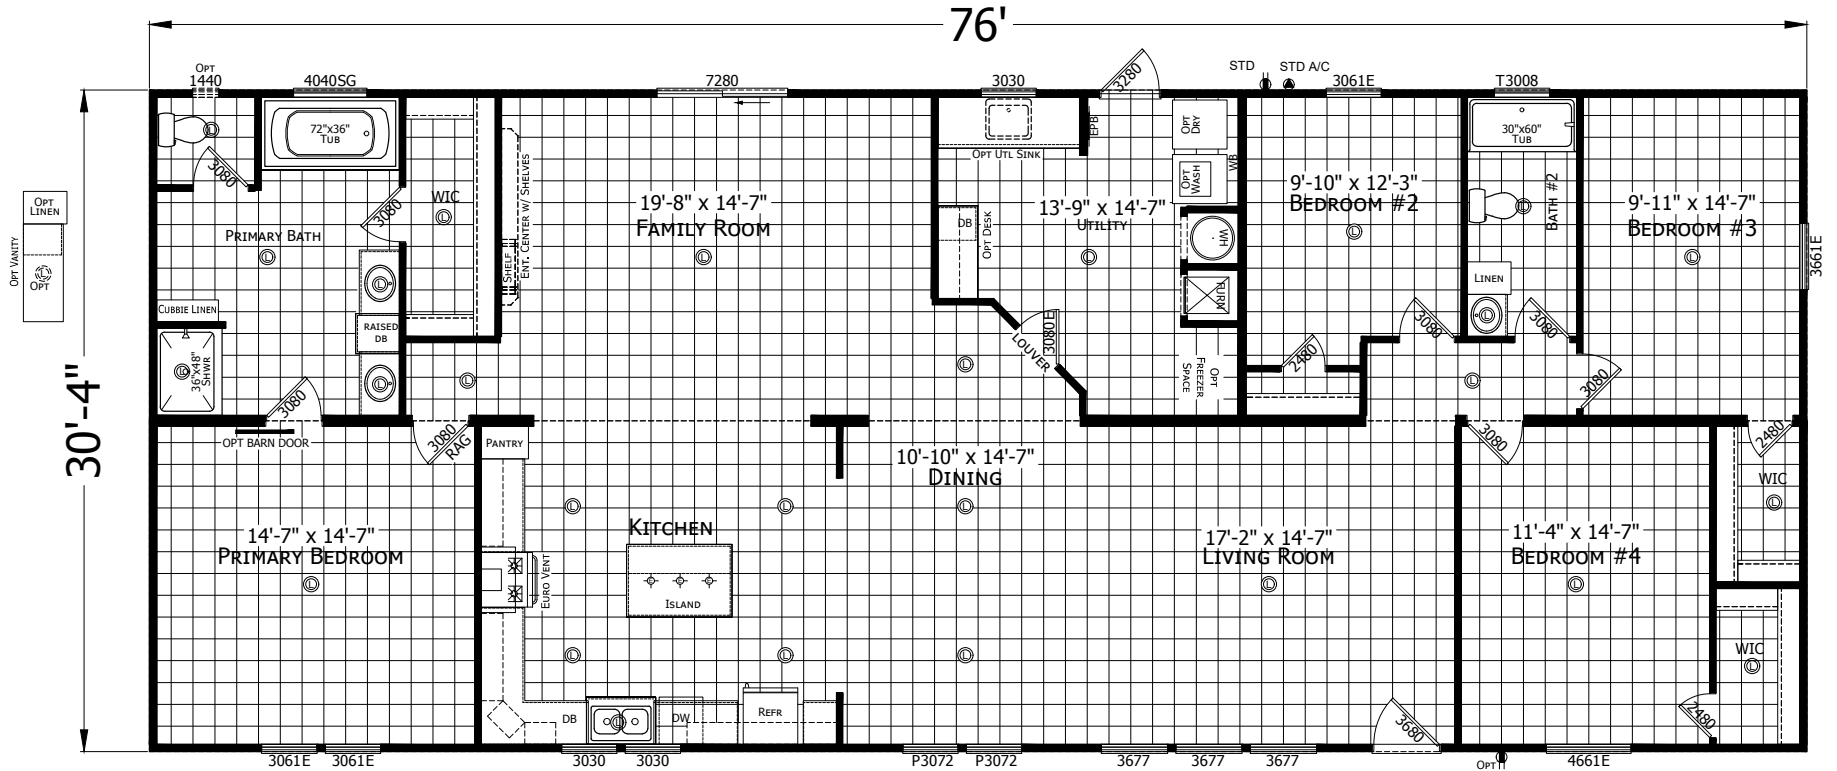

# Blackburn

Champion Select Series - Multi Section

2,305 SQ. FT. (Approximate) 4 Bedroom, 2 Bath

Last Updated: 3-10-22

**FACTORY EXPO HOME CENTERS**  
501A S. Burlison Blvd.  
Burleson, TX 76028

**FactoryDirectTexas.com | 1-800-965-3721**