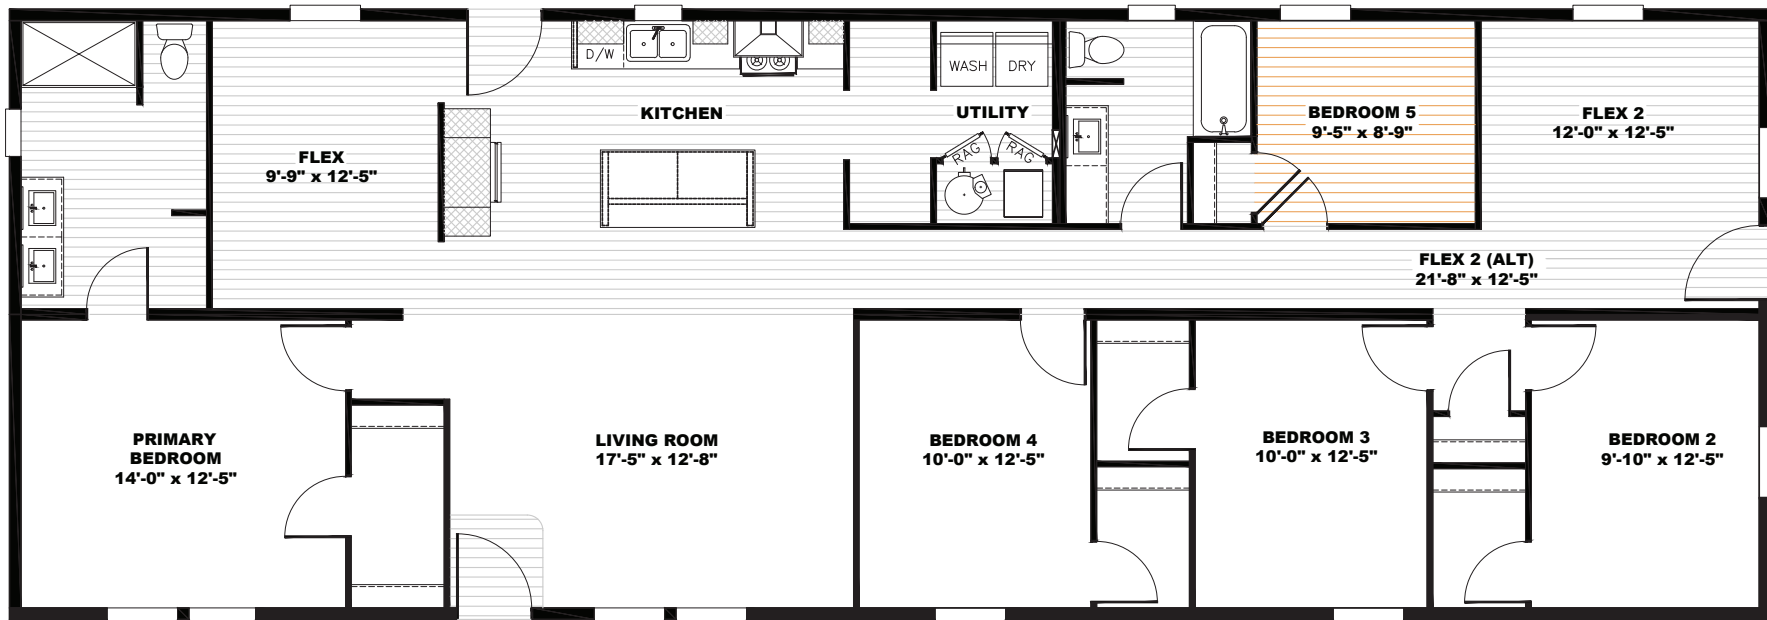

# Bradwall

Tempo Series - Multi Section

2,001 SQ. FT. (Approximate) 5 Bedroom, 2 Bath

Last Updated: 8-10-23

 Alternate Layout: 4 Bedroom / Large Flex Space

**THE HOME OUTLET**  
890 N. Arizona Ave.  
Chandler, AZ 85225