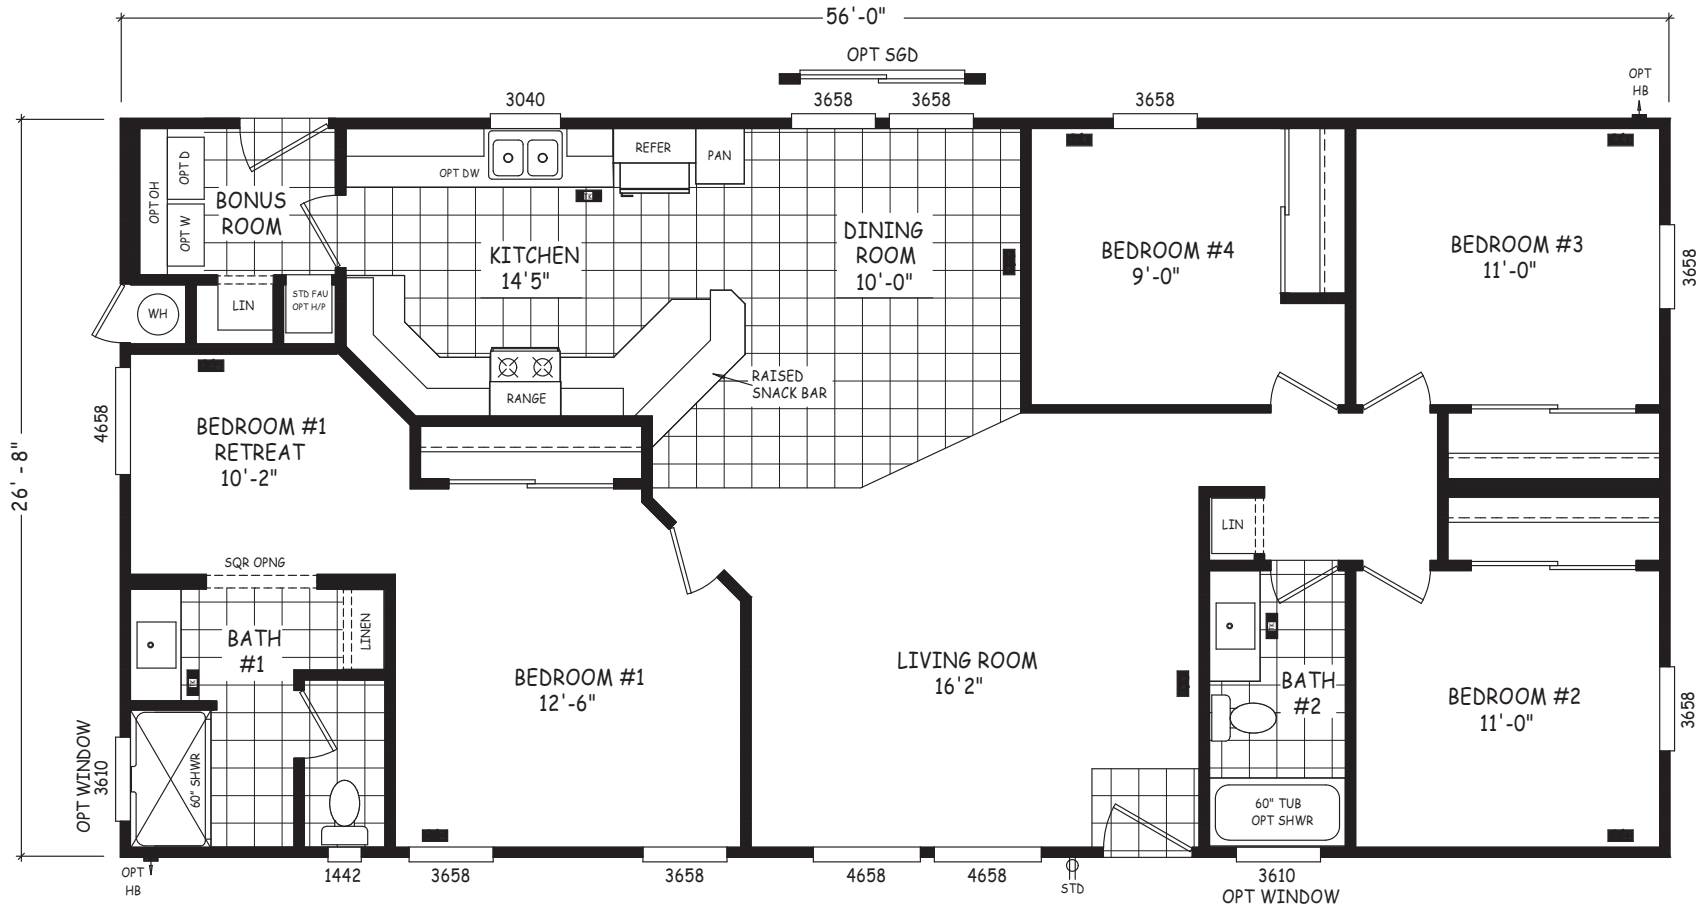

Branton

Edge Series

1,494 SQ. FT. (Approximate) 4 Bedroom, 2 Bath

Last Updated: 10-24-22

THE HOME OUTLET
890 N. Arizona Ave.
Chandler, AZ 85225

TheHomeOutletAZ.com | 1-800-965-5401

IMPORTANT: Alta Cima Corp reserves the right to modify, cancel or substitute products or features of this event at any time without prior notice or obligation. Pictures and other promotional materials are representative and may depict or contain floor plans, square footages, elevations, options, upgrades, extra design features, decorations, floor coverings, specialty light fixtures, custom paint and wall coverings, window treatments, landscaping, sound and alarm systems, furnishings, appliances, and other designer/decorator features and amenities that are not included as part of the home and/or may not be available at all locations. Home, pricing and community information is subject to change, and homes to prior sale, at any time without notice or obligation. ©2020 Alta Cima Corp. All rights reserved.