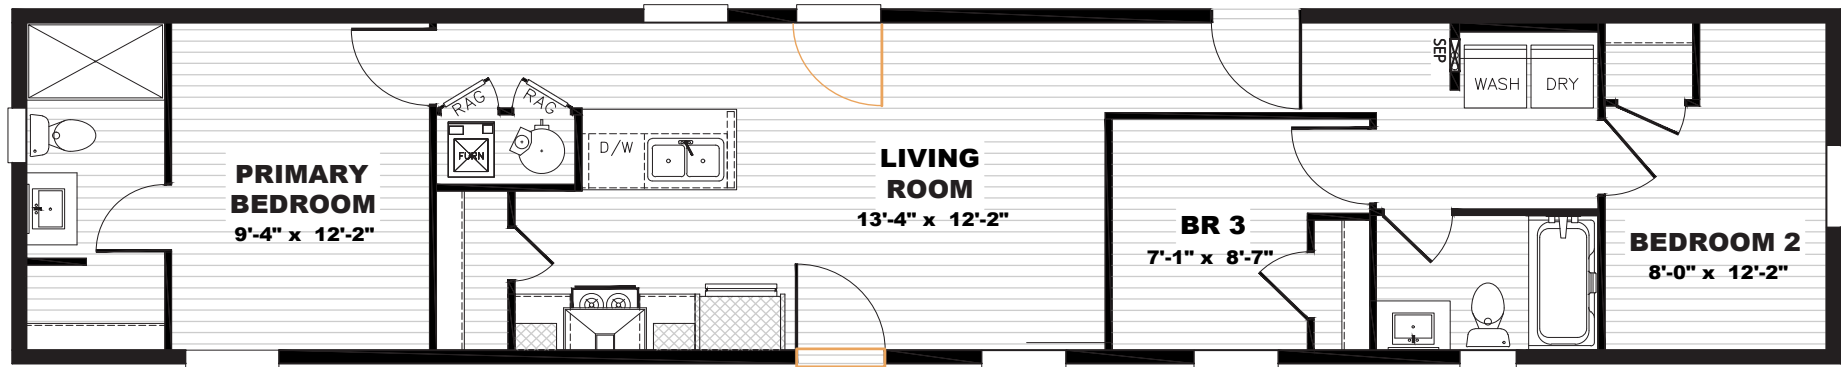

Brecon

Tempo Series - Single Section

869 SQ. FT. (Approximate) 3 Bedroom, 2 Bath

Last Updated: 7-10-22

Alternate Door Location Available

THE HOME OUTLET
890 N. Arizona Ave.
Chandler, AZ 85225

TheHomeOutletAZ.com | 1-800-965-5401