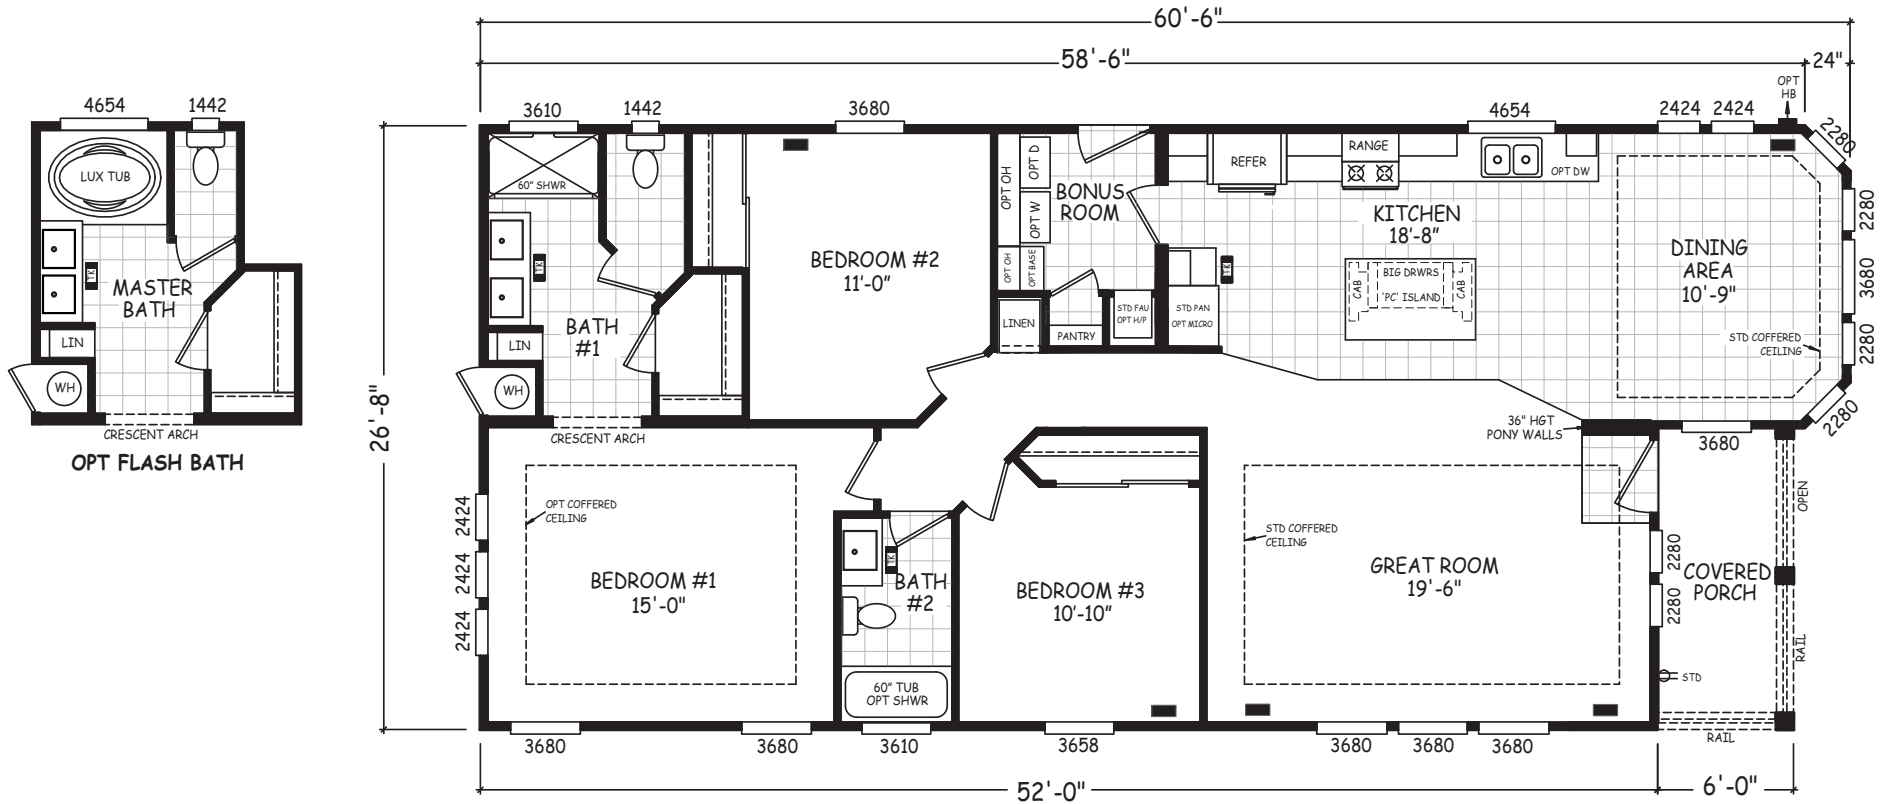

Brixton

Pacifica Series

1,576 SQ. FT. (Approximate) 3 Bedroom, 2 Bath

Last Updated: 8-22-22

THE HOME OUTLET
890 N. Arizona Ave.
Chandler, AZ 85225

TheHomeOutletAZ.com | 1-800-965-5401

IMPORTANT: Alta Cima Corp reserves the right to modify, cancel or substitute products or features of this event at any time without prior notice or obligation. Pictures and other promotional materials are representative and may depict or contain floor plans, square footages, elevations, options, upgrades, extra design features, decorations, floor coverings, specialty light fixtures, custom paint and wall coverings, window treatments, landscaping, sound and alarm systems, furnishings, appliances, and other designer/decorator features and amenities that are not included as part of the home and/or may not be available at all locations. Home, pricing and community information is subject to change, and homes to prior sale, at any time without notice or obligation. ©2020 Alta Cima Corp. All rights reserved.