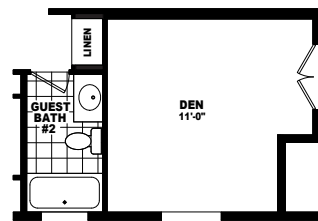

Brombil

Mountain Ridge Series

4 Bedrooms, 3 Baths

Approx. 2,693 Sq. Ft.

Last Updated: 7-17-19

**OPTIONAL DEN
IN PLACE OF
BEDROOM #4**

**OPTIONAL
LUX BATH**

**OPTIONAL 4'x6'
CERAMIC TILE
SHOWER WITH
SHOWER SPA**