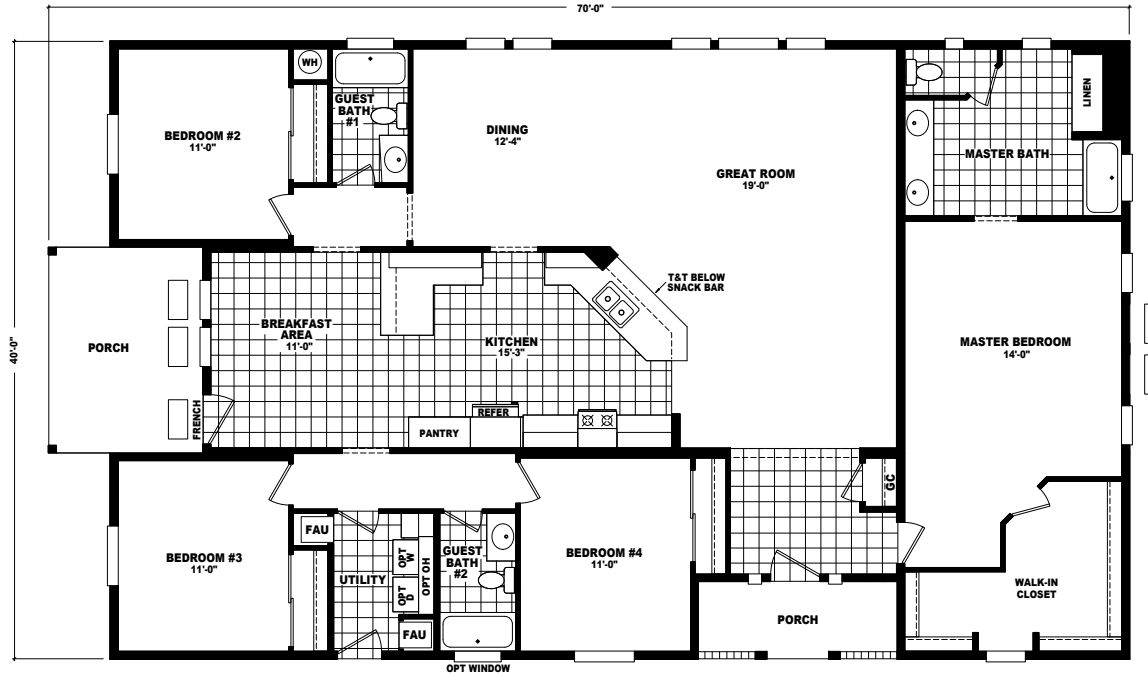

Brombil

Mountain Ridge Series

4 Bedrooms, 3 Baths

Approx. 2,693 Sq. Ft.

Last Updated: 7-17-19

**OPTIONAL DEN
IN PLACE OF
BEDROOM #4**

**OPTIONAL
LUX BATH**

**OPTIONAL 4'x6'
CERAMIC TILE
SHOWER WITH
SHOWER SPA**