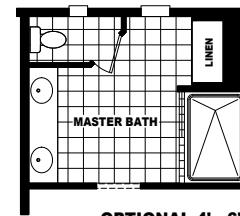

Brombil

Mountain Ridge Series

4 Bedrooms, 3 Baths

Approx. 2,693 Sq. Ft.

Last Updated: 7-17-19

**OPTIONAL DEN
IN PLACE OF
BEDROOM #4**

**OPTIONAL
LUX BATH**

**OPTIONAL 4'x6'
CERAMIC TILE
SHOWER WITH
SHOWER SPA**