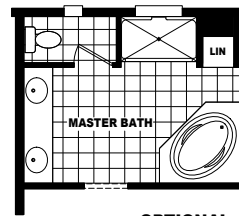

Brombil

Mountain Ridge Series

4 Bedrooms, 3 Baths

Approx. 2,693 Sq. Ft.

Last Updated: 7-17-19

**OPTIONAL DEN
IN PLACE OF
BEDROOM #4**

**OPTIONAL
LUX BATH**

**OPTIONAL 4'x6'
CERAMIC TILE
SHOWER WITH
SHOWER SPA**