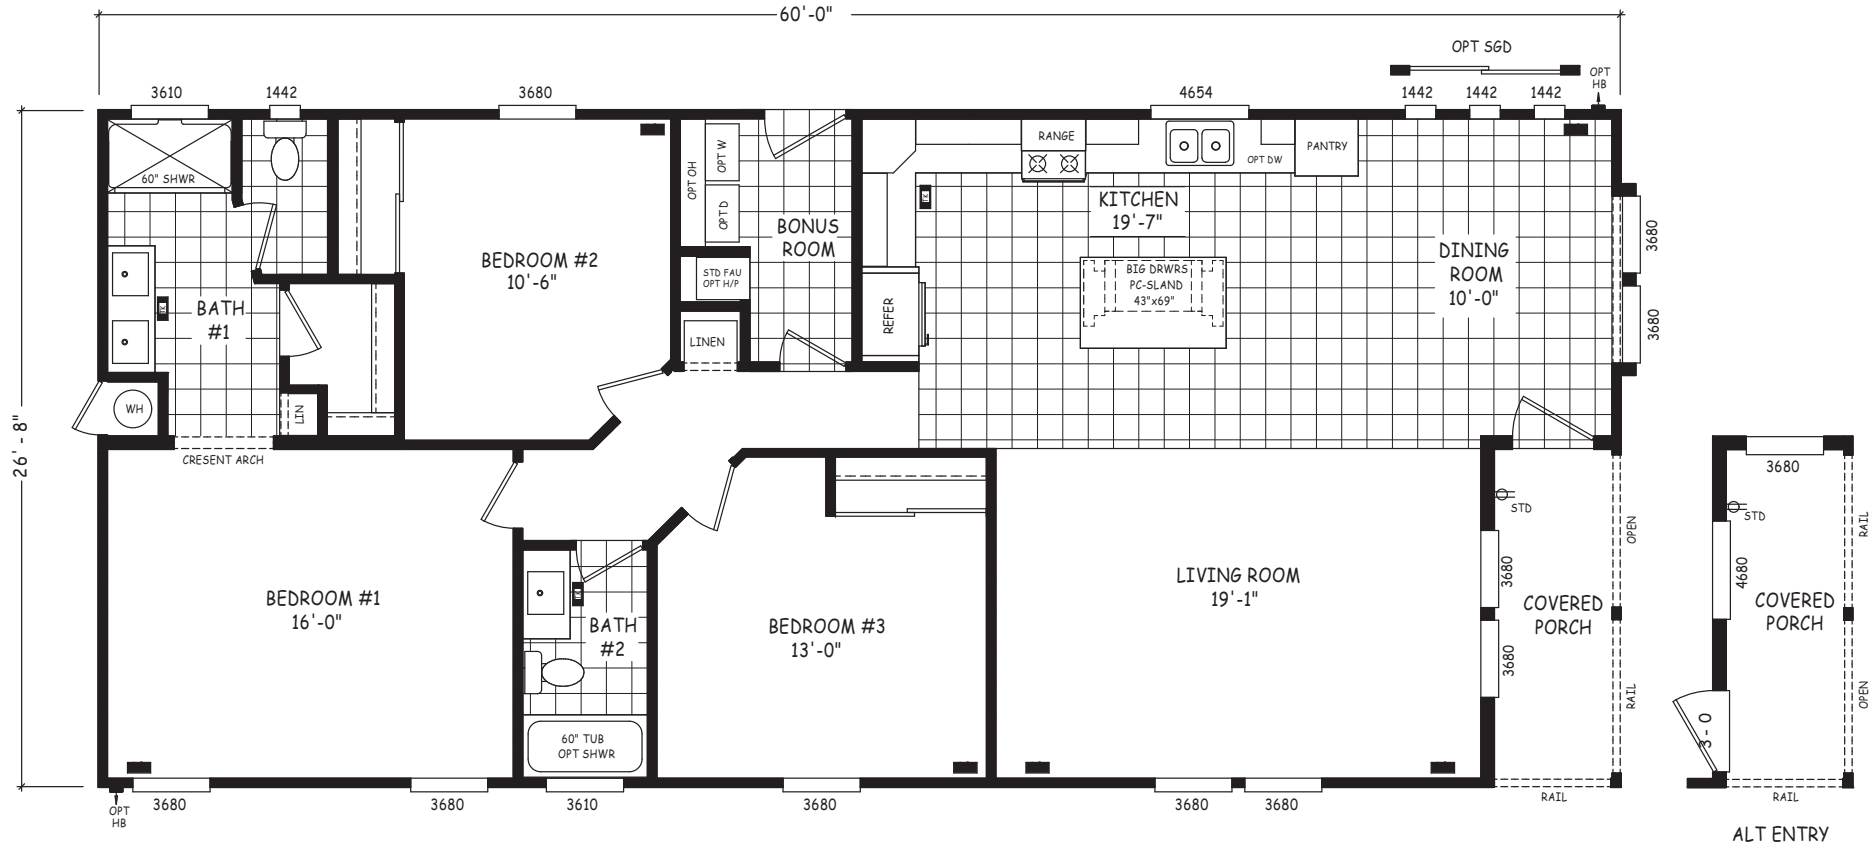

Bulldog

Pinnacle Series

1,600 SQ. FT. (Approximate) 3 Bedroom, 2 Bath

Last Updated: 8-22-22

THE HOME OUTLET
890 N. Arizona Ave.
Chandler, AZ 85225

TheHomeOutletAZ.com | 1-800-965-5401

IMPORTANT: Alta Cima Corp reserves the right to modify, cancel or substitute products or features of this event at any time without prior notice or obligation. Pictures and other promotional materials are representative and may depict or contain floor plans, square footages, elevations, options, upgrades, extra design features, decorations, floor coverings, specialty light fixtures, custom paint and wall coverings, window treatments, landscaping, sound and alarm systems, furnishings, appliances, and other designer/decorator features and amenities that are not included as part of the home and/or may not be available at all locations. Home, pricing and community information is subject to change, and homes to prior sale, at any time without notice or obligation. ©2020 Alta Cima Corp. All rights reserved.