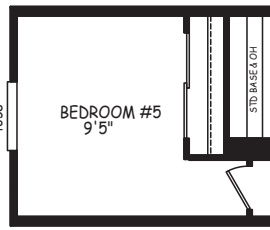

Champlin

Desert Edge Series - Triplewides

4 Bedroom, 3 Bath
Approx. 3,040 Sq. Ft.

Last Updated: 1-23-20

OPT BEDROOM #5 REPLACES MASTER RETREAT

OPT ENTERTAINMENT CENTER DETAIL

I authorize The Home Outlet to build my house, per this plan.
X _____
Customer Signature/Date