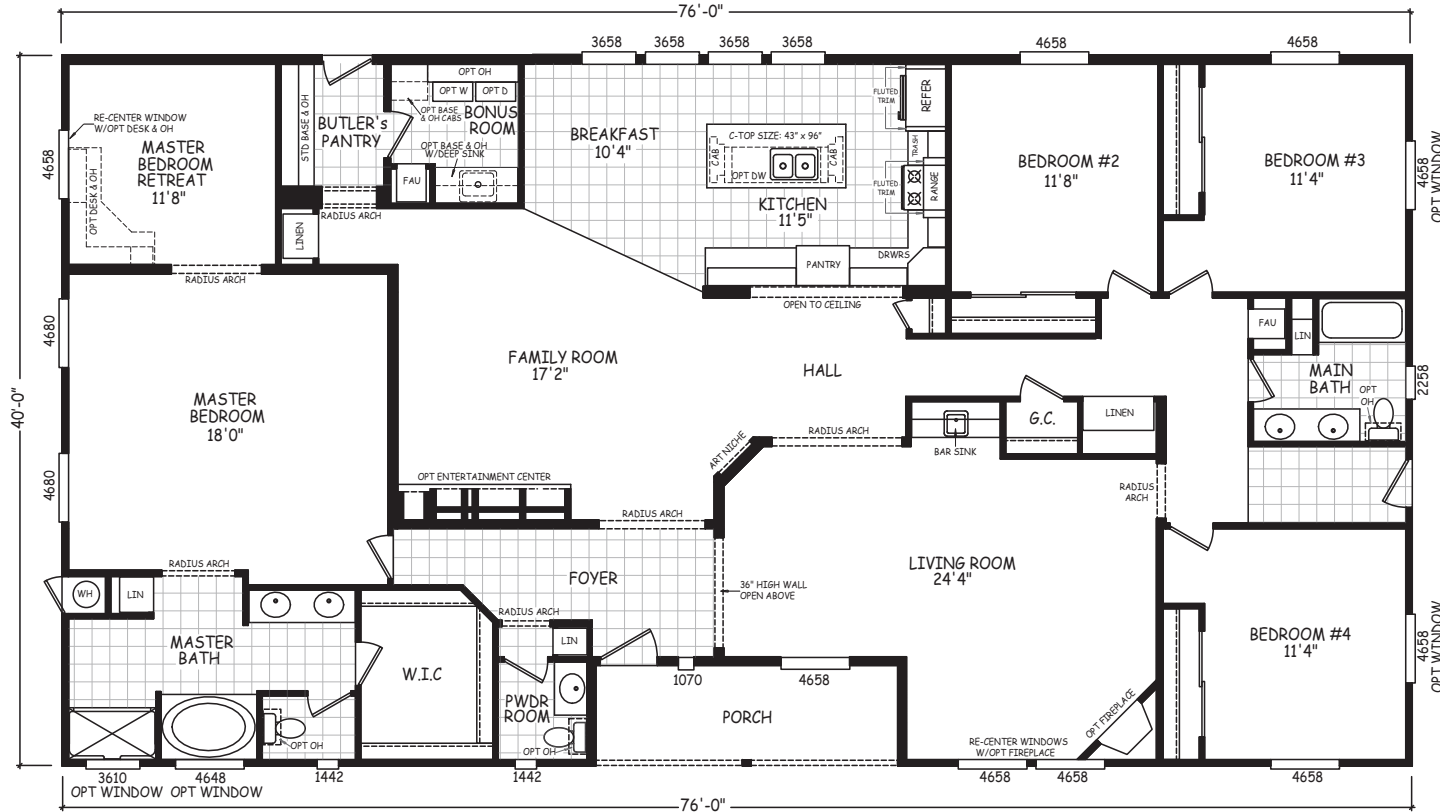

Champlin

Desert Edge Series - Triplewides

4 Bedroom, 3 Bath
Approx. 3,040 Sq. Ft.

Last Updated: 1-23-20

OPT BEDROOM #5 REPLACES MASTER RETREAT

OPT ENTERTAINMENT CENTER DETAIL

I authorize The Home Outlet to build my house, per this plan.
X _____
Customer Signature/Date