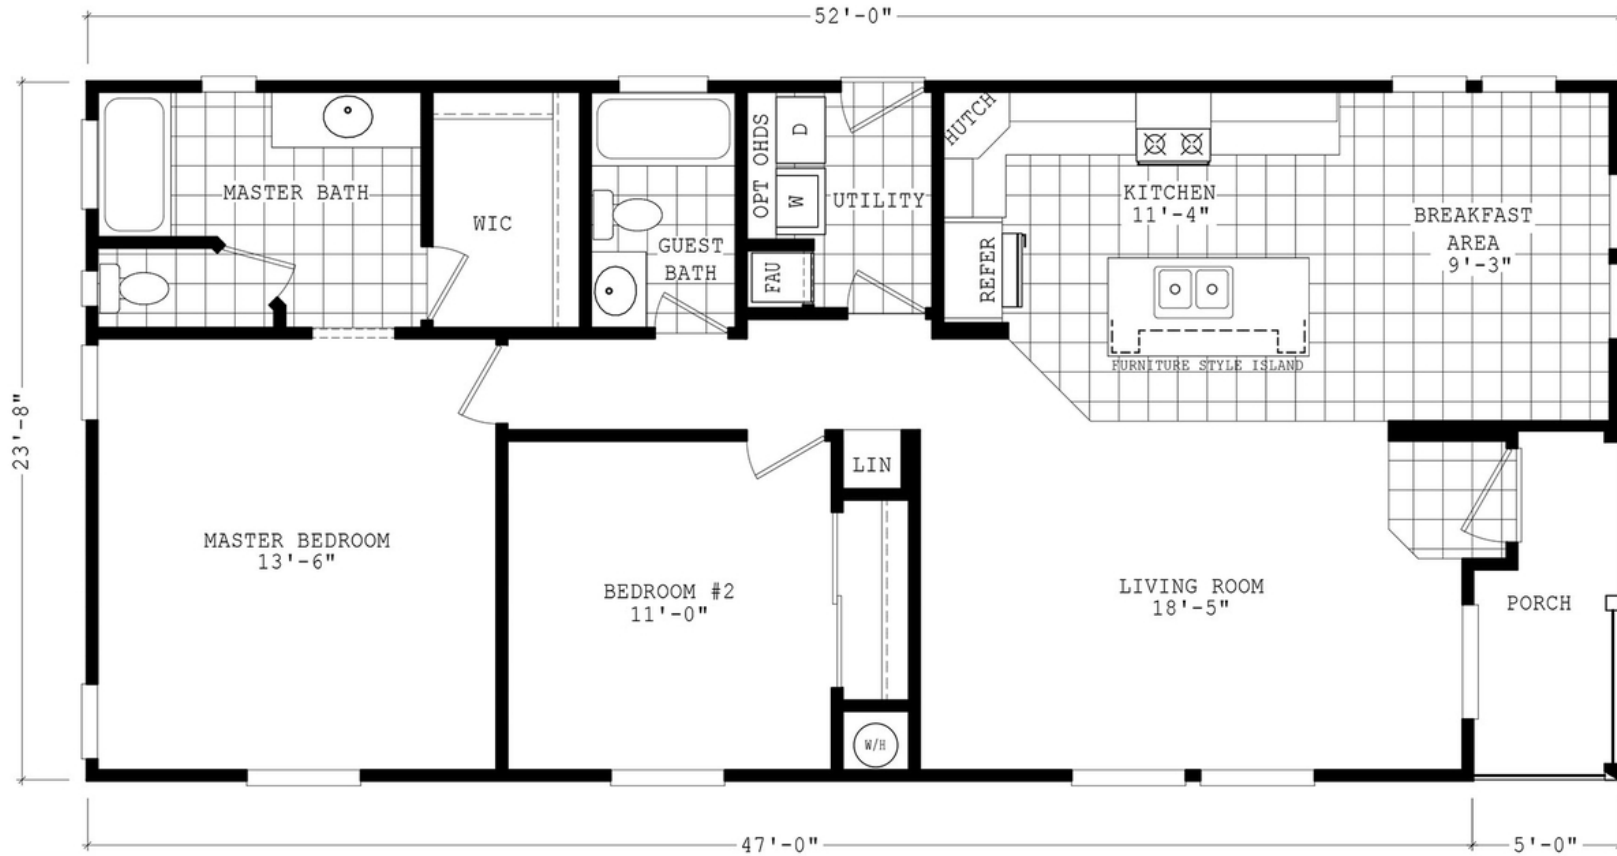

# Clarkdell

Durango Porch Series

1,230 SQ. FT. (Approximate) 2 Bedroom, 2 Bath

Last Updated: 3-29-22

**THE HOME OUTLET**  
890 N. Arizona Ave.  
Chandler, AZ 85225

**TheHomeOutletAZ.com | 1-800-965-5401**

**IMPORTANT:** Alta Cima Corp reserves the right to modify, cancel or substitute products or features of this event at any time without prior notice or obligation. Pictures and other promotional materials are representative and may depict or contain floor plans, square footages, elevations, options, upgrades, extra design features, decorations, floor coverings, specialty light fixtures, custom paint and wall coverings, window treatments, landscaping, sound and alarm systems, furnishings, appliances, and other designer/decorator features and amenities that are not included as part of the home and/or may not be available at all locations. Home, pricing and community information is subject to change, and homes to prior sale, at any time without notice or obligation. ©2020 Alta Cima Corp. All rights reserved.