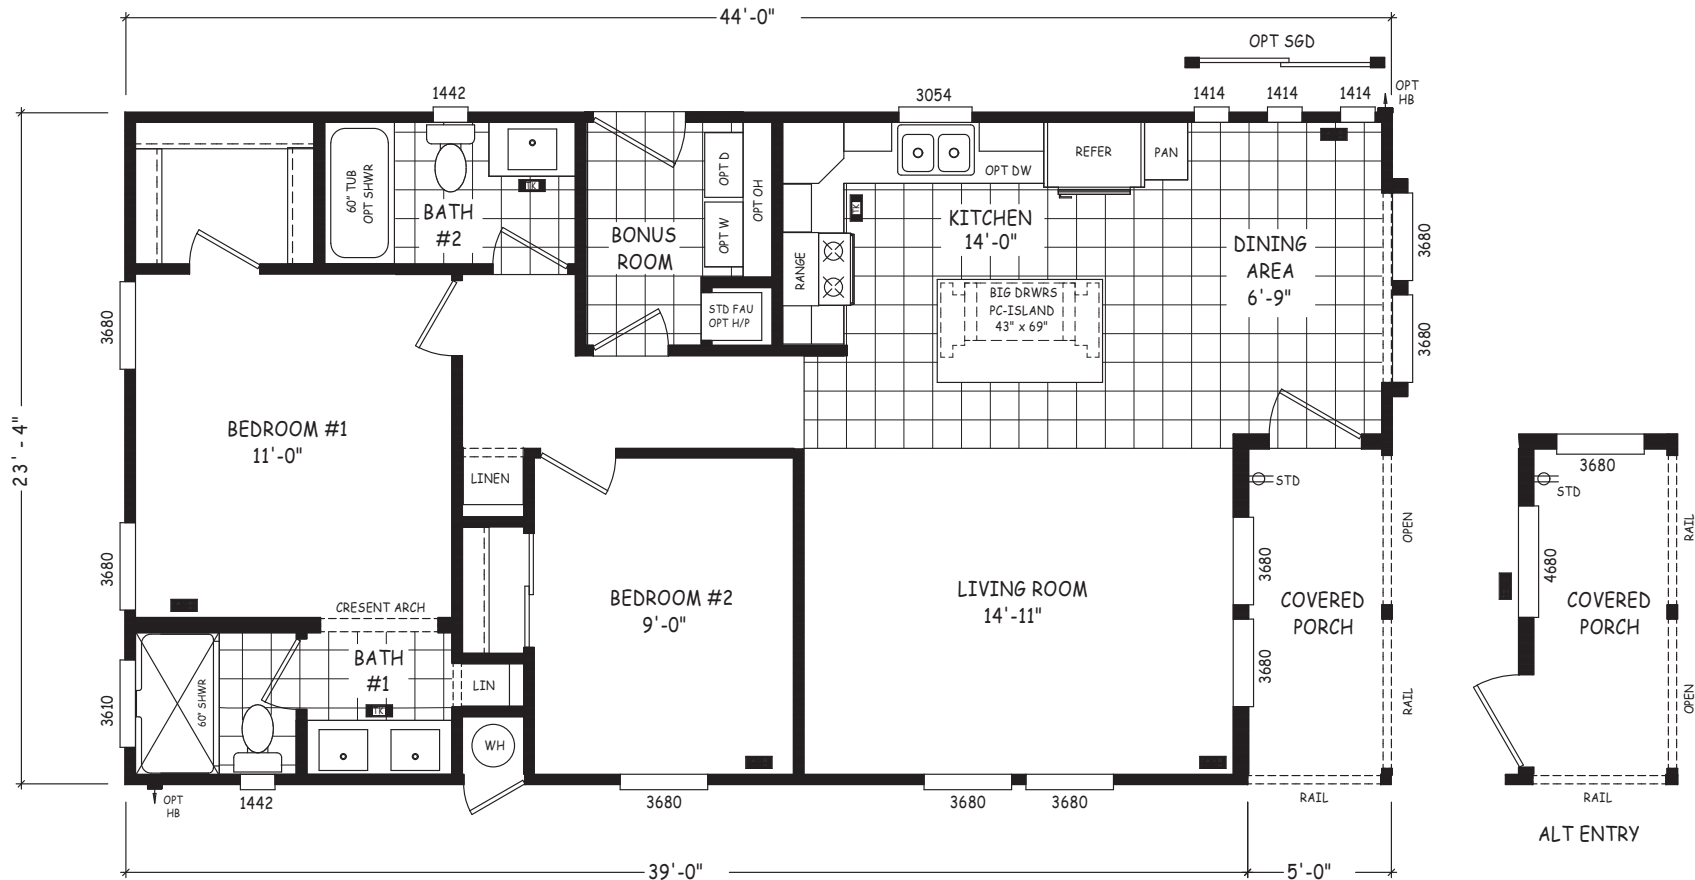

Comanche

Pinnacle Series

1,027 SQ. FT. (Approximate) 2 Bedroom, 2 Bath

Last Updated: 8-22-22

THE HOME OUTLET
890 N. Arizona Ave.
Chandler, AZ 85225

TheHomeOutletAZ.com | 1-800-965-5401

IMPORTANT: Alta Cima Corp reserves the right to modify, cancel or substitute products or features of this event at any time without prior notice or obligation. Pictures and other promotional materials are representative and may depict or contain floor plans, square footages, elevations, options, upgrades, extra design features, decorations, floor coverings, specialty light fixtures, custom paint and wall coverings, window treatments, landscaping, sound and alarm systems, furnishings, appliances, and other designer/decorator features and amenities that are not included as part of the home and/or may not be available at all locations. Home, pricing and community information is subject to change, and homes to prior sale, at any time without notice or obligation. ©2020 Alta Cima Corp. All rights reserved.