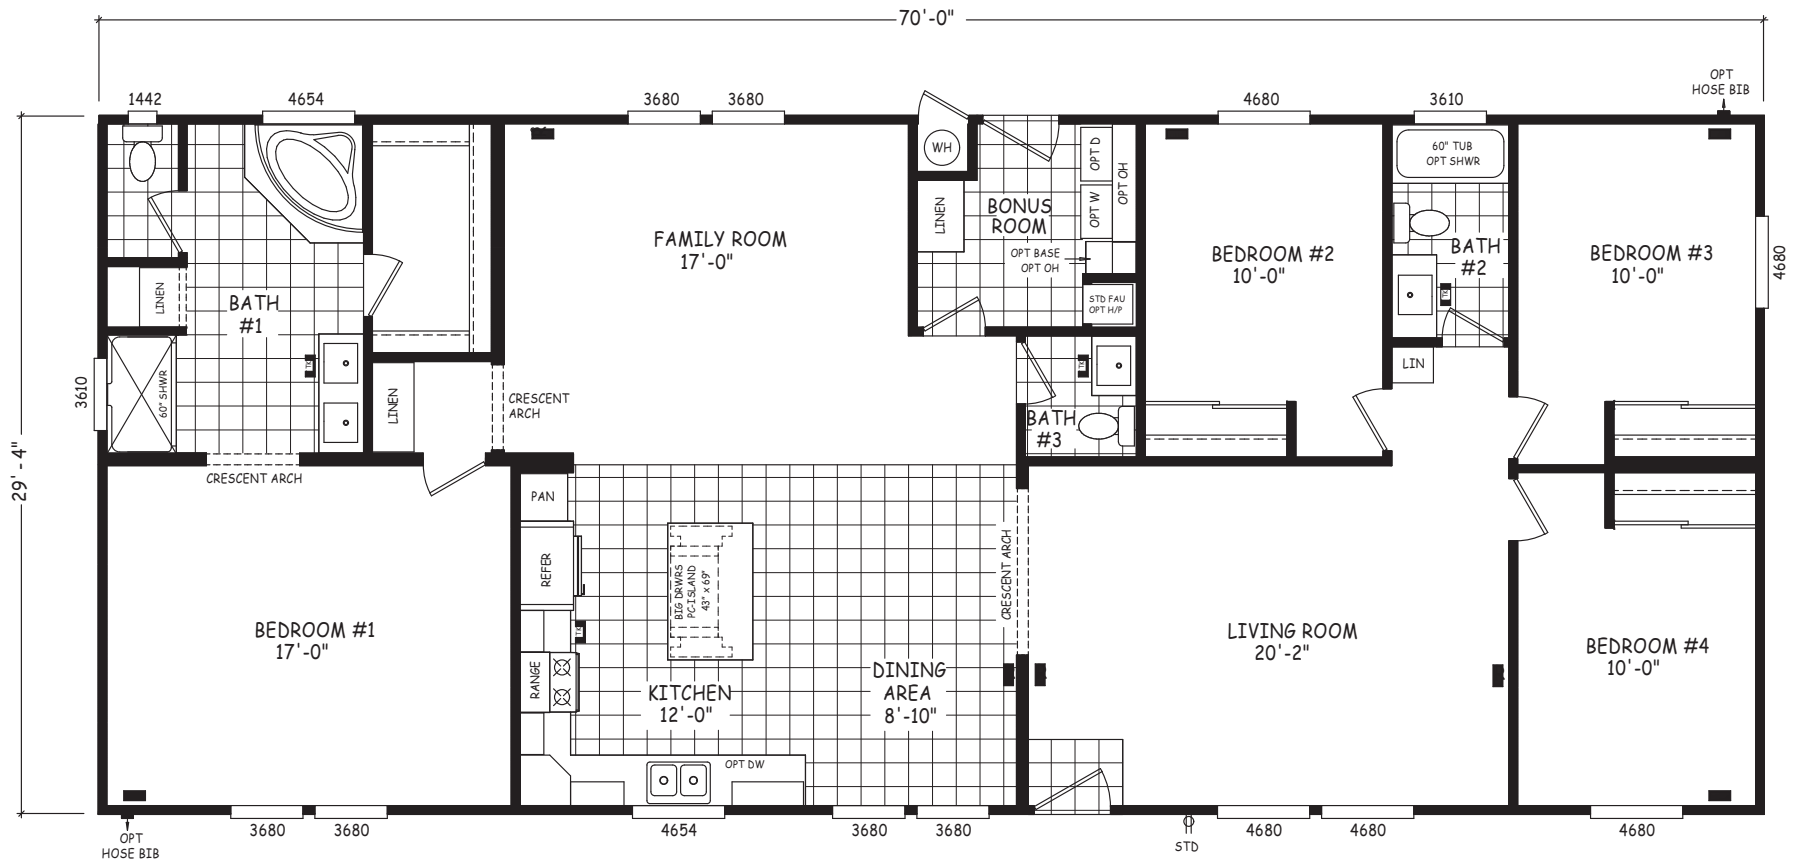

Cooke

Pinnacle Series

2,053 SQ. FT. (Approximate) 4 Bedroom, 2 Bath

Last Updated: 8-22-22

THE HOME OUTLET
890 N. Arizona Ave.
Chandler, AZ 85225

TheHomeOutletAZ.com | 1-800-965-5401

IMPORTANT: Alta Cima Corp reserves the right to modify, cancel or substitute products or features of this event at any time without prior notice or obligation. Pictures and other promotional materials are representative and may depict or contain floor plans, square footages, elevations, options, upgrades, extra design features, decorations, floor coverings, specialty light fixtures, custom paint and wall coverings, window treatments, landscaping, sound and alarm systems, furnishings, appliances, and other designer/decorator features and amenities that are not included as part of the home and/or may not be available at all locations. Home, pricing and community information is subject to change, and homes to prior sale, at any time without notice or obligation. ©2020 Alta Cima Corp. All rights reserved.