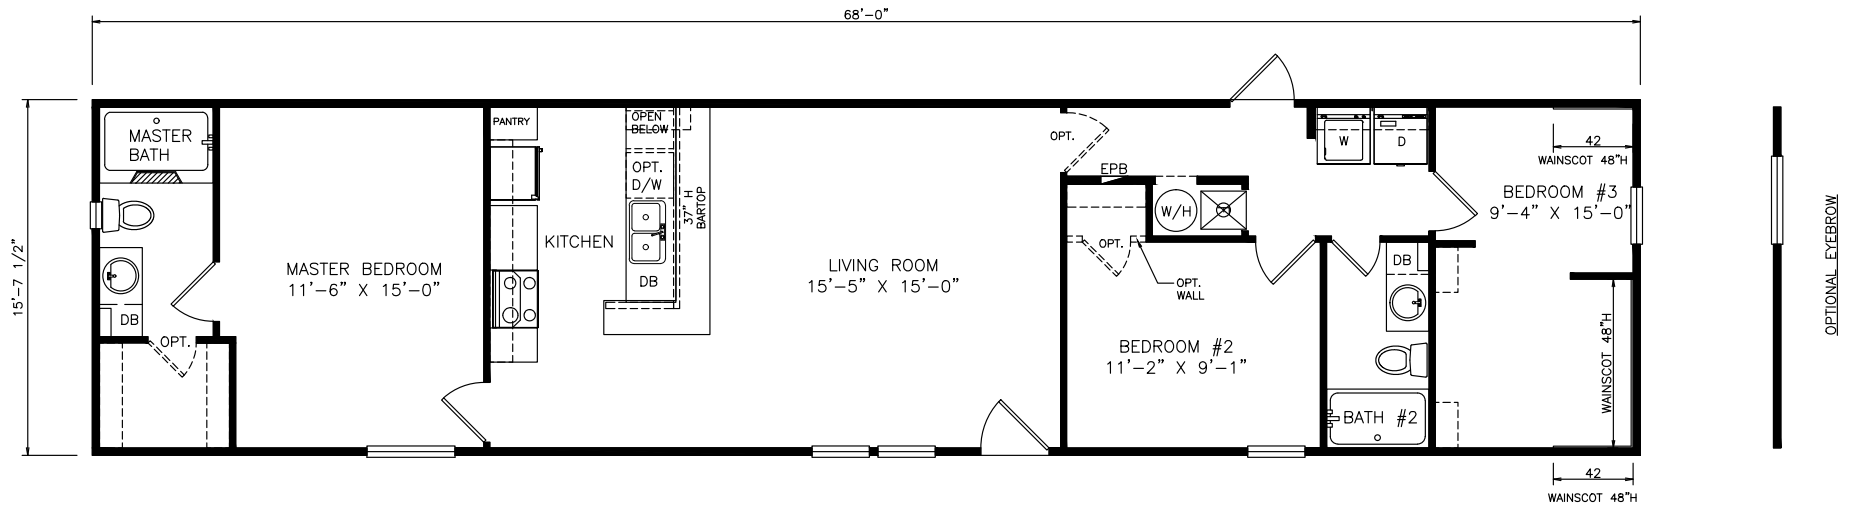

Cottage Grove

Heritage Series - Single Section

1,068 SQ. FT. (Approximate) 3 Bedrooms, 2 Baths

Last Updated: 6-22-21

THE HOME OUTLET
890 N. Arizona Ave.
Chandler, AZ 85225

TheHomeOutletAZ.com | 1-800-965-5401