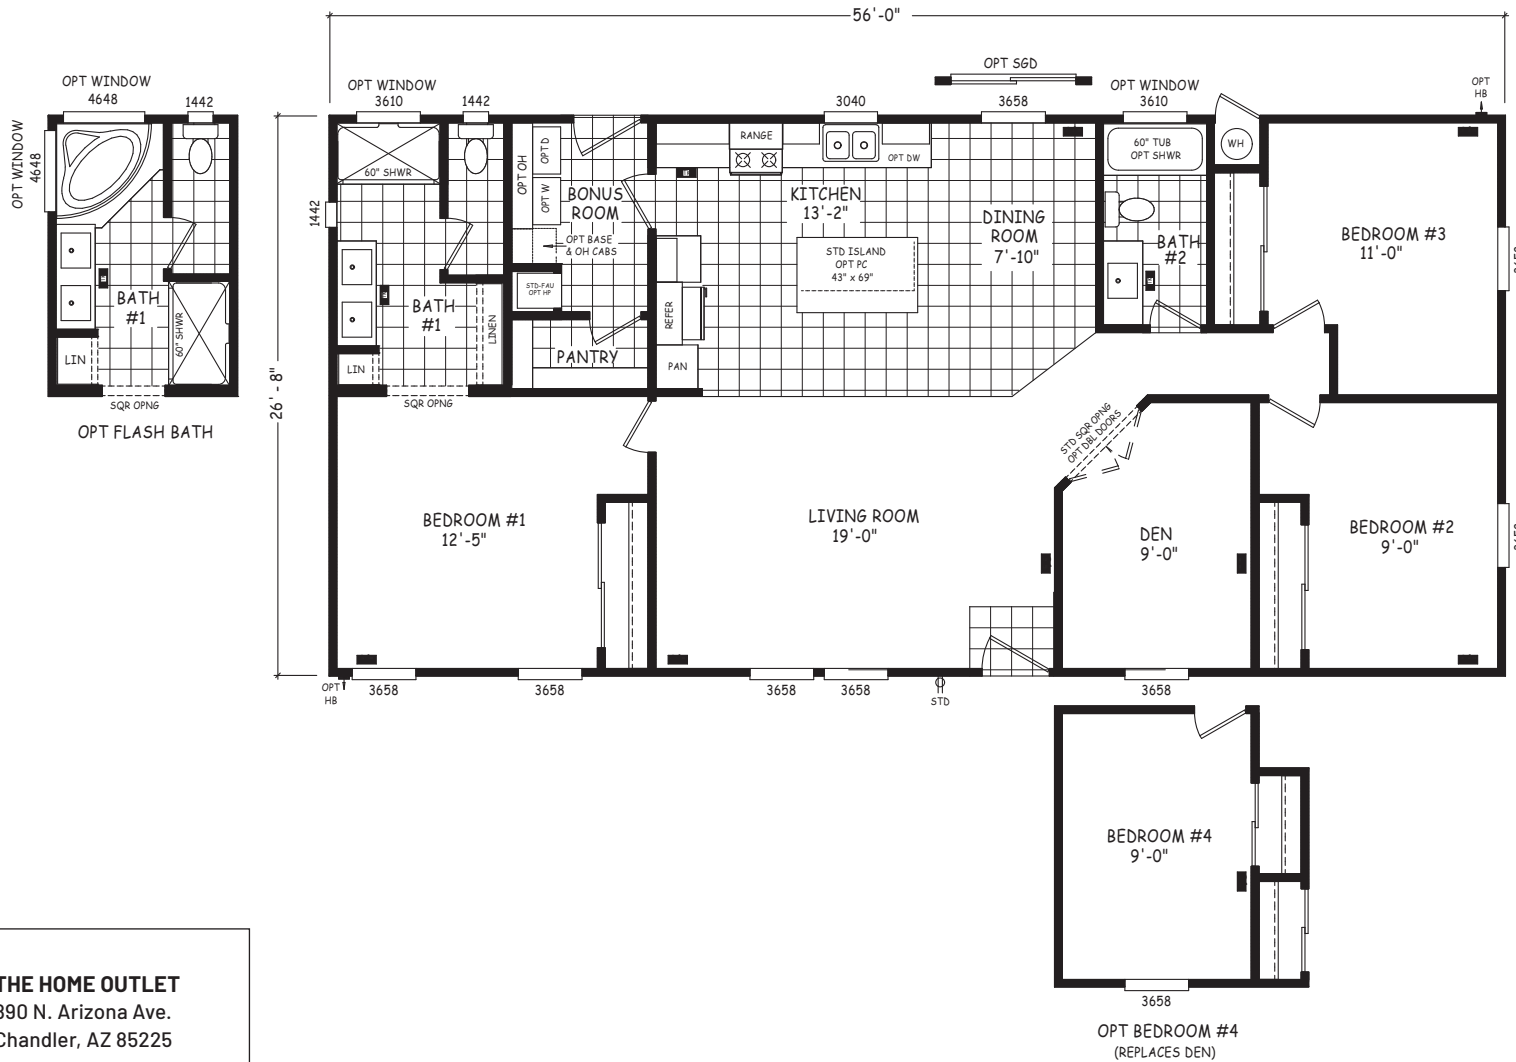

Culton

Edge Series

1,494 SQ. FT. (Approximate) 3 Bedroom, 2 Bath

Last Updated: 8-22-22

THE HOME OUTLET
 890 N. Arizona Ave.
 Chandler, AZ 85225

TheHomeOutletAZ.com | 1-800-965-5401

IMPORTANT: Alta Cima Corp reserves the right to modify, cancel or substitute products or features of this event at any time without prior notice or obligation. Pictures and other promotional materials are representative and may depict or contain floor plans, square footages, elevations, options, upgrades, extra design features, decorations, floor coverings, specialty light fixtures, custom paint and wall coverings, window treatments, landscaping, sound and alarm systems, furnishings, appliances, and other designer/decorator features and amenities that are not included as part of the home and/or may not be available at all locations. Home, pricing and community information is subject to change, and homes to prior sale, at any time without notice or obligation. ©2020 Alta Cima Corp. All rights reserved.