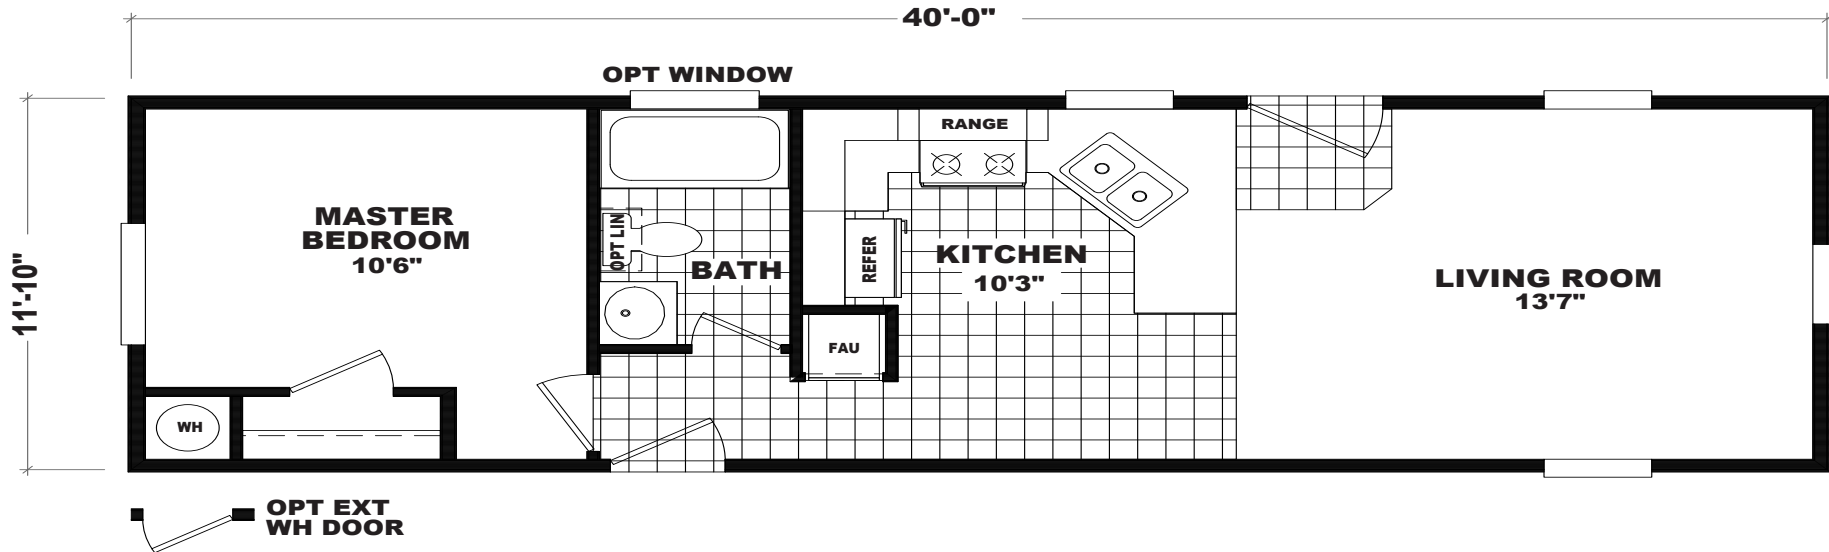

# Cushman

GS Series

466 SQ. FT. (Approximate) 1 Bedroom, 1 Bath

Last Updated: 10-30-20

**THE HOME OUTLET**  
890 N. Arizona Ave.  
Chandler, AZ 85225

**TheHomeOutletAZ.com | 1-800-965-5401**

**IMPORTANT:** Alta Cima Corp reserves the right to modify, cancel or substitute products or features of this event at any time without prior notice or obligation. Pictures and other promotional materials are representative and may depict or contain floor plans, square footages, elevations, options, upgrades, extra design features, decorations, floor coverings, specialty light fixtures, custom paint and wall coverings, window treatments, landscaping, sound and alarm systems, furnishings, appliances, and other designer/decorator features and amenities that are not included as part of the home and/or may not be available at all locations. Home, pricing and community information is subject to change, and homes to prior sale, at any time without notice or obligation. ©2020 Alta Cima Corp. All rights reserved.