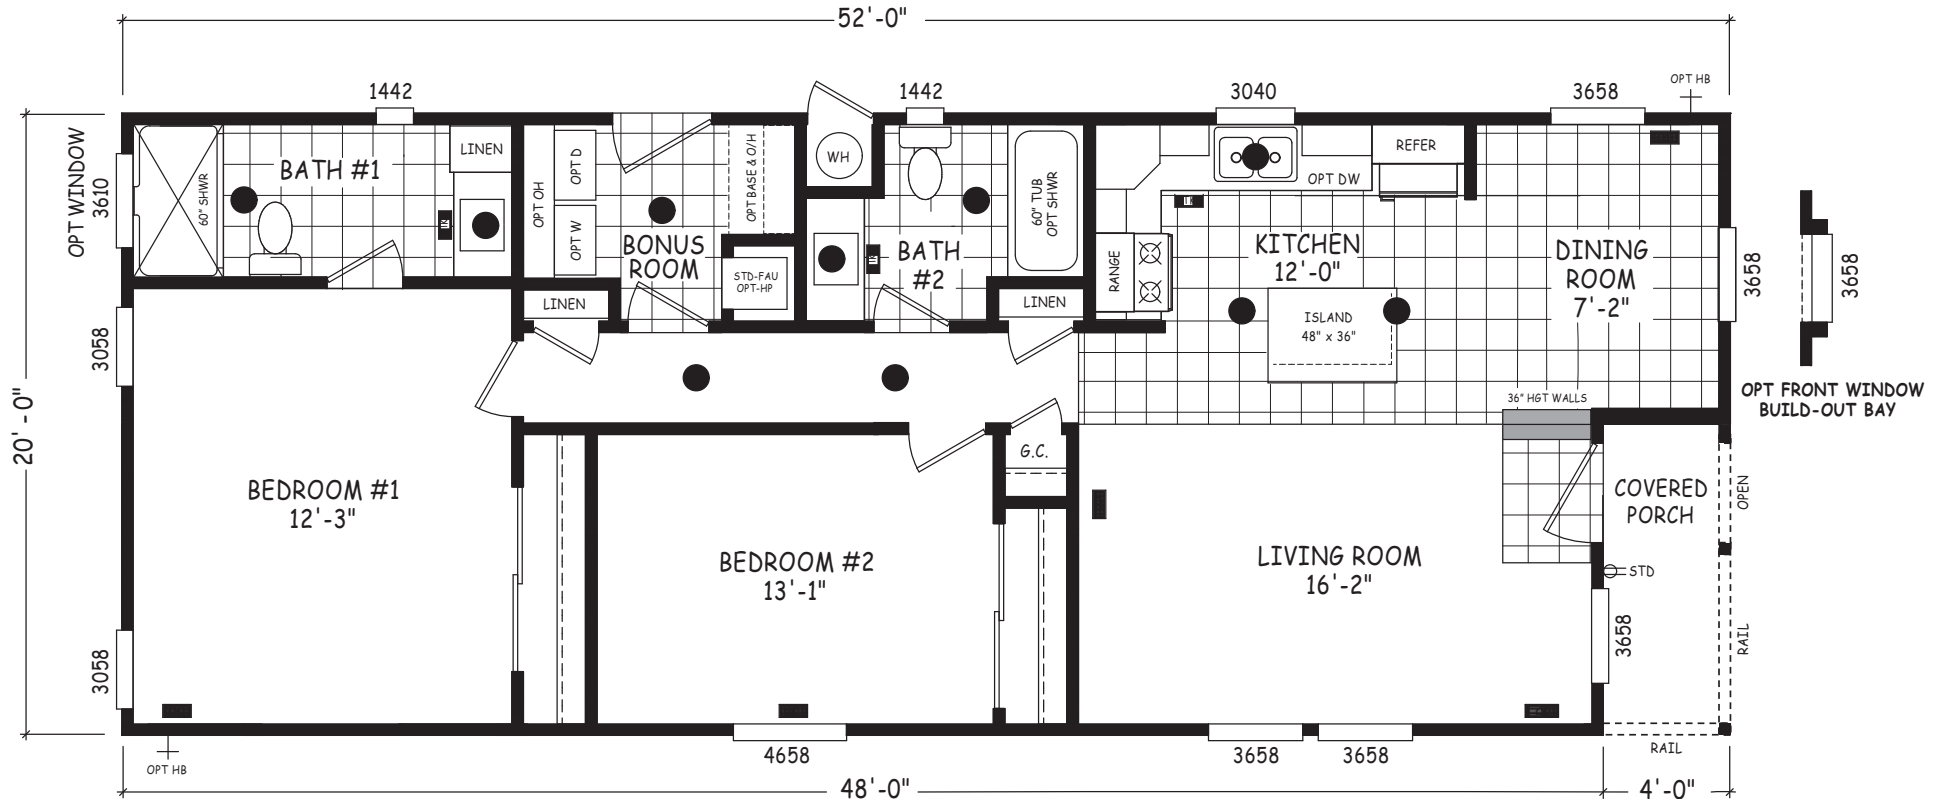

# Darlene

Edge Series

1,040 SQ. FT. (Approximate) 2 Bedroom, 2 Bath

Last Updated: 5-8-24

**THE HOME OUTLET**  
890 N. Arizona Ave.  
Chandler, AZ 85225

**TheHomeOutletAZ.com | 1-800-965-5401**

**IMPORTANT:** Alta Cima Corp reserves the right to modify, cancel or substitute products or features of this event at any time without prior notice or obligation. Pictures and other promotional materials are representative and may depict or contain floor plans, square footages, elevations, options, upgrades, extra design features, decorations, floor coverings, specialty light fixtures, custom paint and wall coverings, window treatments, landscaping, sound and alarm systems, furnishings, appliances, and other designer/decorator features and amenities that are not included as part of the home and/or may not be available at all locations. Home, pricing and community information is subject to change, and homes to prior sale, at any time without notice or obligation. ©2020 Alta Cima Corp. All rights reserved.