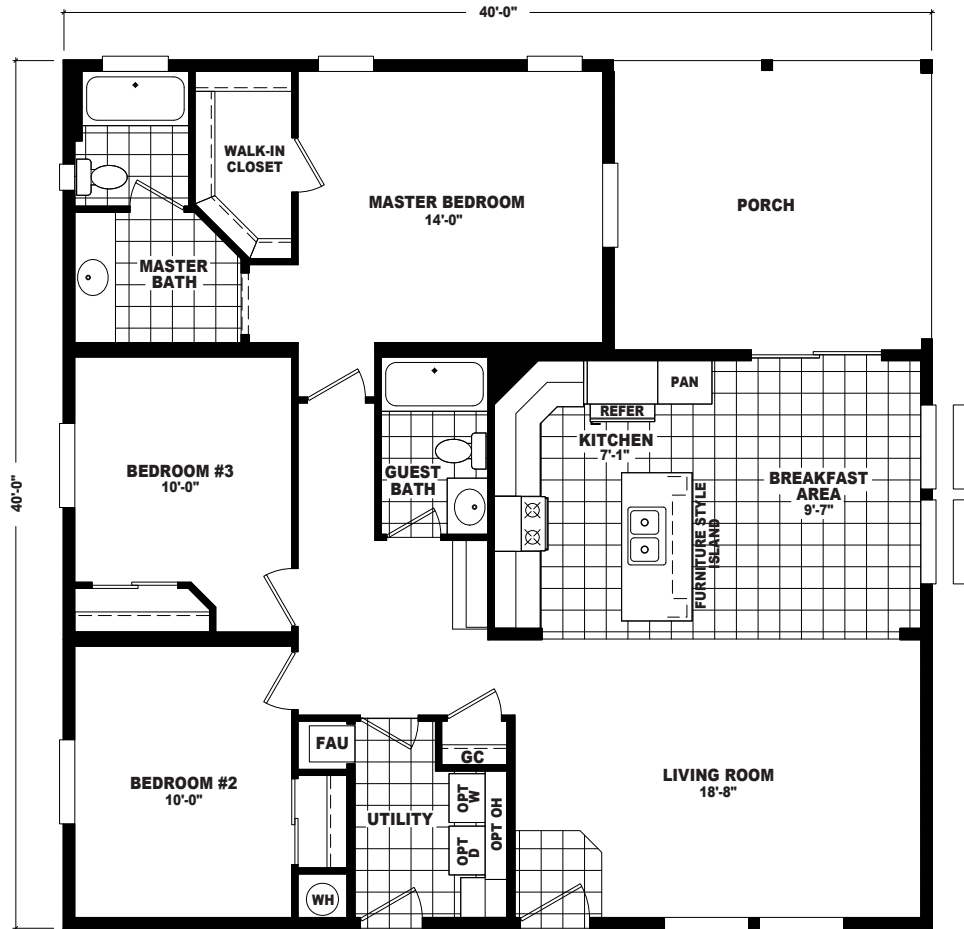

Darley

Mountain Ridge Series

3 Bedrooms, 2 Baths
Approx. 1,600 Sq. Ft.

Last Updated: 7-17-19

The Home Outlet • Tucson
890 North Arizona Avenue
Chandler, Arizona 85225

For Detailed Directions See Map On Our Website