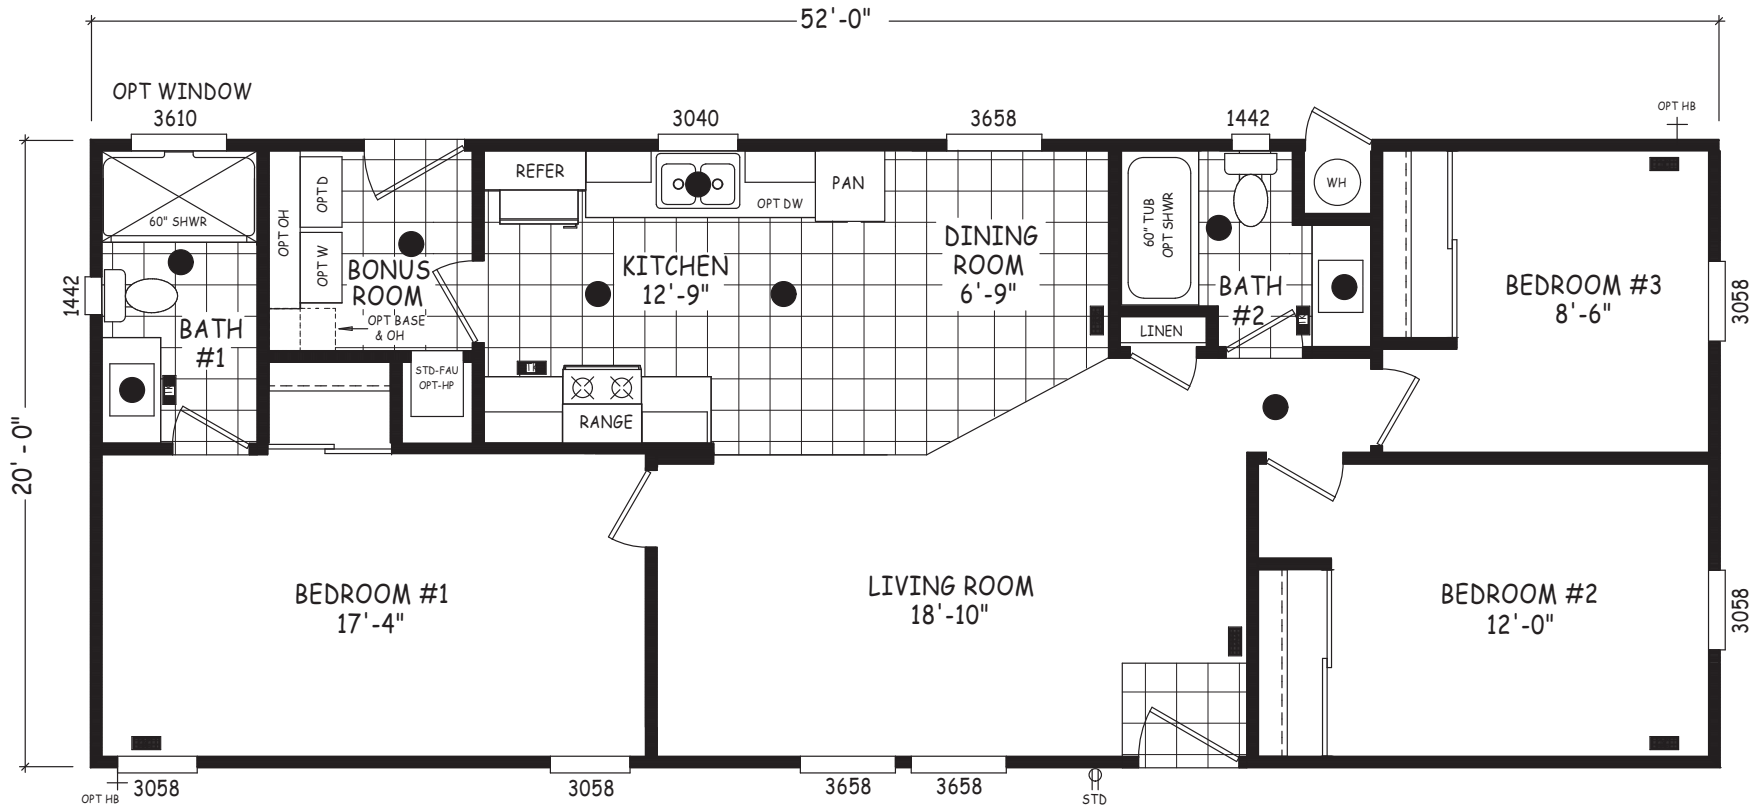

Doka

Edge Series

1,040 SQ. FT. (Approximate) 3 Bedroom, 2 Bath

Last Updated: 5-8-24

THE HOME OUTLET
890 N. Arizona Ave.
Chandler, AZ 85225

TheHomeOutletAZ.com | 1-800-965-5401

IMPORTANT: Alta Cima Corp reserves the right to modify, cancel or substitute products or features of this event at any time without prior notice or obligation. Pictures and other promotional materials are representative and may depict or contain floor plans, square footages, elevations, options, upgrades, extra design features, decorations, floor coverings, specialty light fixtures, custom paint and wall coverings, window treatments, landscaping, sound and alarm systems, furnishings, appliances, and other designer/decorator features and amenities that are not included as part of the home and/or may not be available at all locations. Home, pricing and community information is subject to change, and homes to prior sale, at any time without notice or obligation. ©2020 Alta Cima Corp. All rights reserved.