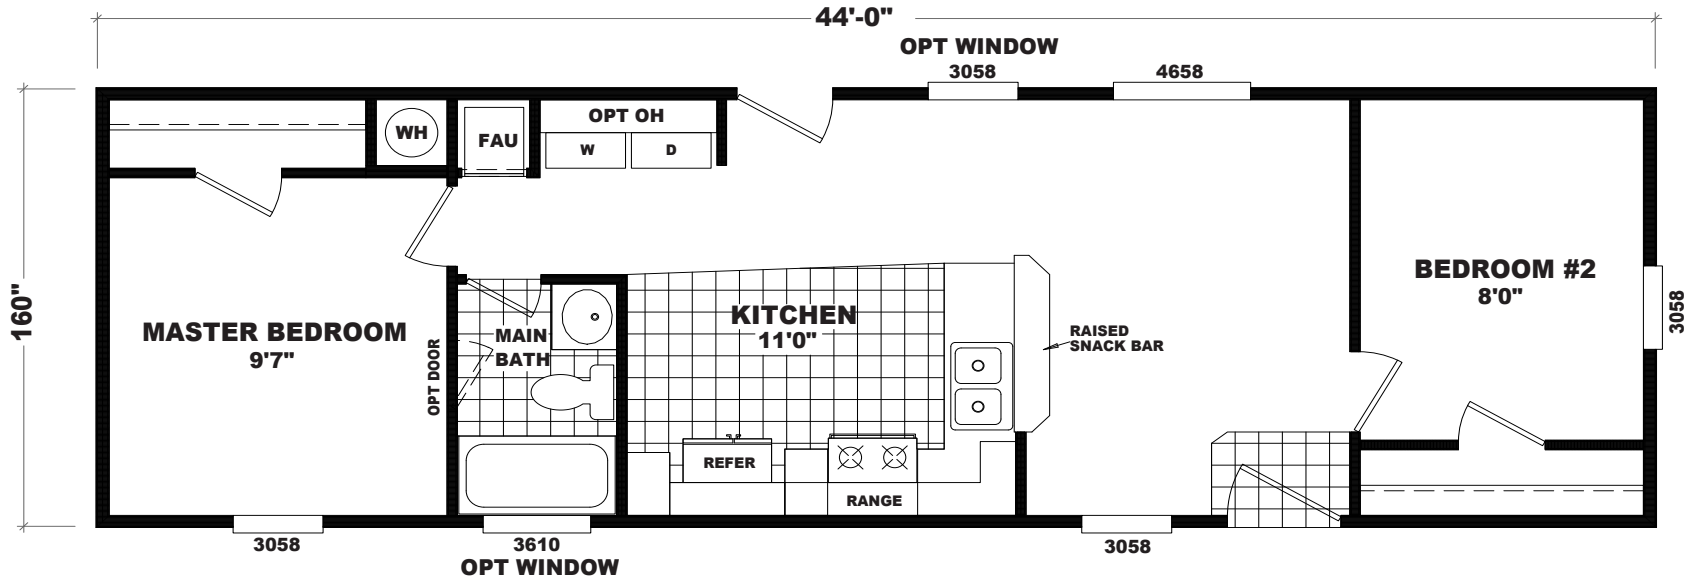

Downing

GS Series

587 SQ. FT. (Approximate) 2 Bedroom, 1 Bath

Last Updated: 10-30-20

THE HOME OUTLET
890 N. Arizona Ave.
Chandler, AZ 85225

TheHomeOutletAZ.com | 1-800-965-5401

IMPORTANT: Alta Cima Corp reserves the right to modify, cancel or substitute products or features of this event at any time without prior notice or obligation. Pictures and other promotional materials are representative and may depict or contain floor plans, square footages, elevations, options, upgrades, extra design features, decorations, floor coverings, specialty light fixtures, custom paint and wall coverings, window treatments, landscaping, sound and alarm systems, furnishings, appliances, and other designer/decorator features and amenities that are not included as part of the home and/or may not be available at all locations. Home, pricing and community information is subject to change, and homes to prior sale, at any time without notice or obligation. ©2020 Alta Cima Corp. All rights reserved.