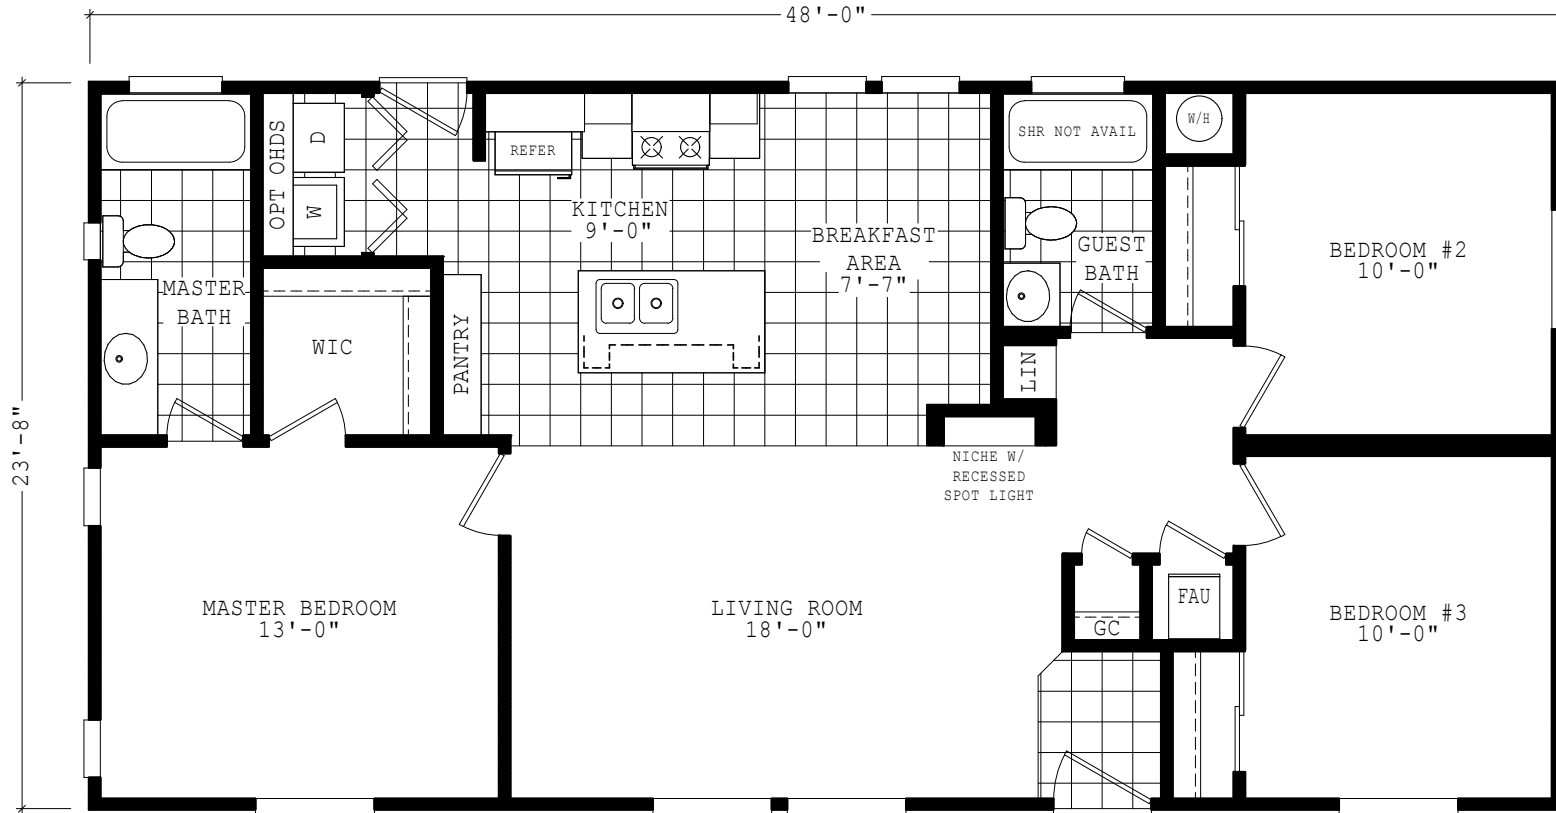

Edie

Sierra Value Series

1,136 SQ. FT. (Approximate) 3 Bedrooms, 2 Baths

Last Updated: 9-1-22

THE HOME OUTLET
890 N. Arizona Ave.
Chandler, AZ 85225

TheHomeOutletAZ.com | 1-800-965-5401

IMPORTANT: Alta Cima Corp reserves the right to modify, cancel or substitute products or features of this event at any time without prior notice or obligation. Pictures and other promotional materials are representative and may depict or contain floor plans, square footages, elevations, options, upgrades, extra design features, decorations, floor coverings, specialty light fixtures, custom paint and wall coverings, window treatments, landscaping, sound and alarm systems, furnishings, appliances, and other designer/decorator features and amenities that are not included as part of the home and/or may not be available at all locations. Home, pricing and community information is subject to change, and homes to prior sale, at any time without notice or obligation. ©2020 Alta Cima Corp. All rights reserved.