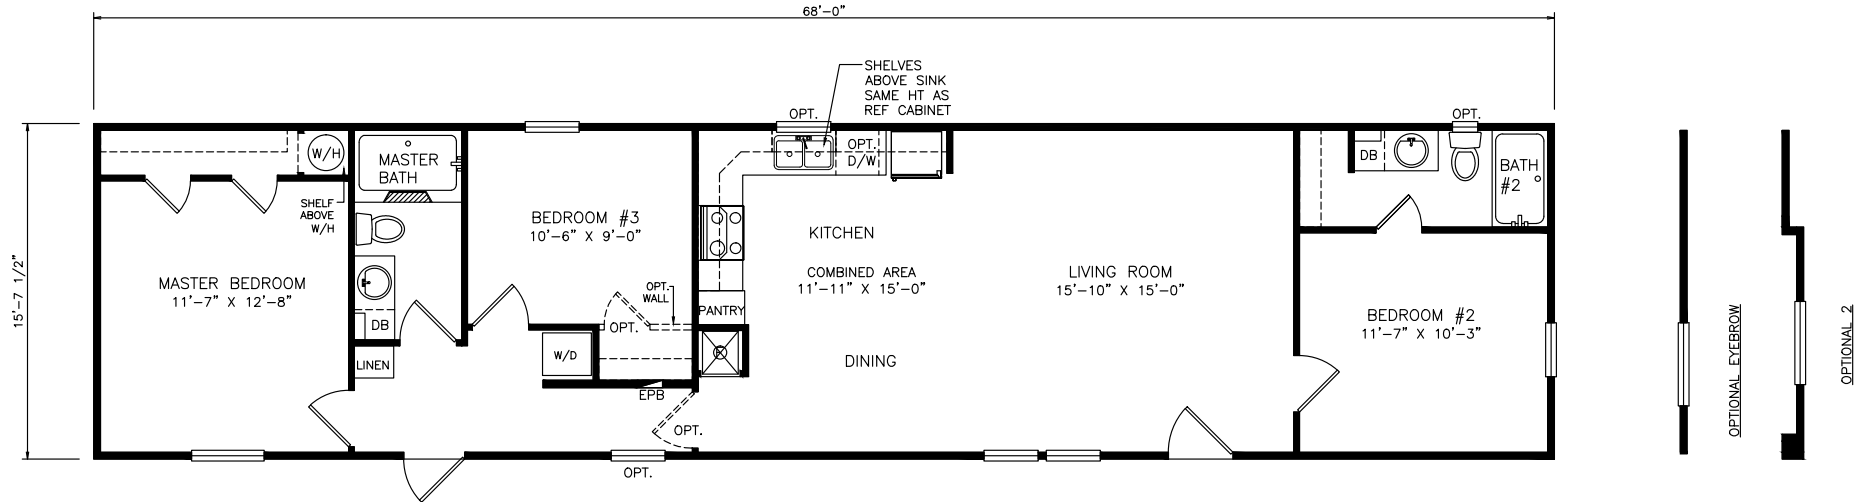

Elana

Classic Series - Single Section

1,068 SQ. FT. (Approximate) 3 Bedrooms, 2 Baths

Last Updated: 6-14-21

THE HOME OUTLET
890 N. Arizona Ave.
Chandler, AZ 85225

TheHomeOutletAZ.com | 1-800-965-5401

IMPORTANT: Alta Cima Corp reserves the right to modify, cancel or substitute products or features of this event at any time without prior notice or obligation. Pictures and other promotional materials are representative and may depict or contain floor plans, square footages, elevations, options, upgrades, extra design features, decorations, floor coverings, specialty light fixtures, custom paint and wall coverings, window treatments, landscaping, sound and alarm systems, furnishings, appliances, and other designer/decorator features and amenities that are not included as part of the home and/or may not be available at all locations. Home, pricing and community information is subject to change, and homes to prior sale, at any time without notice or obligation. ©2020 Alta Cima Corp. All rights reserved.