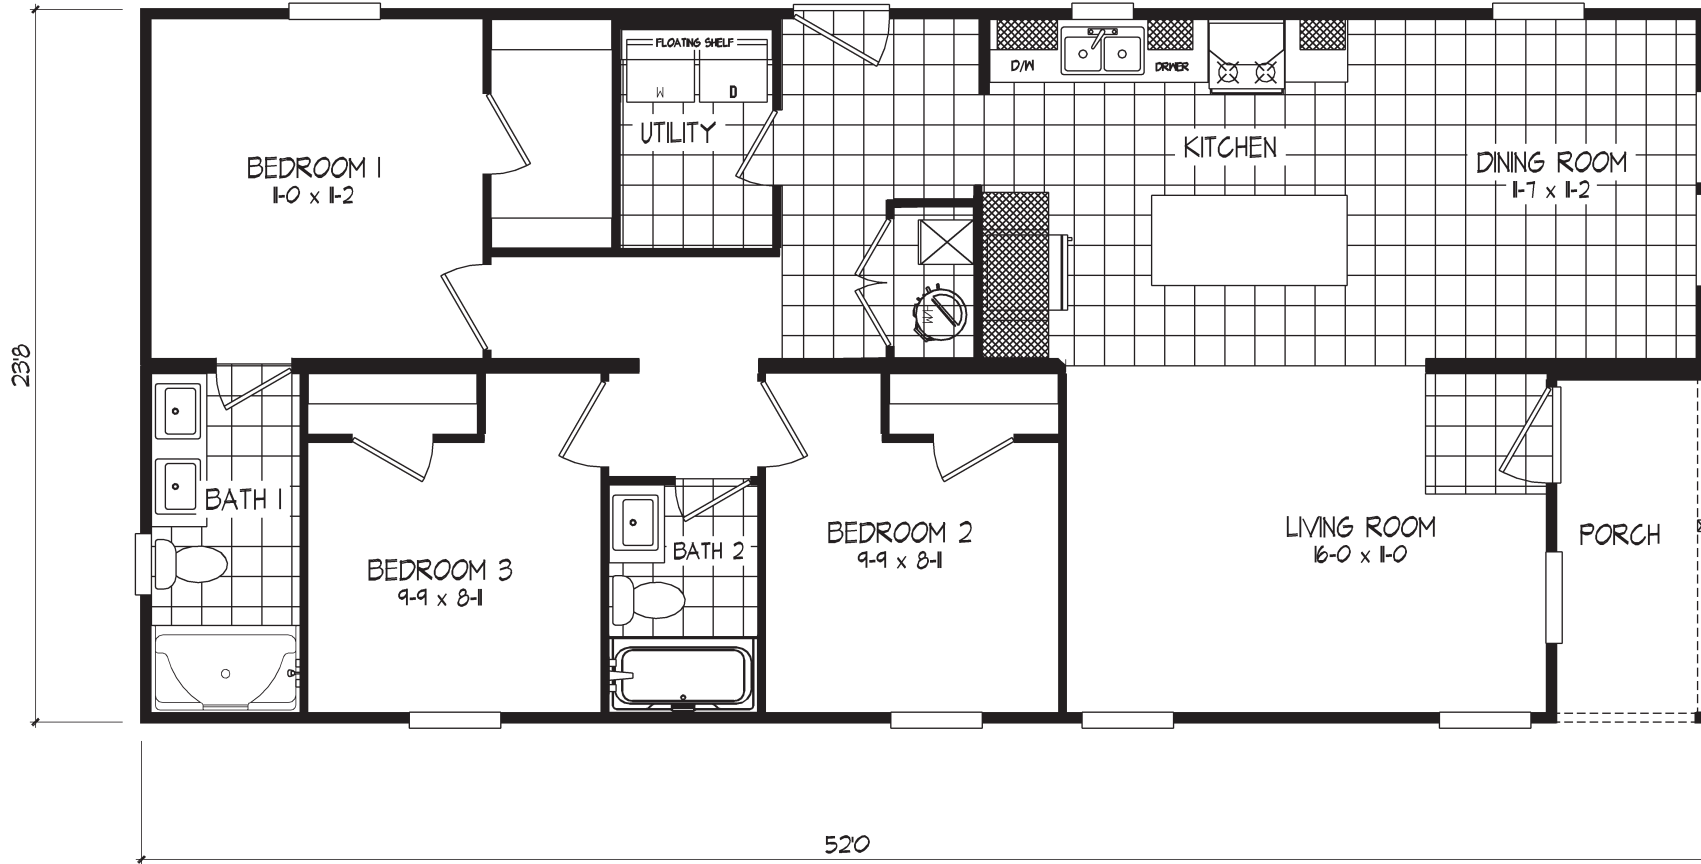

Elworth

Tempo Porch Series - Multi Section

1,231 SQ. FT. (Approximate) 3 Bedroom, 2 Bath

Last Updated: 6-13-24

THE HOME OUTLET
890 N. Arizona Ave.
Chandler, AZ 85225

TheHomeOutletAZ.com | 1-800-965-5401

IMPORTANT: Alta Cima Corp reserves the right to modify, cancel or substitute products or features of this event at any time without prior notice or obligation. Pictures and other promotional materials are representative and may depict or contain floor plans, square footages, elevations, options, upgrades, extra design features, decorations, floor coverings, specialty light fixtures, custom paint and wall coverings, window treatments, landscaping, sound and alarm systems, furnishings, appliances, and other designer/decorator features and amenities that are not included as part of the home and/or may not be available at all locations. Home, pricing and community information is subject to change, and homes to prior sale, at any time without notice or obligation. ©2020 Alta Cima Corp. All rights reserved.