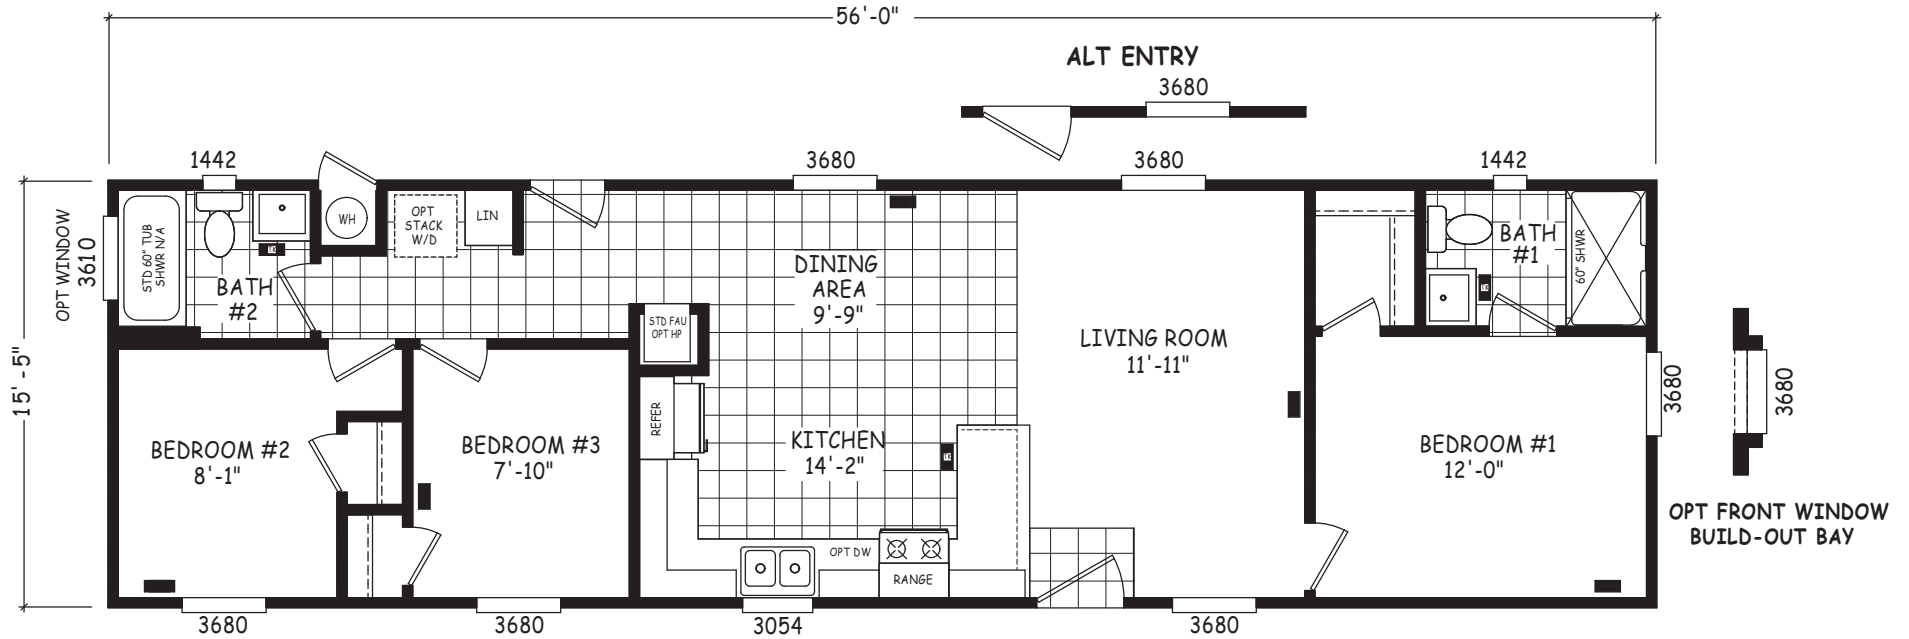

# Glendive

Encore Single Wide Series

864 SQ. FT. (Approximate) 3 Bedroom, 2 Bath

Last Updated: 12-8-22

**THE HOME OUTLET**  
890 N. Arizona Ave.  
Chandler, AZ 85225

**TheHomeOutletAZ.com | 1-800-965-5401**