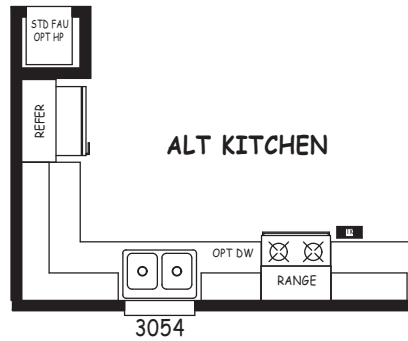

# Glendive

Encore Single Wide Series

864 SQ. FT. (Approximate) 3 Bedroom, 2 Bath

Last Updated: 12-8-22

**THE HOME OUTLET**  
890 N. Arizona Ave.  
Chandler, AZ 85225

**TheHomeOutletAZ.com | 1-800-965-5401**