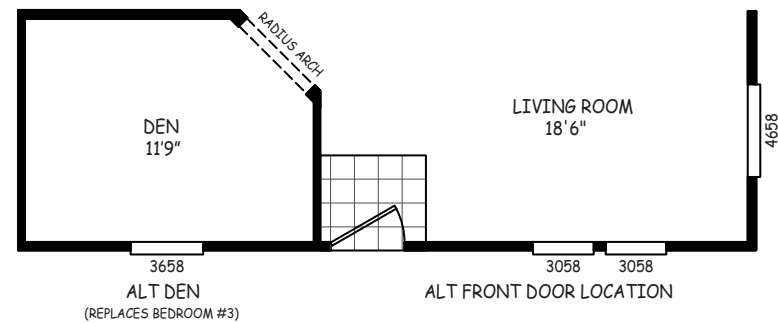

Glenmore

GS Series

1,077 SQ. FT. (Approximate) 3 Bedroom, 2 Bath

Last Updated: 10-30-20

THE HOME OUTLET
890 N. Arizona Ave.
Chandler, AZ 85225

TheHomeOutletAZ.com | 1-800-965-5401

IMPORTANT: Alta Cima Corp reserves the right to modify, cancel or substitute products or features of this event at any time without prior notice or obligation. Pictures and other promotional materials are representative and may depict or contain floor plans, square footages, elevations, options, upgrades, extra design features, decorations, floor coverings, specialty light fixtures, custom paint and wall coverings, window treatments, landscaping, sound and alarm systems, furnishings, appliances, and other designer/decorator features and amenities that are not included as part of the home and/or may not be available at all locations. Home, pricing and community information is subject to change, and homes to prior sale, at any time without notice or obligation. ©2020 Alta Cima Corp. All rights reserved.