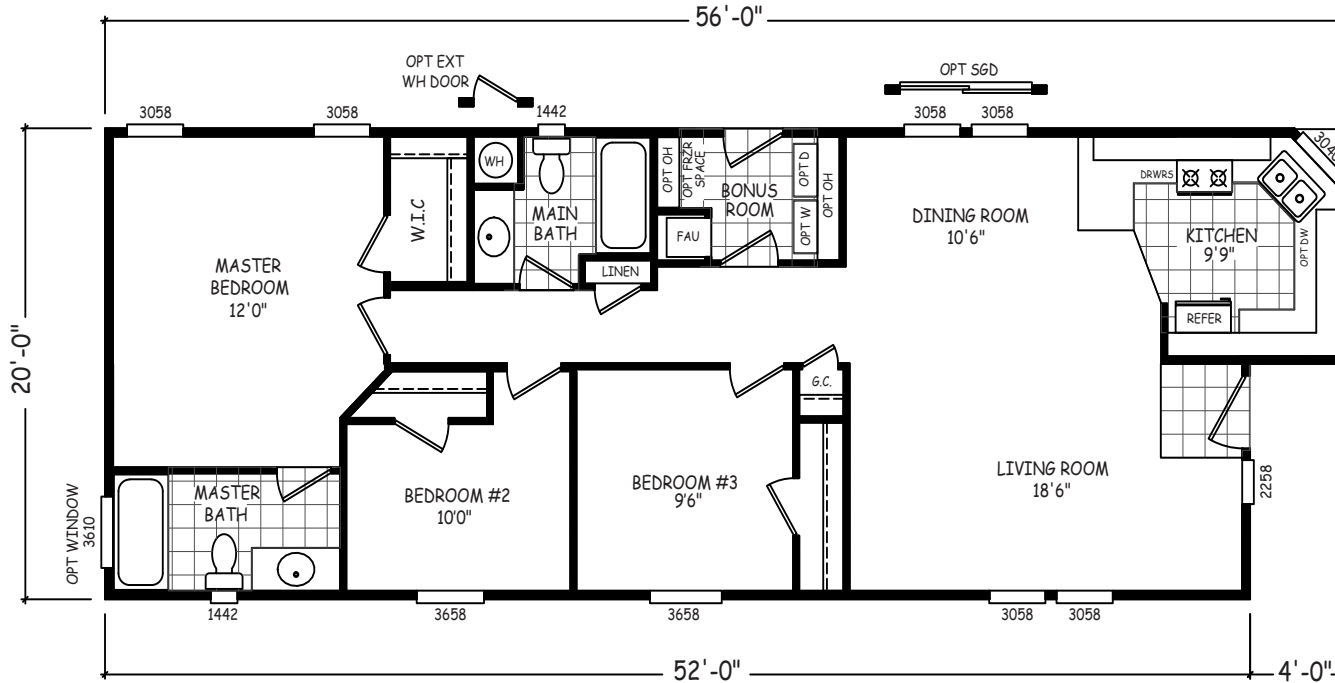

Glenmore

GS Series

1,077 SQ. FT. (Approximate) 3 Bedroom, 2 Bath

Last Updated: 10-30-20

THE HOME OUTLET
890 N. Arizona Ave.
Chandler, AZ 85225

TheHomeOutletAZ.com | 1-800-965-5401

IMPORTANT: Alta Cima Corp reserves the right to modify, cancel or substitute products or features of this event at any time without prior notice or obligation. Pictures and other promotional materials are representative and may depict or contain floor plans, square footages, elevations, options, upgrades, extra design features, decorations, floor coverings, specialty light fixtures, custom paint and wall coverings, window treatments, landscaping, sound and alarm systems, furnishings, appliances, and other designer/decorator features and amenities that are not included as part of the home and/or may not be available at all locations. Home, pricing and community information is subject to change, and homes to prior sale, at any time without notice or obligation. ©2020 Alta Cima Corp. All rights reserved.