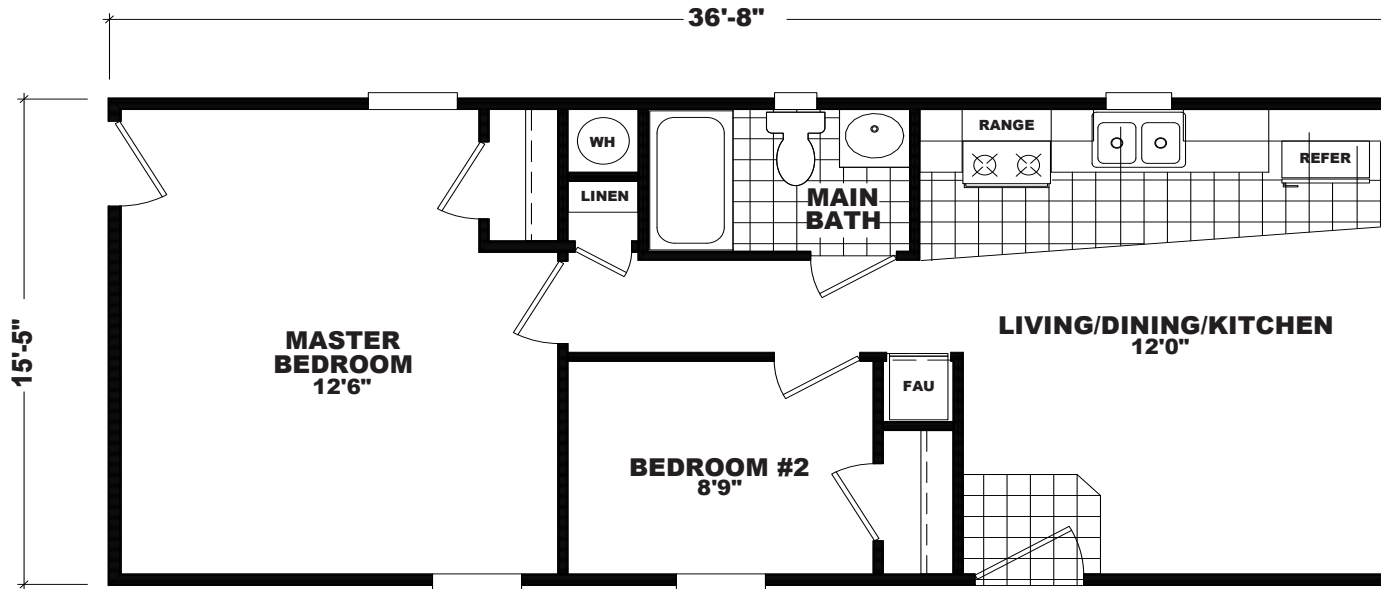

Goodall

GS Series

565 SQ. FT. (Approximate) 2 Bedroom, 1 Bath

Last Updated: 10-30-20

ALT DEN

THE HOME OUTLET
890 N. Arizona Ave.
Chandler, AZ 85225

TheHomeOutletAZ.com | 1-800-965-5401

IMPORTANT: Alta Cima Corp reserves the right to modify, cancel or substitute products or features of this event at any time without prior notice or obligation. Pictures and other promotional materials are representative and may depict or contain floor plans, square footages, elevations, options, upgrades, extra design features, decorations, floor coverings, specialty light fixtures, custom paint and wall coverings, window treatments, landscaping, sound and alarm systems, furnishings, appliances, and other designer/decorator features and amenities that are not included as part of the home and/or may not be available at all locations. Home, pricing and community information is subject to change, and homes to prior sale, at any time without notice or obligation. ©2020 Alta Cima Corp. All rights reserved.