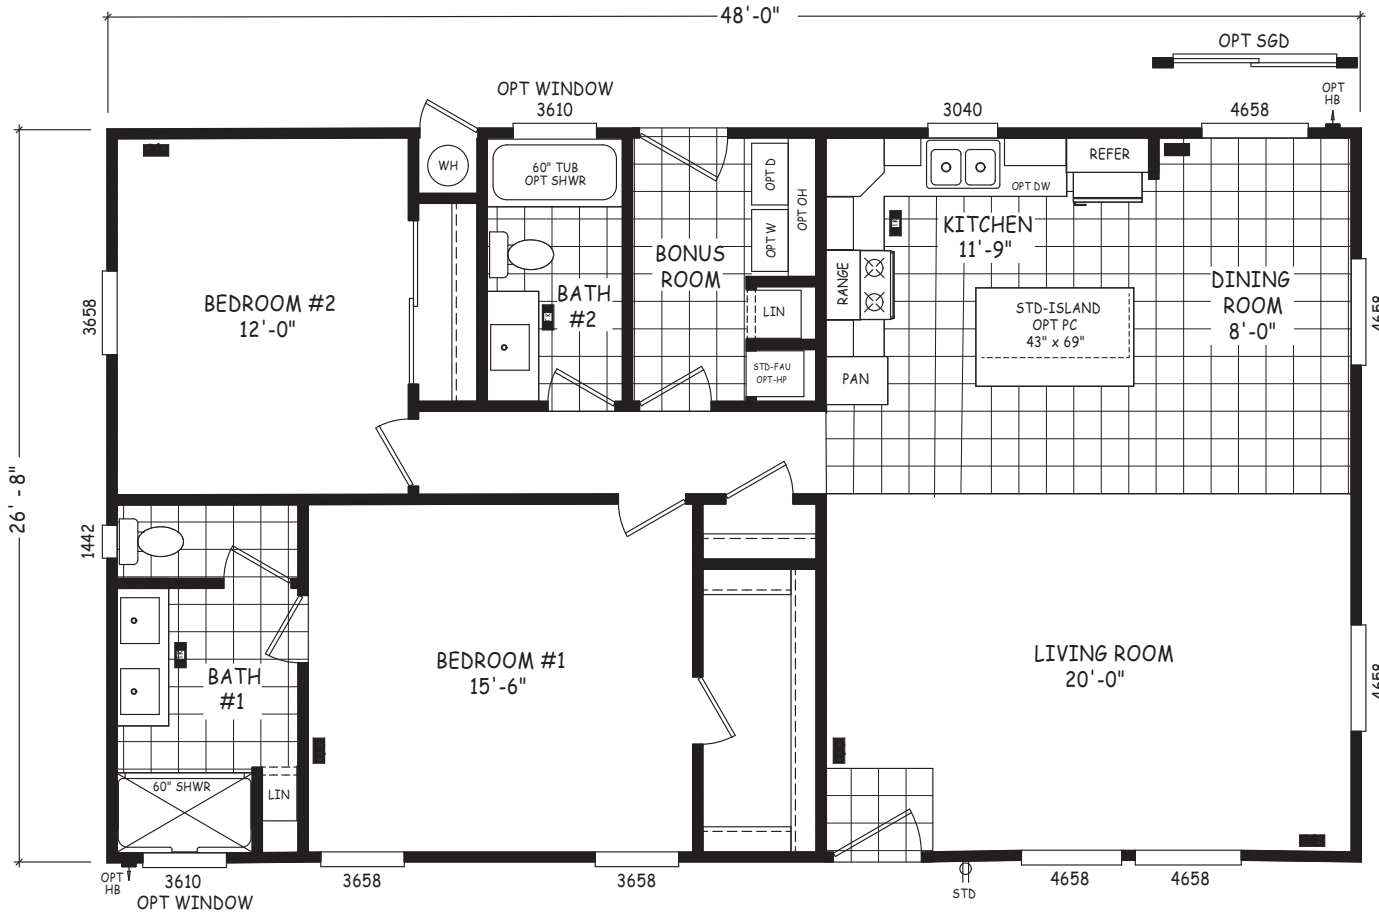

# Helmville

Edge Series

1,280 SQ. FT. (Approximate) 2 Bedroom, 2 Bath

Last Updated: 8-22-22

**THE HOME OUTLET**  
 890 N. Arizona Ave.  
 Chandler, AZ 85225

**TheHomeOutletAZ.com | 1-800-965-5401**

**IMPORTANT:** Alta Cima Corp reserves the right to modify, cancel or substitute products or features of this event at any time without prior notice or obligation. Pictures and other promotional materials are representative and may depict or contain floor plans, square footages, elevations, options, upgrades, extra design features, decorations, floor coverings, specialty light fixtures, custom paint and wall coverings, window treatments, landscaping, sound and alarm systems, furnishings, appliances, and other designer/decorator features and amenities that are not included as part of the home and/or may not be available at all locations. Home, pricing and community information is subject to change, and homes to prior sale, at any time without notice or obligation. ©2020 Alta Cima Corp. All rights reserved.