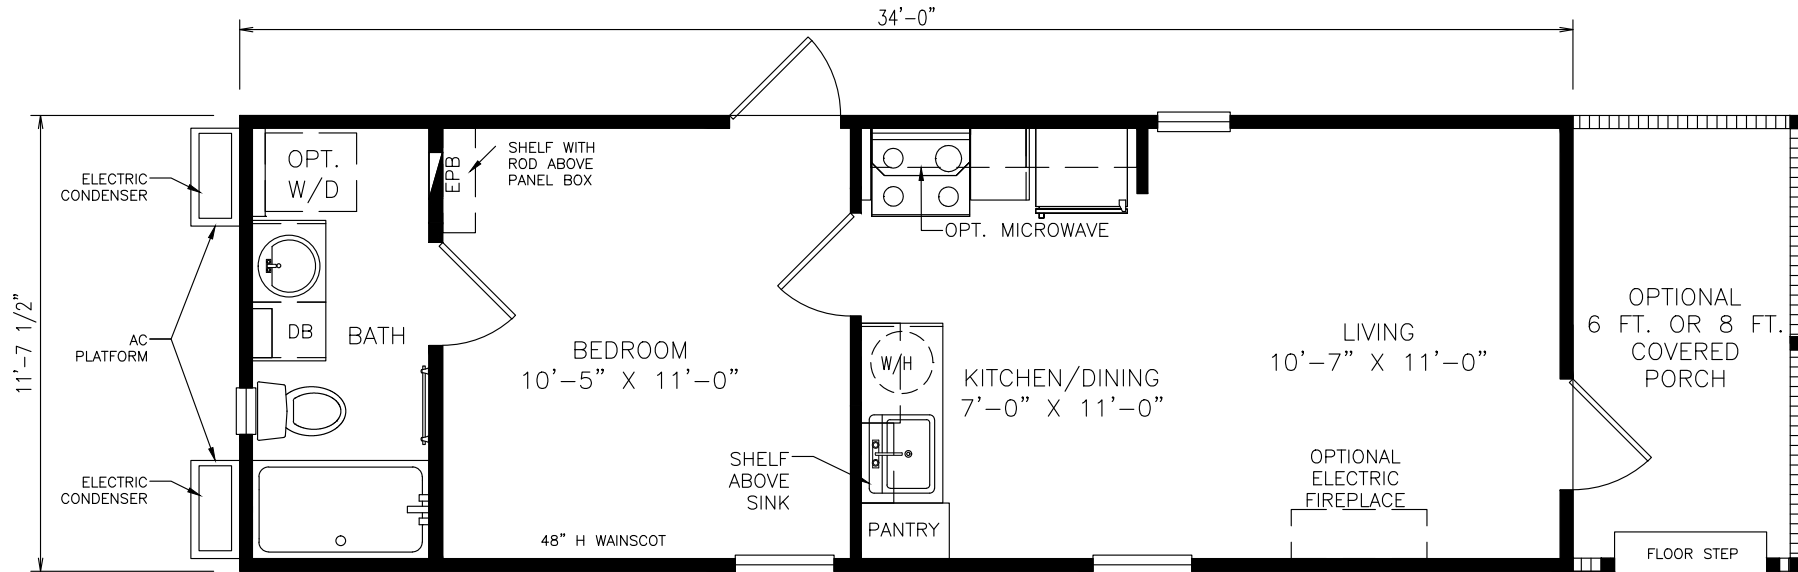

Hurley

Select Series - Single Section

395 SQ. FT. (Approximate) 1 Bedroom, 1 Bath

Last Updated: 6-1-22

THE HOME OUTLET
890 N. Arizona Ave.
Chandler, AZ 85225

TheHomeOutletAZ.com | 1-800-965-5401

IMPORTANT: Alta Cima Corp reserves the right to modify, cancel or substitute products or features of this event at any time without prior notice or obligation. Pictures and other promotional materials are representative and may depict or contain floor plans, square footages, elevations, options, upgrades, extra design features, decorations, floor coverings, specialty light fixtures, custom paint and wall coverings, window treatments, landscaping, sound and alarm systems, furnishings, appliances, and other designer/decorator features and amenities that are not included as part of the home and/or may not be available at all locations. Home, pricing and community information is subject to change, and homes to prior sale, at any time without notice or obligation. ©2020 Alta Cima Corp. All rights reserved.