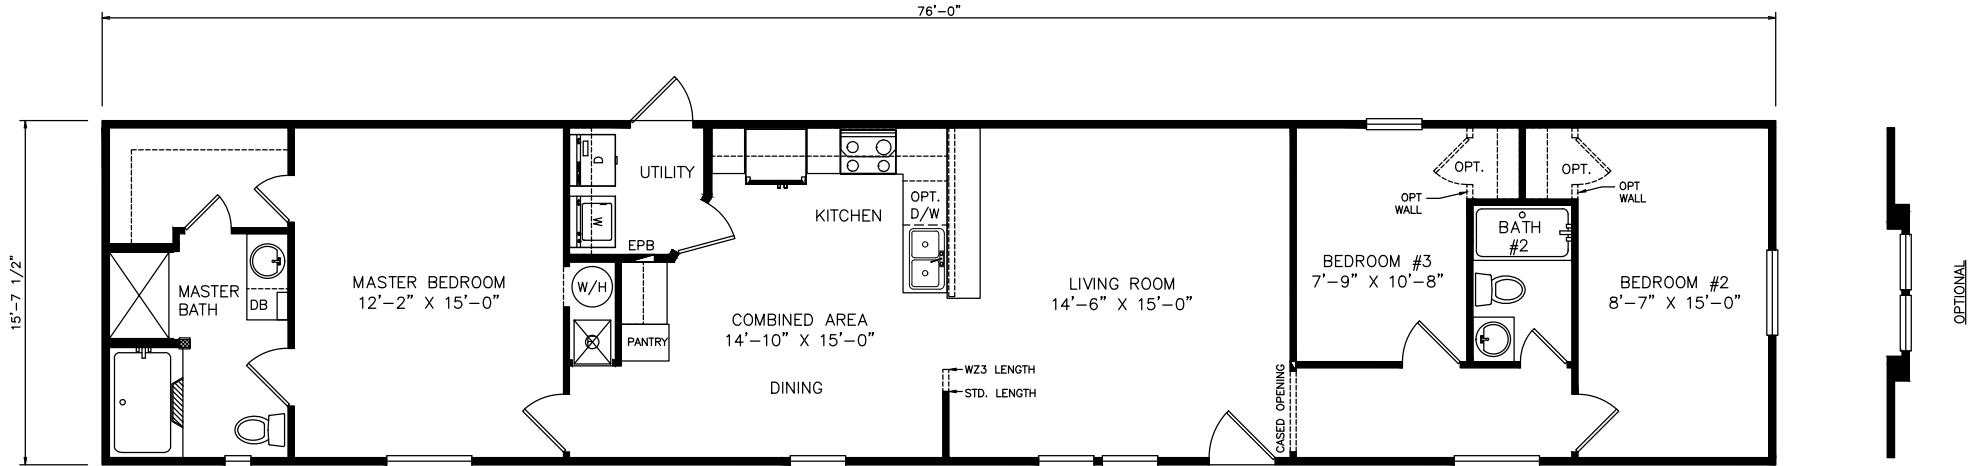

Ida

Heritage Series - Single Section

1,193 SQ. FT. (Approximate) 3 Bedrooms, 2 Baths

Last Updated: 6-22-21

THE HOME OUTLET
890 N. Arizona Ave.
Chandler, AZ 85225

TheHomeOutletAZ.com | 1-800-965-5401

IMPORTANT: Alta Cima Corp reserves the right to modify, cancel or substitute products or features of this event at any time without prior notice or obligation. Pictures and other promotional materials are representative and may depict or contain floor plans, square footages, elevations, options, upgrades, extra design features, decorations, floor coverings, specialty light fixtures, custom paint and wall coverings, window treatments, landscaping, sound and alarm systems, furnishings, appliances, and other designer/decorator features and amenities that are not included as part of the home and/or may not be available at all locations. Home, pricing and community information is subject to change, and homes to prior sale, at any time without notice or obligation. ©2020 Alta Cima Corp. All rights reserved.