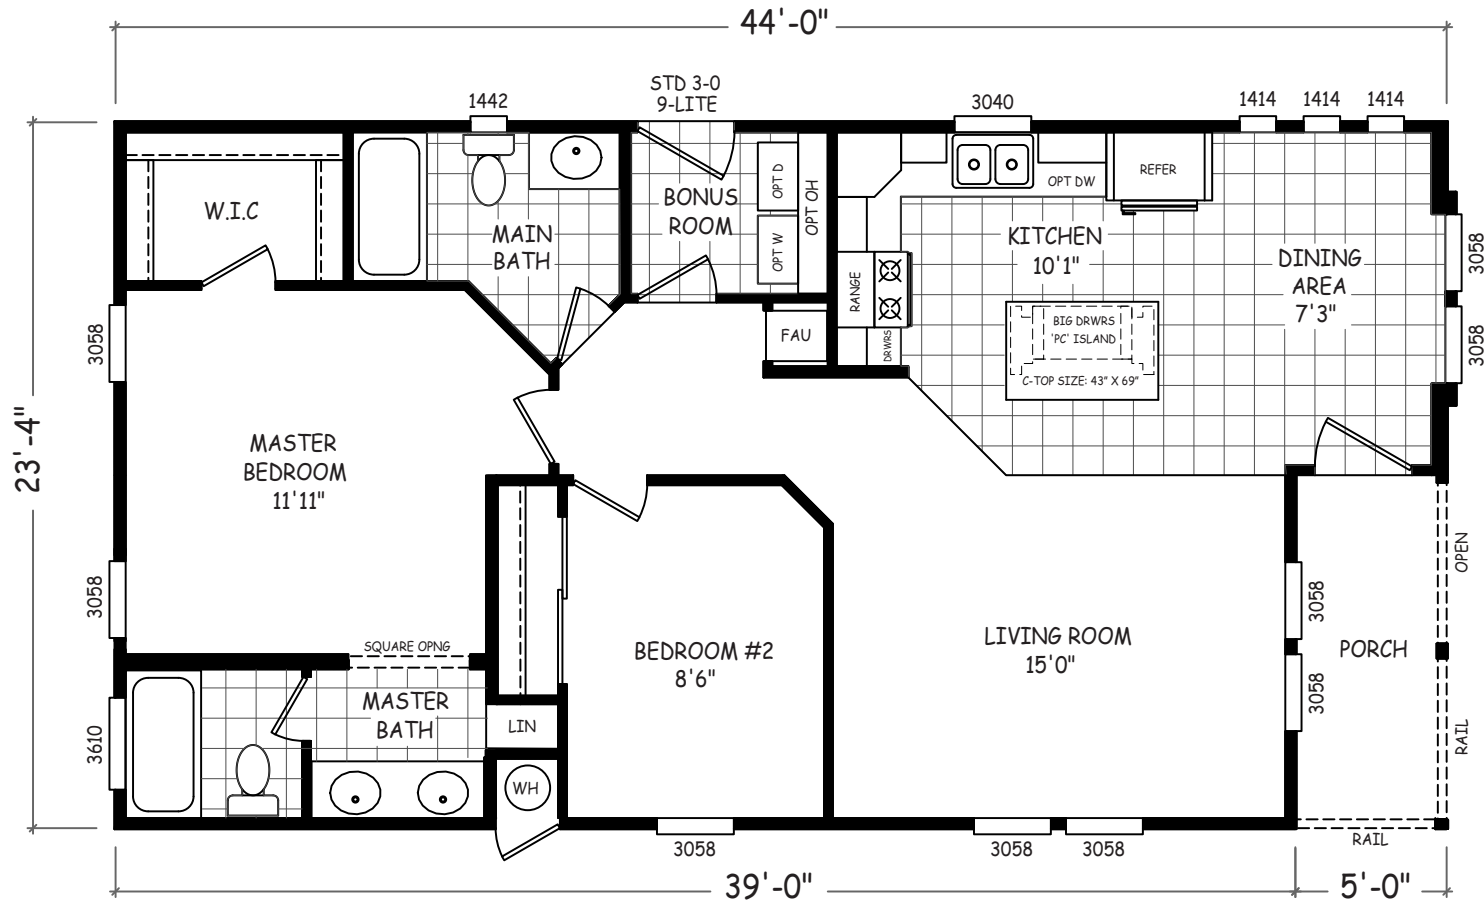

# Iron Creek

Sedona Ridge Series

2 Bedroom, 2 Bath  
Approx. 1,027 Sq. Ft.

Last Updated: 8-12-20

The Home Outlet • Tucson  
890 North Arizona Avenue  
Chandler, Arizona 85225

For Detailed Directions See Map On Our Website