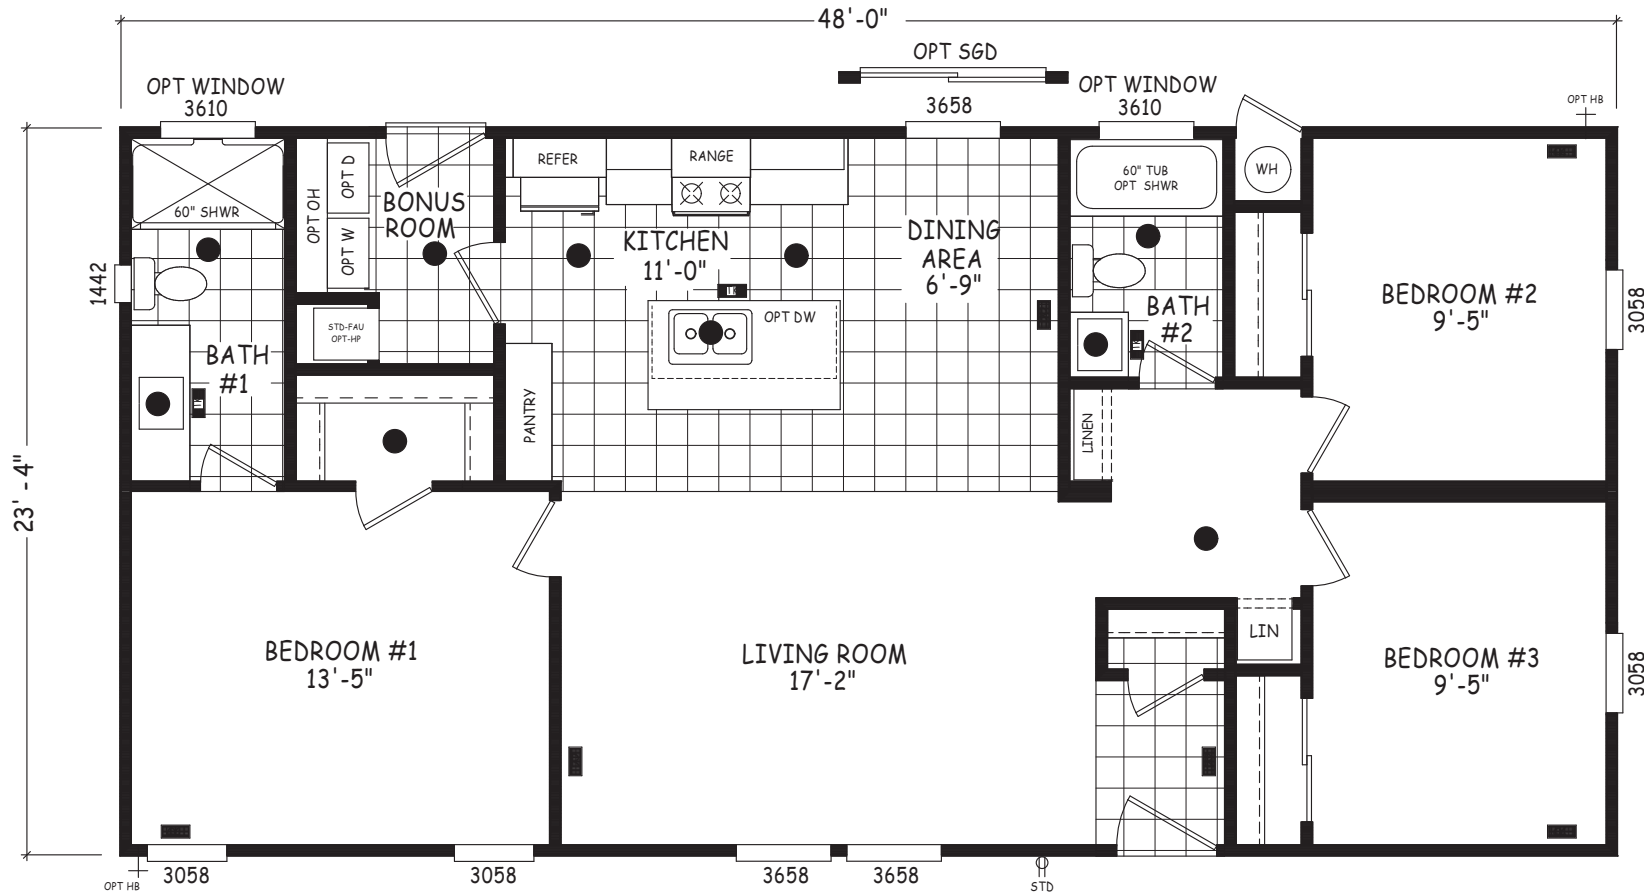

# Jack Pine

Edge Series

1,120 SQ. FT. (Approximate) 3 Bedroom, 2 Bath

Last Updated: 5-8-24

**THE HOME OUTLET**  
890 N. Arizona Ave.  
Chandler, AZ 85225

**TheHomeOutletAZ.com | 1-800-965-5401**

**IMPORTANT:** Alta Cima Corp reserves the right to modify, cancel or substitute products or features of this event at any time without prior notice or obligation. Pictures and other promotional materials are representative and may depict or contain floor plans, square footages, elevations, options, upgrades, extra design features, decorations, floor coverings, specialty light fixtures, custom paint and wall coverings, window treatments, landscaping, sound and alarm systems, furnishings, appliances, and other designer/decorator features and amenities that are not included as part of the home and/or may not be available at all locations. Home, pricing and community information is subject to change, and homes to prior sale, at any time without notice or obligation. ©2020 Alta Cima Corp. All rights reserved.