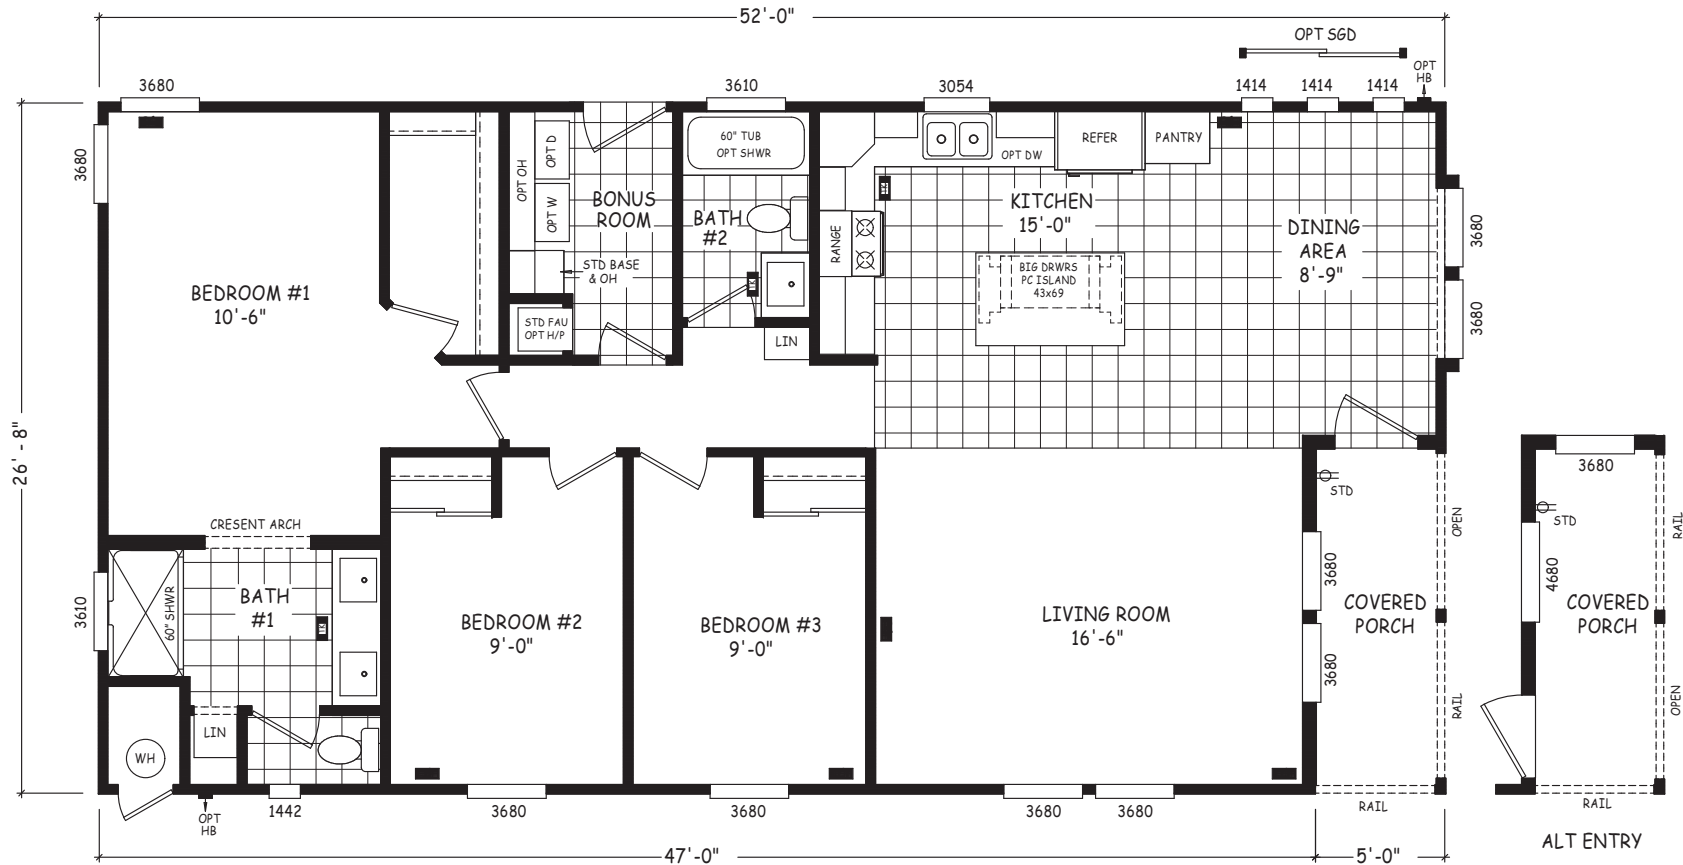

# Jagerson

Pinnacle Series

1,387 SQ. FT. (Approximate) 3 Bedroom, 2 Bath

Last Updated: 8-22-22

**THE HOME OUTLET**  
890 N. Arizona Ave.  
Chandler, AZ 85225

**TheHomeOutletAZ.com | 1-800-965-5401**

**IMPORTANT:** Alta Cima Corp reserves the right to modify, cancel or substitute products or features of this event at any time without prior notice or obligation. Pictures and other promotional materials are representative and may depict or contain floor plans, square footages, elevations, options, upgrades, extra design features, decorations, floor coverings, specialty light fixtures, custom paint and wall coverings, window treatments, landscaping, sound and alarm systems, furnishings, appliances, and other designer/decorator features and amenities that are not included as part of the home and/or may not be available at all locations. Home, pricing and community information is subject to change, and homes to prior sale, at any time without notice or obligation. ©2020 Alta Cima Corp. All rights reserved.