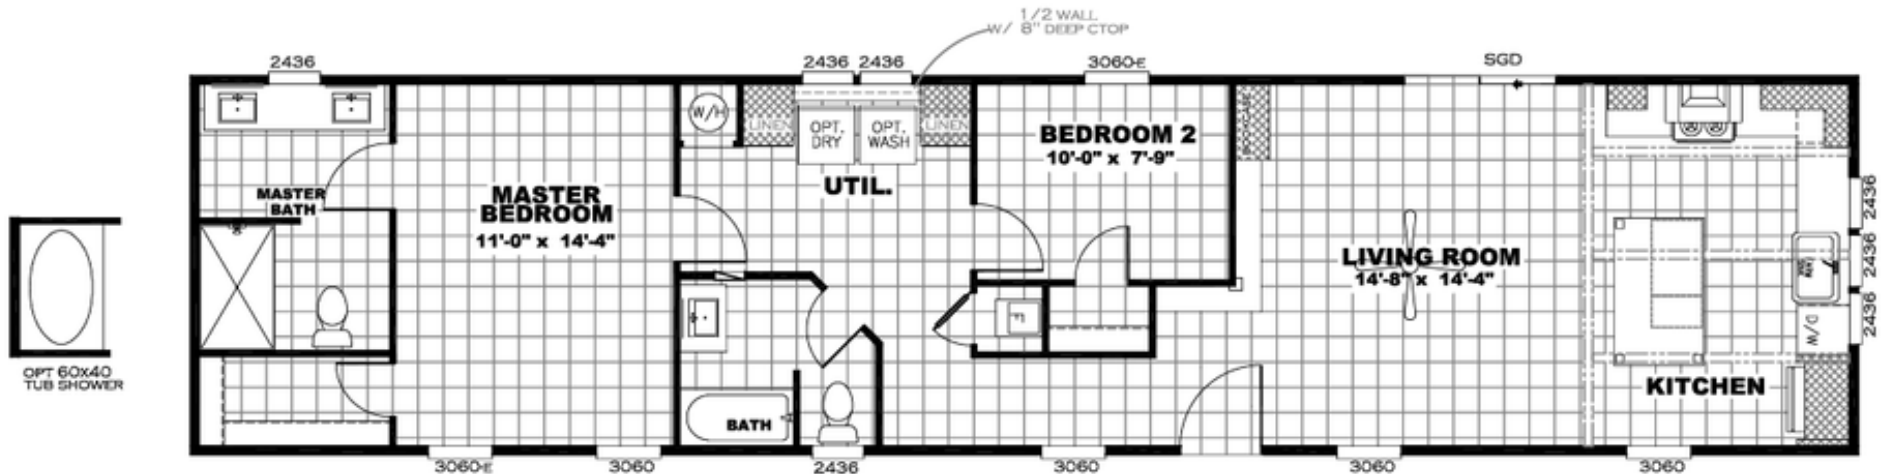

Jarrett

Inspiration Series

2 Bedrooms, 2 Baths
Approx. 936 Sq. Ft.

Last Updated: 4-22-20

For Detailed Directions See Map On Our Website

I authorize The Home Outlet to build my house, per this plan.

X _____
Customer Signature/Date