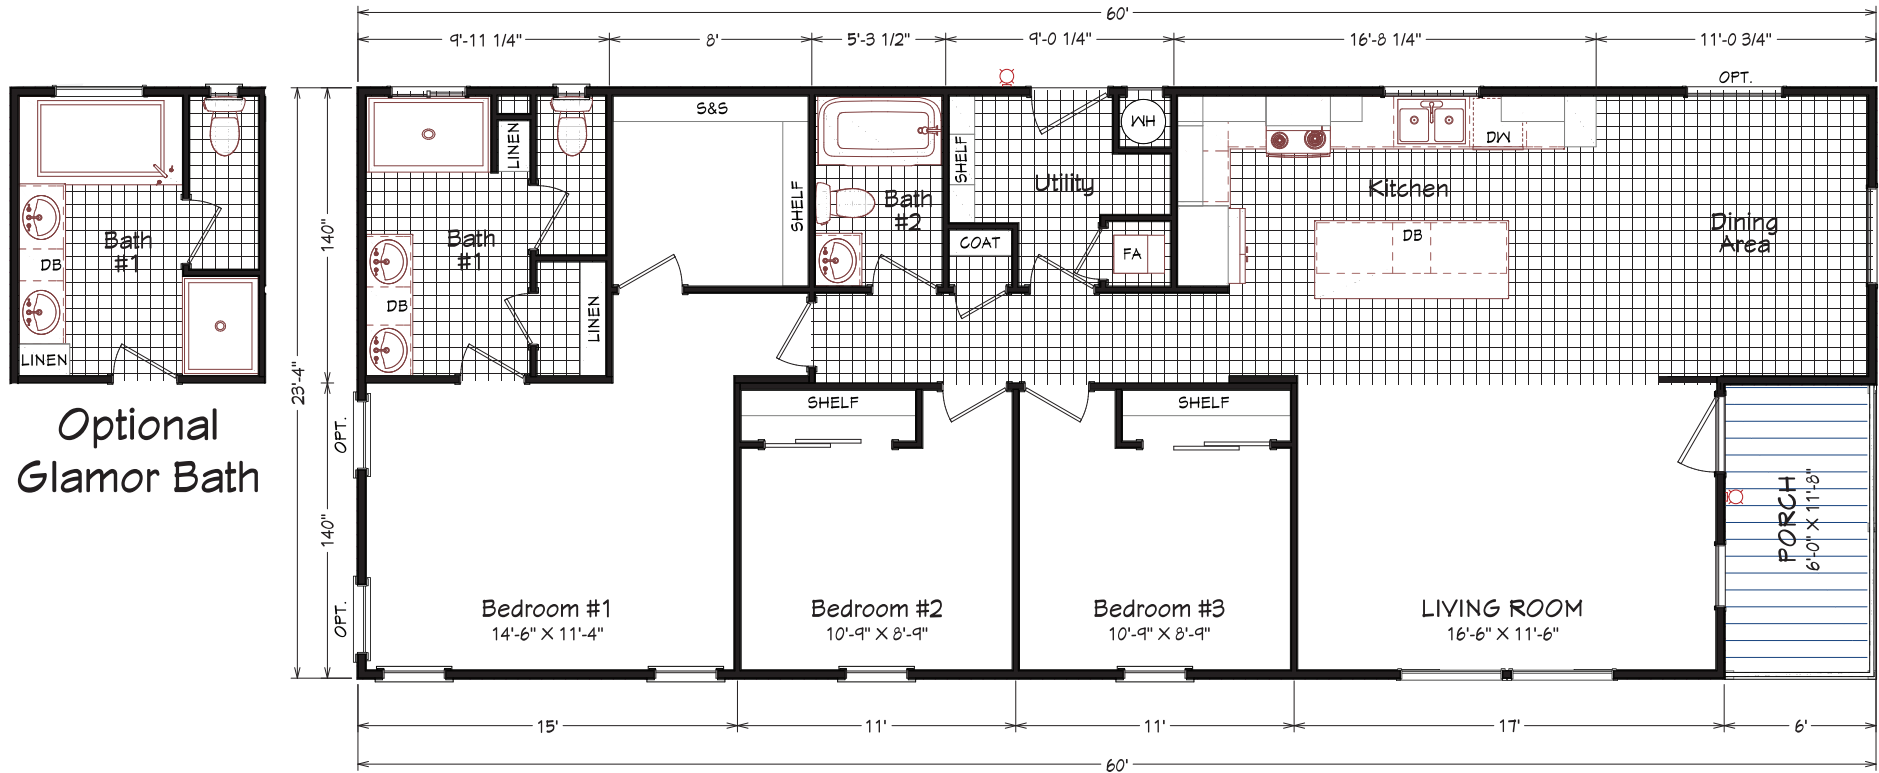

Jericho

Coronado Series

1,330 SQ. FT. (Approximate) 3 Bedroom, 2 Bath

Last Updated: 1-24-24

THE HOME OUTLET
890 N. Arizona Ave.
Chandler, AZ 85225

TheHomeOutletAZ.com | 1-800-965-5401

IMPORTANT: Alta Cima Corp reserves the right to modify, cancel or substitute products or features of this event at any time without prior notice or obligation. Pictures and other promotional materials are representative and may depict or contain floor plans, square footages, elevations, options, upgrades, extra design features, decorations, floor coverings, specialty light fixtures, custom paint and wall coverings, window treatments, landscaping, sound and alarm systems, furnishings, appliances, and other designer/decorator features and amenities that are not included as part of the home and/or may not be available at all locations. Home, pricing and community information is subject to change, and homes to prior sale, at any time without notice or obligation. ©2020 Alta Cima Corp. All rights reserved.