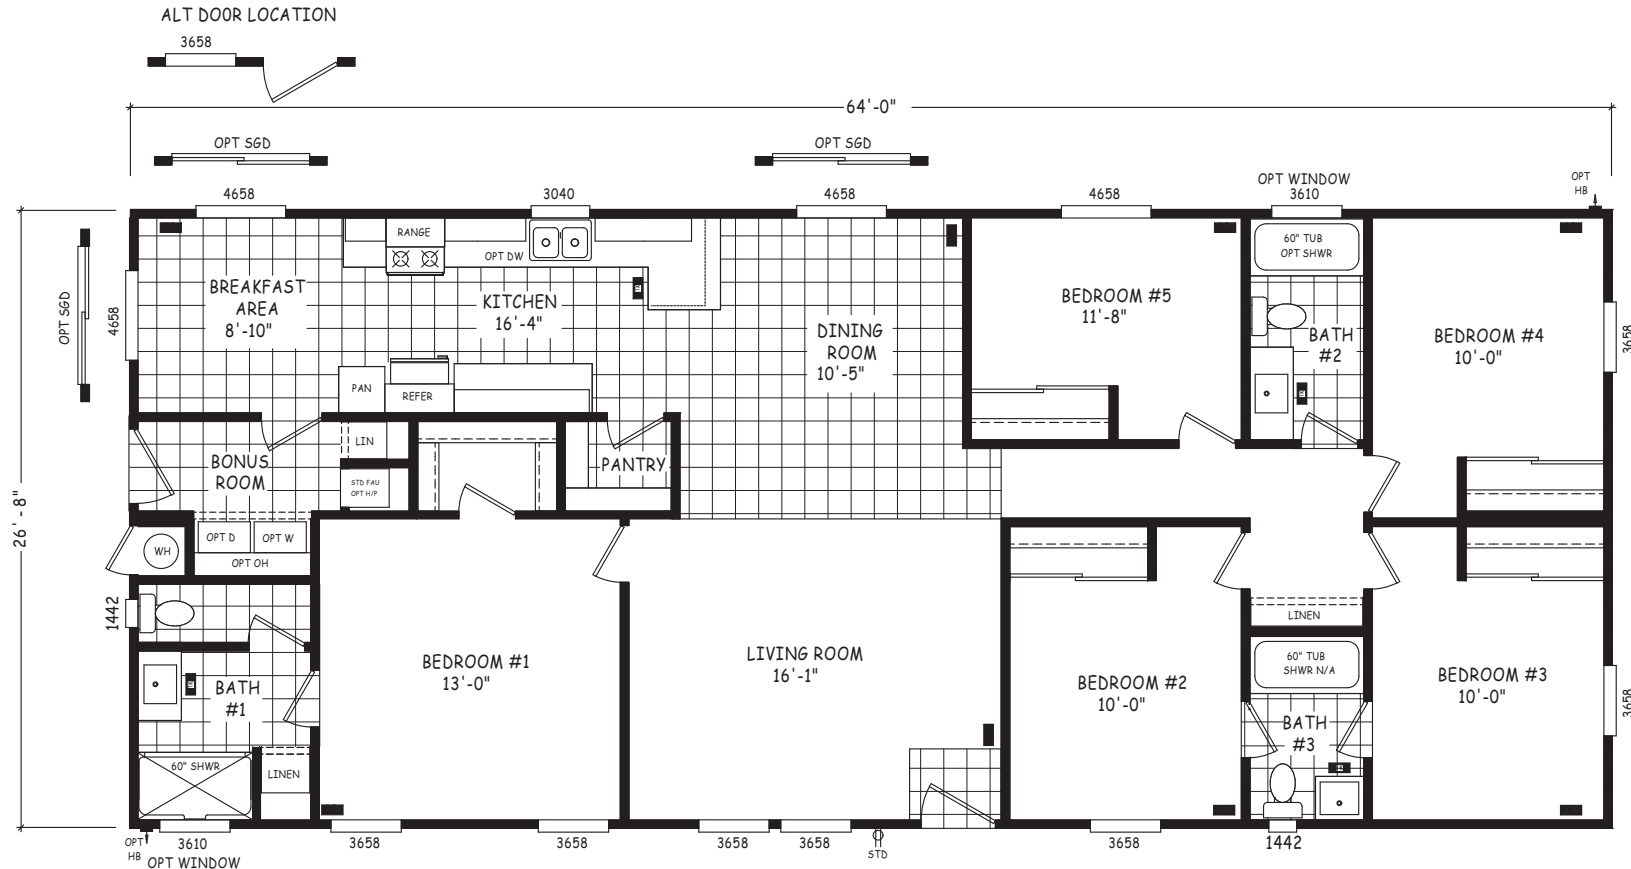

# Juddman

Edge Series

1,707 SQ. FT. (Approximate) 5 Bedroom, 3 Bath

Last Updated: 8-22-22

**THE HOME OUTLET**  
890 N. Arizona Ave.  
Chandler, AZ 85225

**TheHomeOutletAZ.com | 1-800-965-5401**

**IMPORTANT:** Alta Cima Corp reserves the right to modify, cancel or substitute products or features of this event at any time without prior notice or obligation. Pictures and other promotional materials are representative and may depict or contain floor plans, square footages, elevations, options, upgrades, extra design features, decorations, floor coverings, specialty light fixtures, custom paint and wall coverings, window treatments, landscaping, sound and alarm systems, furnishings, appliances, and other designer/decorator features and amenities that are not included as part of the home and/or may not be available at all locations. Home, pricing and community information is subject to change, and homes to prior sale, at any time without notice or obligation. ©2020 Alta Cima Corp. All rights reserved.