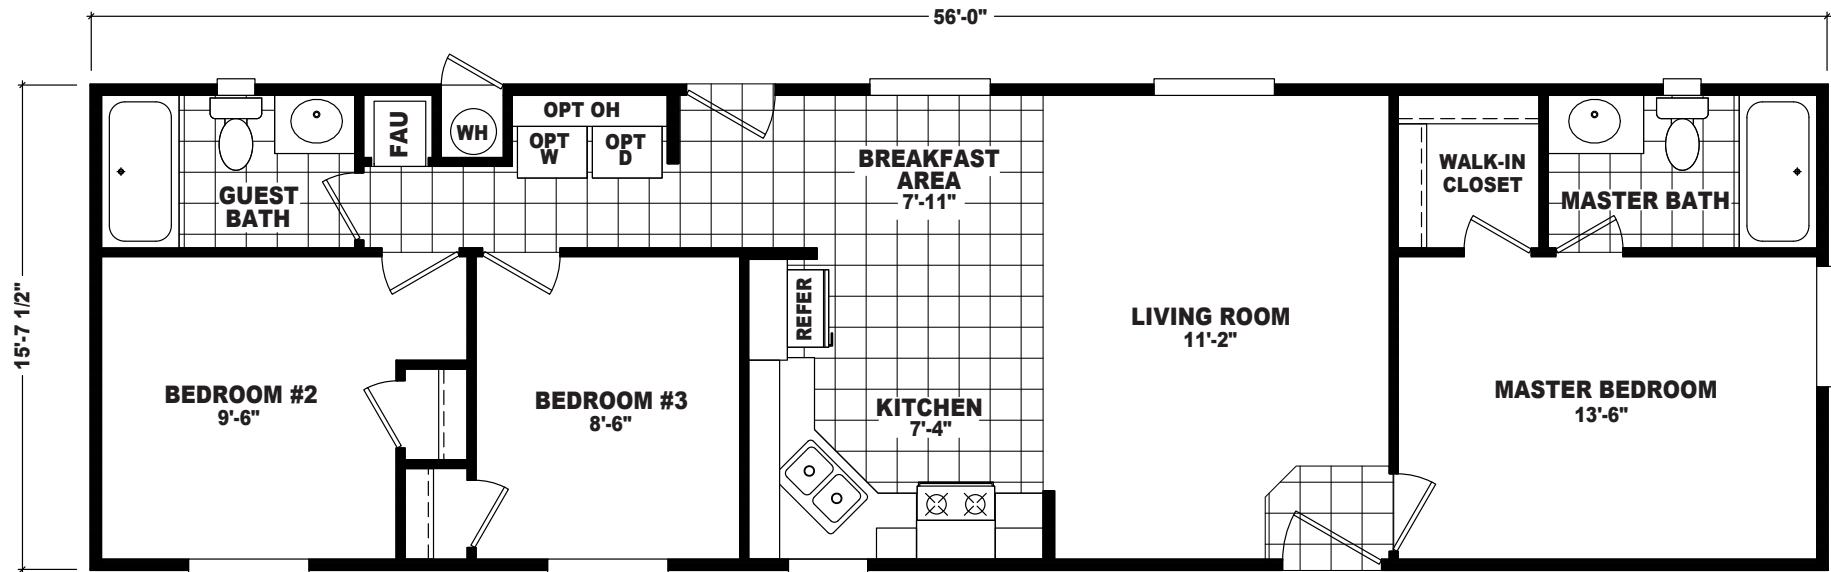

Kalispell

EP Single Section Series

875 SQ. FT. (Approximate) 3 Bedroom, 2 Bath

Last Updated: 9-19-22

THE HOME OUTLET
890 N. Arizona Ave.
Chandler, AZ 85225

TheHomeOutletAZ.com | 1-800-965-5401

IMPORTANT: Alta Cima Corp reserves the right to modify, cancel or substitute products or features of this event at any time without prior notice or obligation. Pictures and other promotional materials are representative and may depict or contain floor plans, square footages, elevations, options, upgrades, extra design features, decorations, floor coverings, specialty light fixtures, custom paint and wall coverings, window treatments, landscaping, sound and alarm systems, furnishings, appliances, and other designer/decorator features and amenities that are not included as part of the home and/or may not be available at all locations. Home, pricing and community information is subject to change, and homes to prior sale, at any time without notice or obligation. ©2020 Alta Cima Corp. All rights reserved.