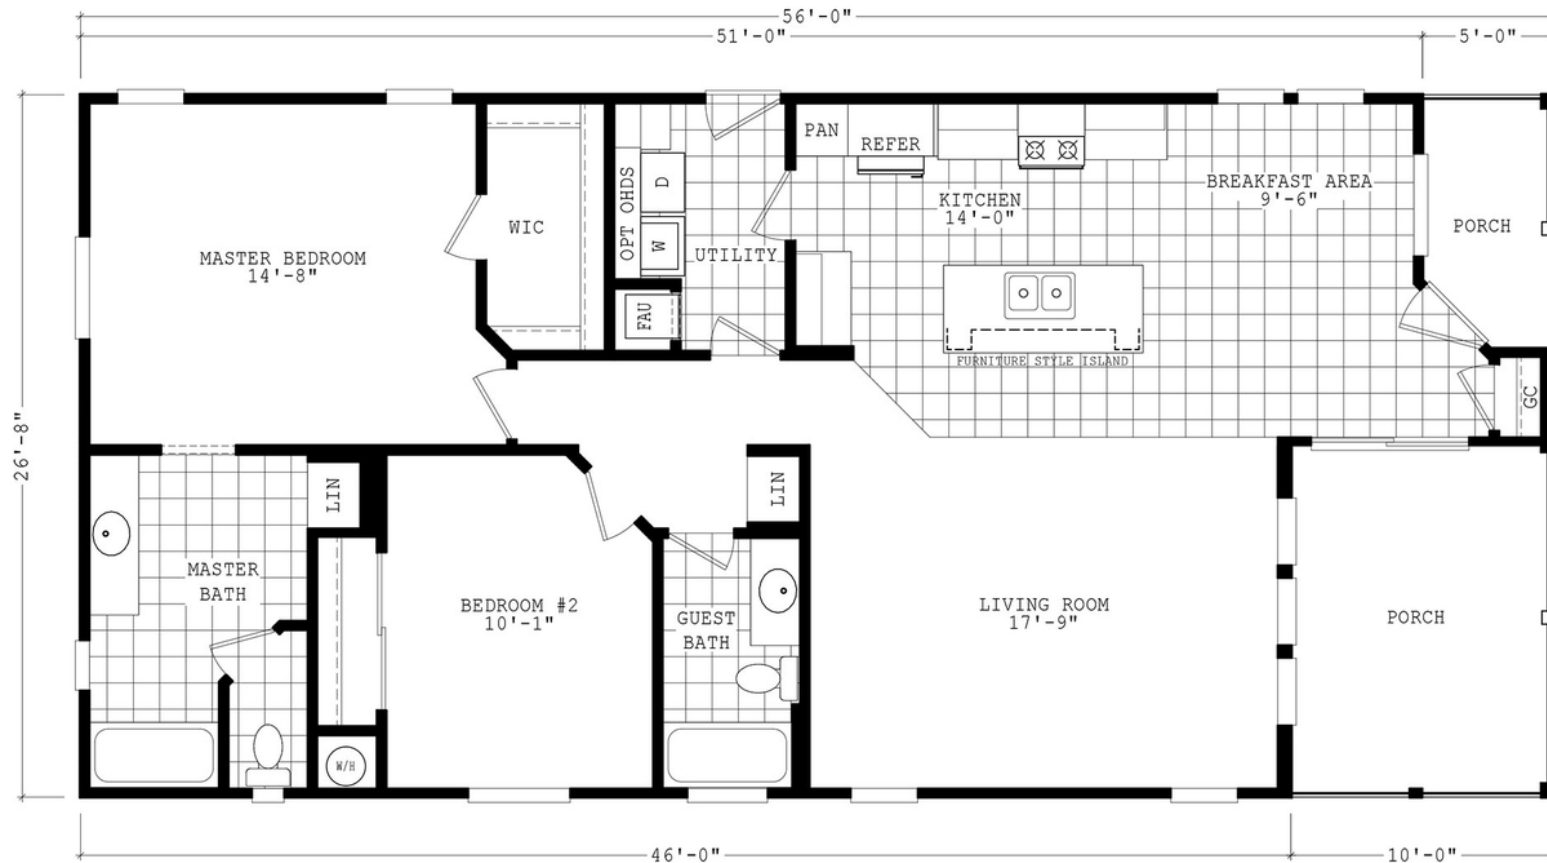

# Keymond

Durango Porch Series

1,493 SQ. FT. (Approximate) 2 Bedroom, 2 Bath

Last Updated: 3-29-22

**THE HOME OUTLET**  
890 N. Arizona Ave.  
Chandler, AZ 85225

**TheHomeOutletAZ.com | 1-800-965-5401**

**IMPORTANT:** Alta Cima Corp reserves the right to modify, cancel or substitute products or features of this event at any time without prior notice or obligation. Pictures and other promotional materials are representative and may depict or contain floor plans, square footages, elevations, options, upgrades, extra design features, decorations, floor coverings, specialty light fixtures, custom paint and wall coverings, window treatments, landscaping, sound and alarm systems, furnishings, appliances, and other designer/decorator features and amenities that are not included as part of the home and/or may not be available at all locations. Home, pricing and community information is subject to change, and homes to prior sale, at any time without notice or obligation. ©2020 Alta Cima Corp. All rights reserved.