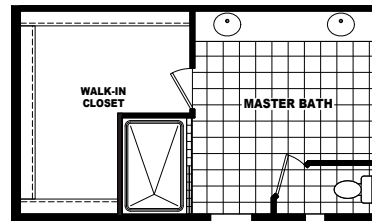

Kempton

Mountain Ridge Series

4 Bedrooms, 2.5 Baths
Approx. 2,586 Sq. Ft.

Last Updated: 7-17-19

OPTIONAL LUX BATH

OPTIONAL 4'x 6' CERAMIC TILE SHOWER WITH SHOWER SPA

The Home Outlet • Tucson
890 North Arizona Avenue
Chandler, Arizona 85225