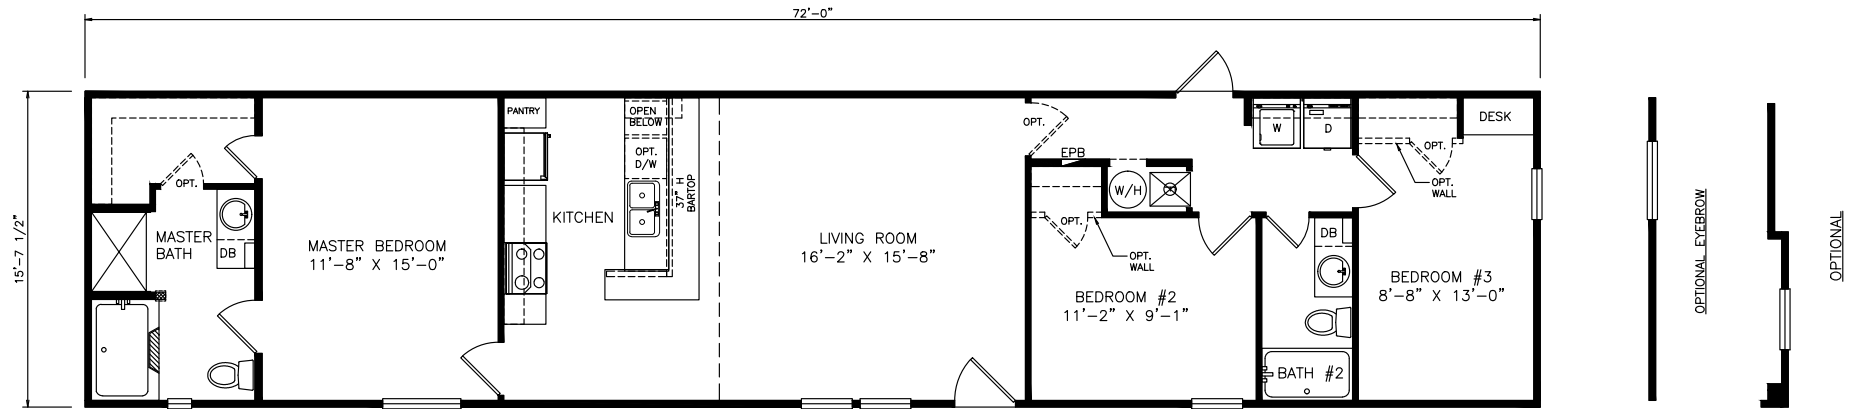

Kersey

Classic Series - Single Section

1,125 SQ. FT. (Approximate) 3 Bedrooms, 2 Baths

Last Updated: 6-14-21

THE HOME OUTLET
890 N. Arizona Ave.
Chandler, AZ 85225

TheHomeOutletAZ.com | 1-800-965-5401

IMPORTANT: Alta Cima Corp reserves the right to modify, cancel or substitute products or features of this event at any time without prior notice or obligation. Pictures and other promotional materials are representative and may depict or contain floor plans, square footages, elevations, options, upgrades, extra design features, decorations, floor coverings, specialty light fixtures, custom paint and wall coverings, window treatments, landscaping, sound and alarm systems, furnishings, appliances, and other designer/decorator features and amenities that are not included as part of the home and/or may not be available at all locations. Home, pricing and community information is subject to change, and homes to prior sale, at any time without notice or obligation. ©2020 Alta Cima Corp. All rights reserved.