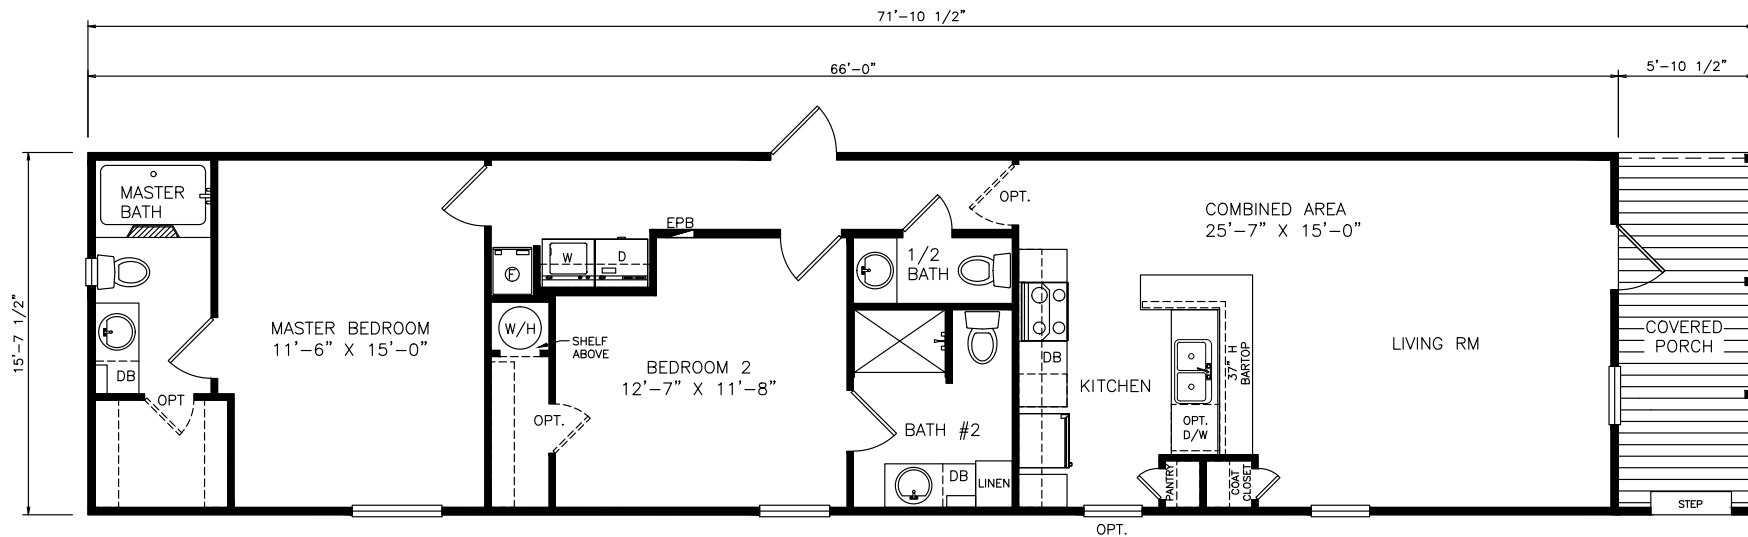

Kilarny

Classic Series - Single Section

1,130 SQ. FT. (Approximate) 2 Bedroom, 2.5 Bath

Last Updated: 6-14-21

THE HOME OUTLET
890 N. Arizona Ave.
Chandler, AZ 85225

TheHomeOutletAZ.com | 1-800-965-5401

IMPORTANT: Alta Cima Corp reserves the right to modify, cancel or substitute products or features of this event at any time without prior notice or obligation. Pictures and other promotional materials are representative and may depict or contain floor plans, square footages, elevations, options, upgrades, extra design features, decorations, floor coverings, specialty light fixtures, custom paint and wall coverings, window treatments, landscaping, sound and alarm systems, furnishings, appliances, and other designer/decorator features and amenities that are not included as part of the home and/or may not be available at all locations. Home, pricing and community information is subject to change, and homes to prior sale, at any time without notice or obligation. ©2020 Alta Cima Corp. All rights reserved.